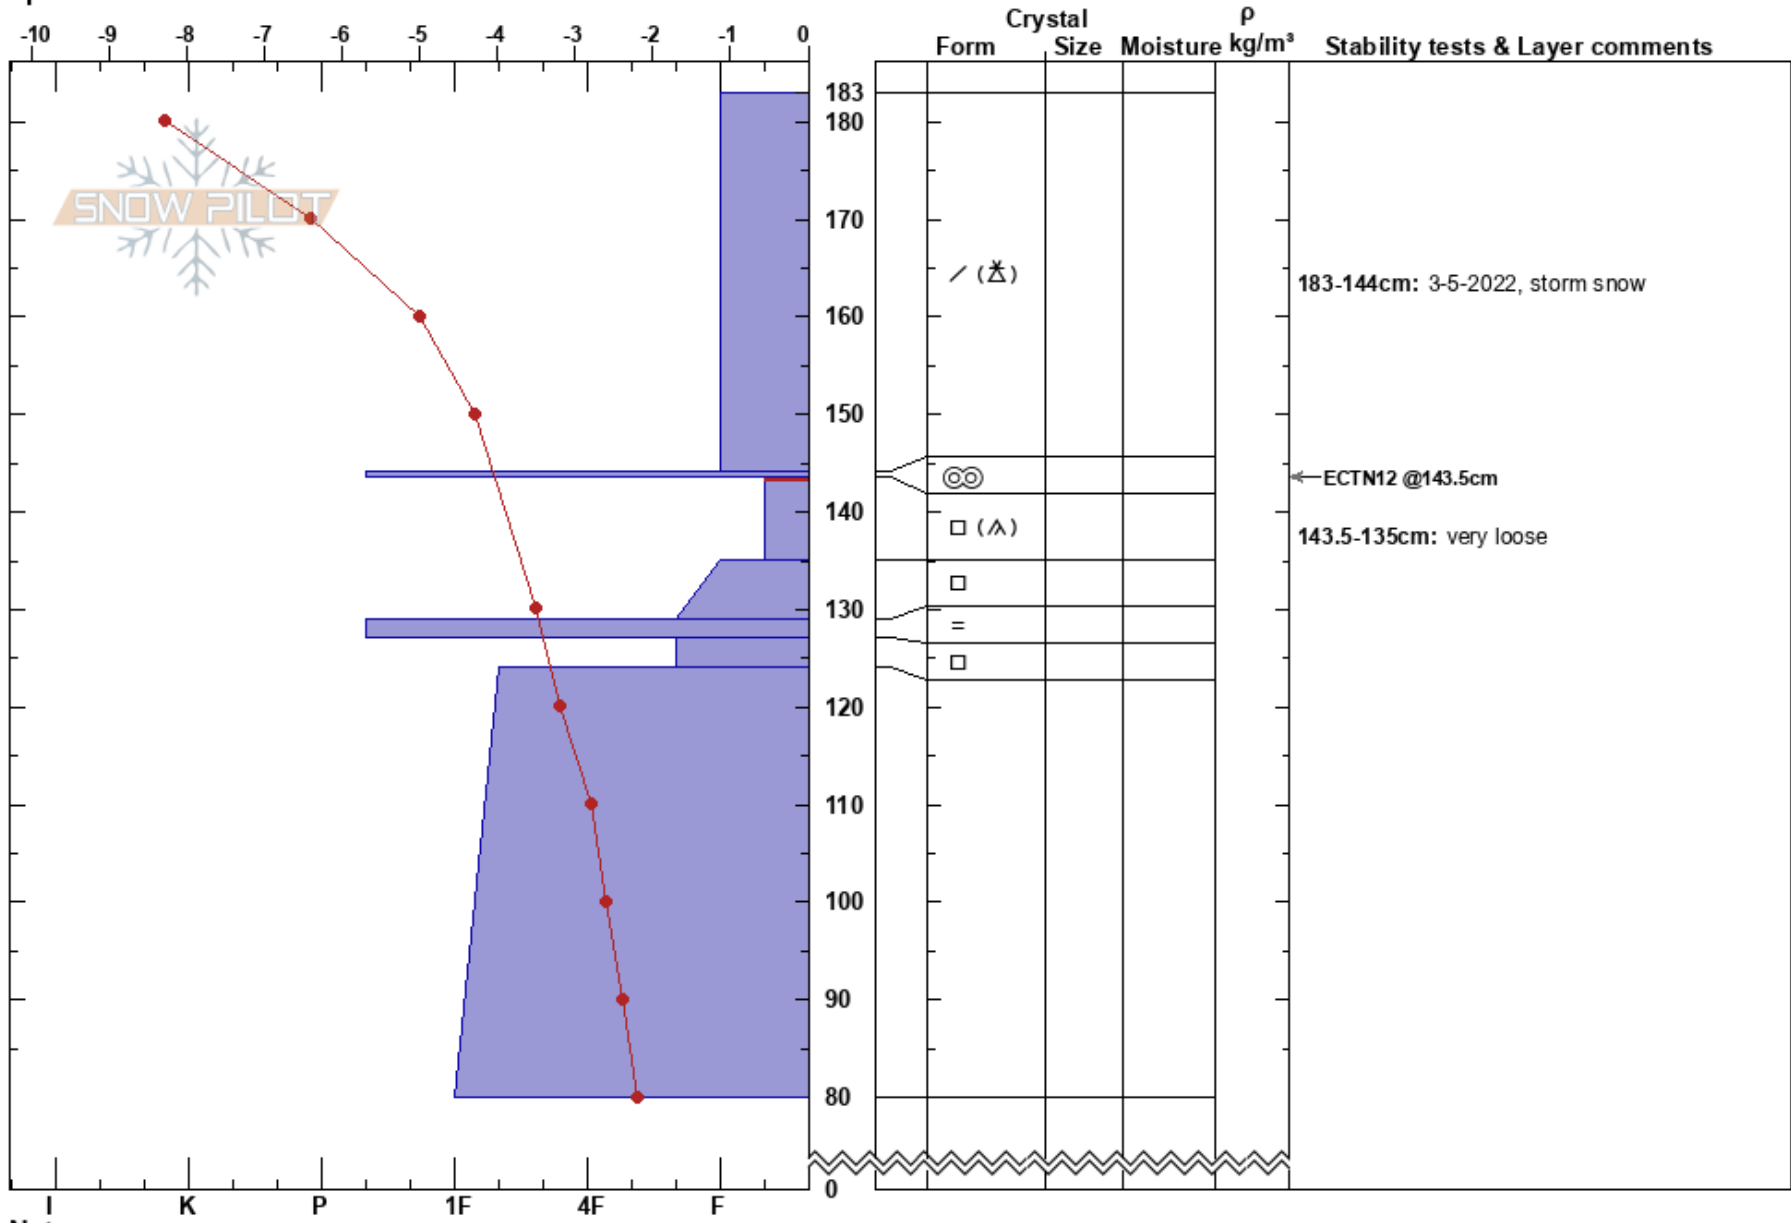

Steep timber sale
 Bear River Range
 UT
 Elevation: 8251 ft
 Aspect: N
 Specifics:

toby weed
 03/07/2022 - 3:00pm
 Co-ord: 41.96785N, -111.62239W
 Slope Angle: 23°
 Wind Loading: yes

Stability:
 Air Temperature: -9.1°C
 Sky Cover: BKN
 Precipitation: NO
 Wind: NW Moderate
 HS: 183
 PF: 55
 PS: 23
 Layer Notes:
 183-144cm: 3-5-2022, storm snow
 143.5-135cm: very loose
 143.5-135cm: Problematic layer

Notes: wind loading noted at upper elevations