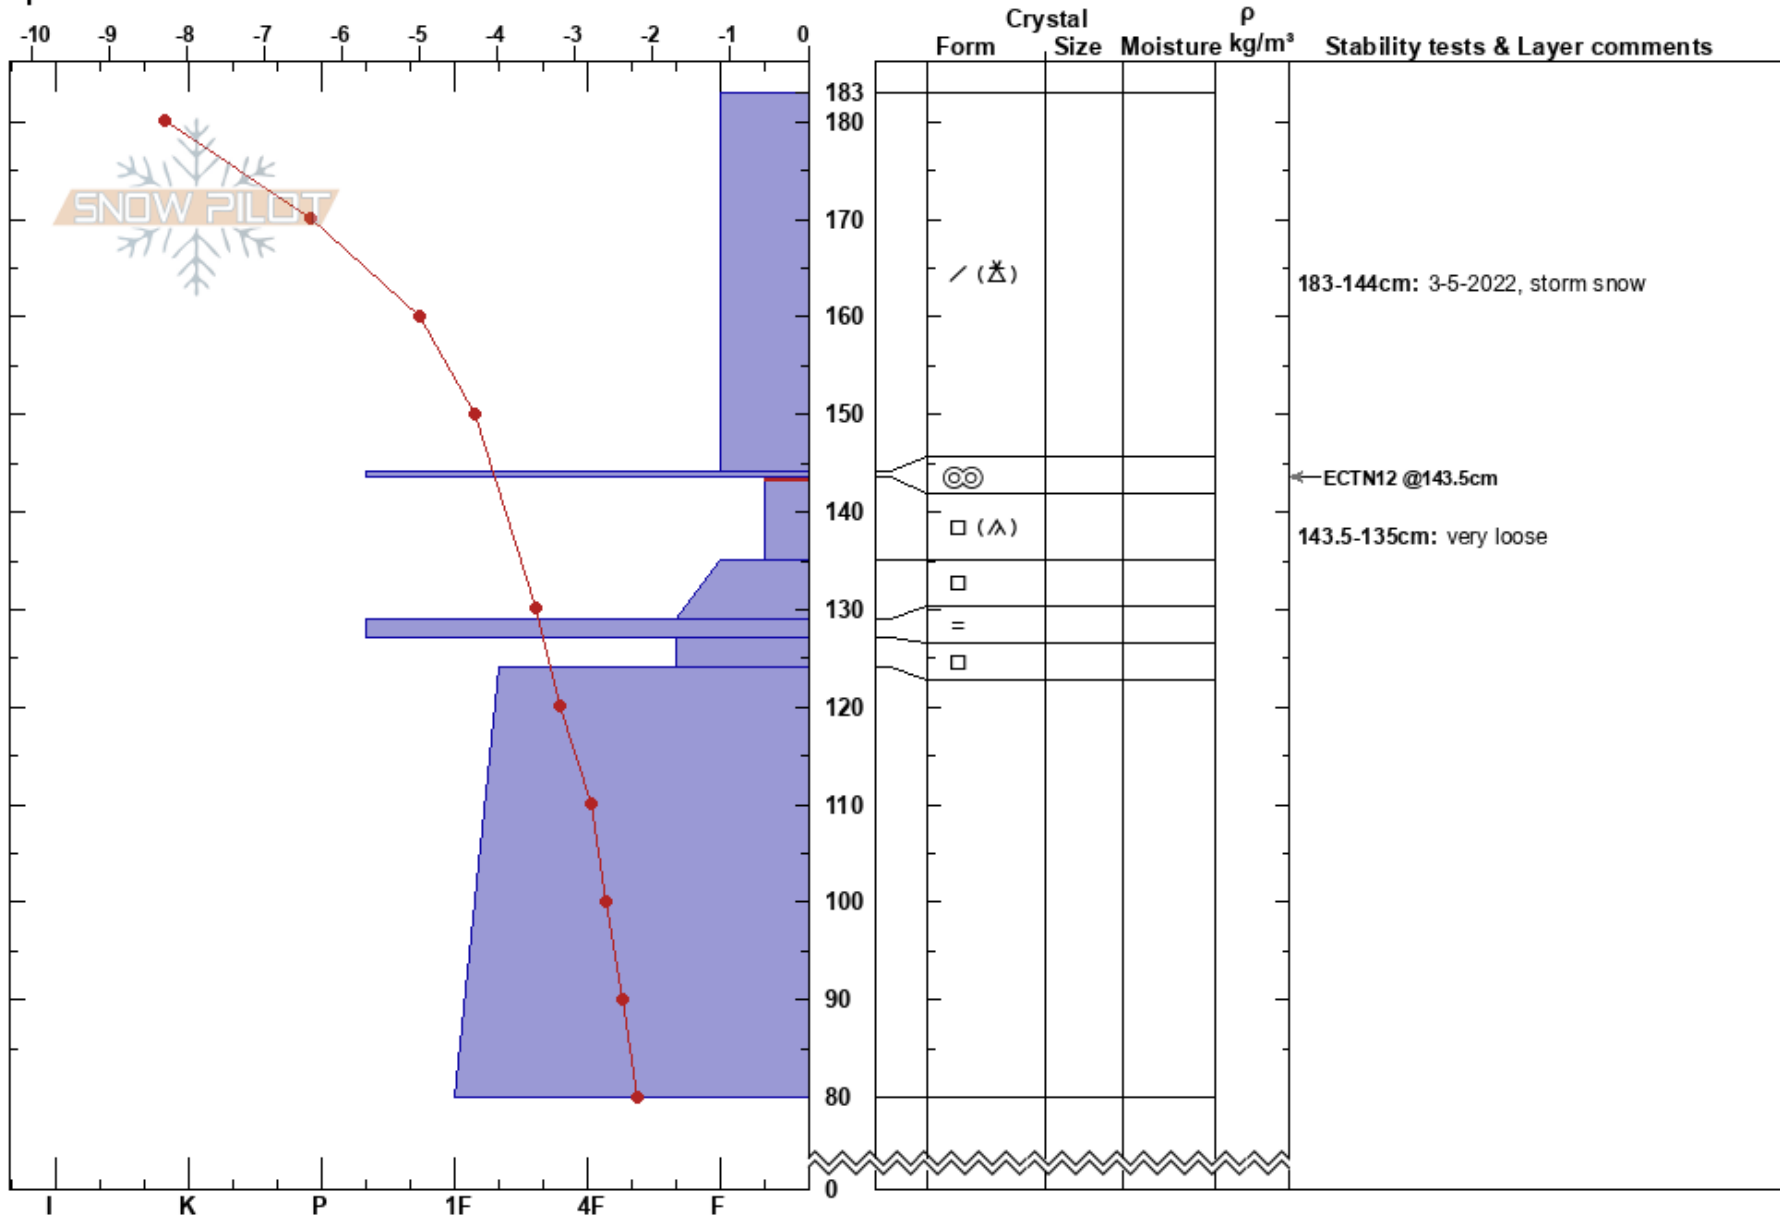

Steep timber sale
 Bear River Range
 UT
 Elevation: 8251 ft
 Aspect: N
 Specifics:

toby weed
 03/07/2022 - 3:00pm
 Co-ord: 41.96785N, -111.62239W
 Slope Angle: 23°
 Wind Loading: yes

Stability:
 Air Temperature: -9.1°C
 Sky Cover: BKN
 Precipitation: NO
 Wind: NW Moderate
 HS: 183
 PF: 55
 PS: 23
 Layer Notes:
 183-144cm: 3-5-2022, storm snow
 143.5-135cm: very loose
 143.5-135cm: Problematic layer

Notes: wind loading noted at upper elevations