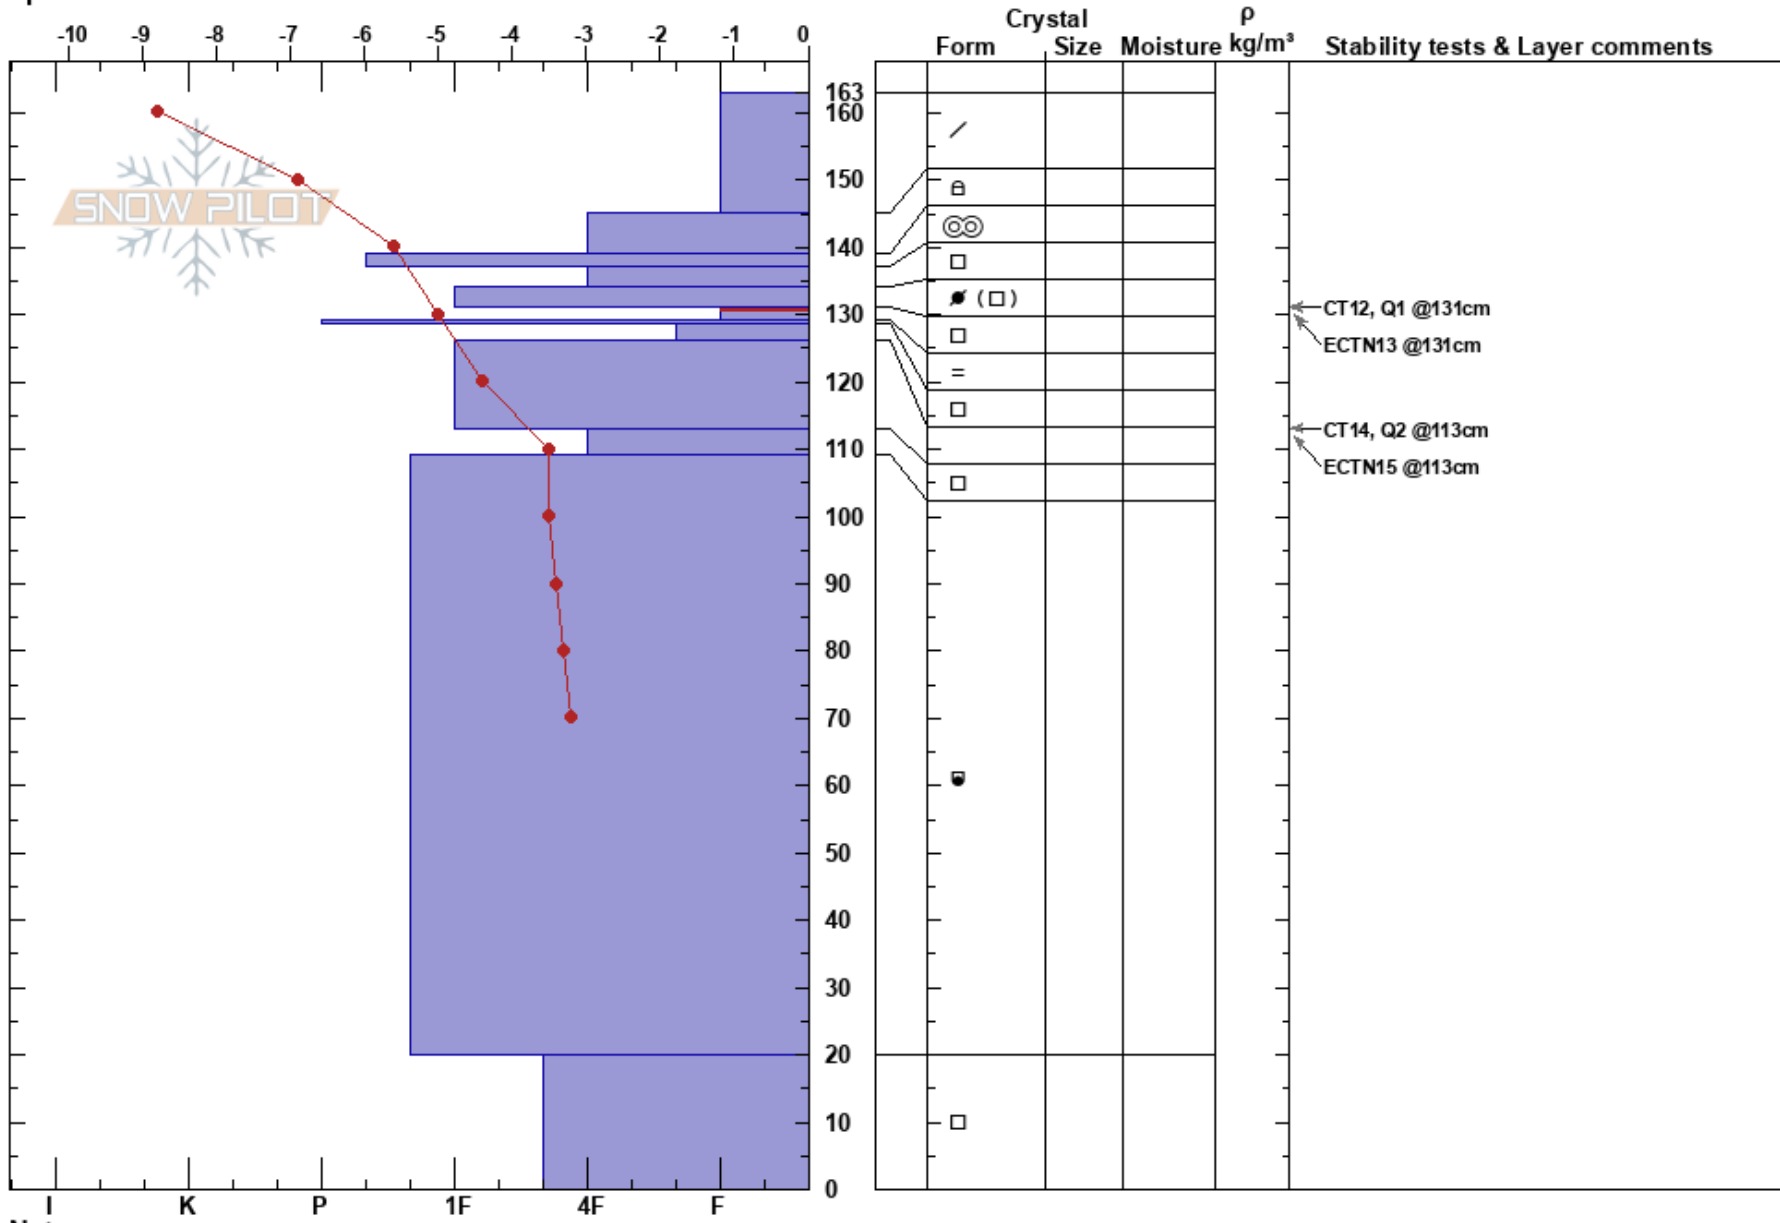

Steep Hollow1  
 Bear River Range  
 UT  
 Elevation: 8844 ft  
 Aspect: NE  
 Specifics:

toby weed  
 03/07/2022 - 2:00pm  
 Co-ord: 41.97333N, -111.65282W  
 Slope Angle: 30°  
 Wind Loading: yes

Stability:  
 Air Temperature: -10°C  
 Sky Cover: BKN  
 Precipitation: NO  
 Wind: NW Moderate

HS: 163  
 PF: 40  
 PS: 15  
 131-129cm: Problematic layer

Notes: