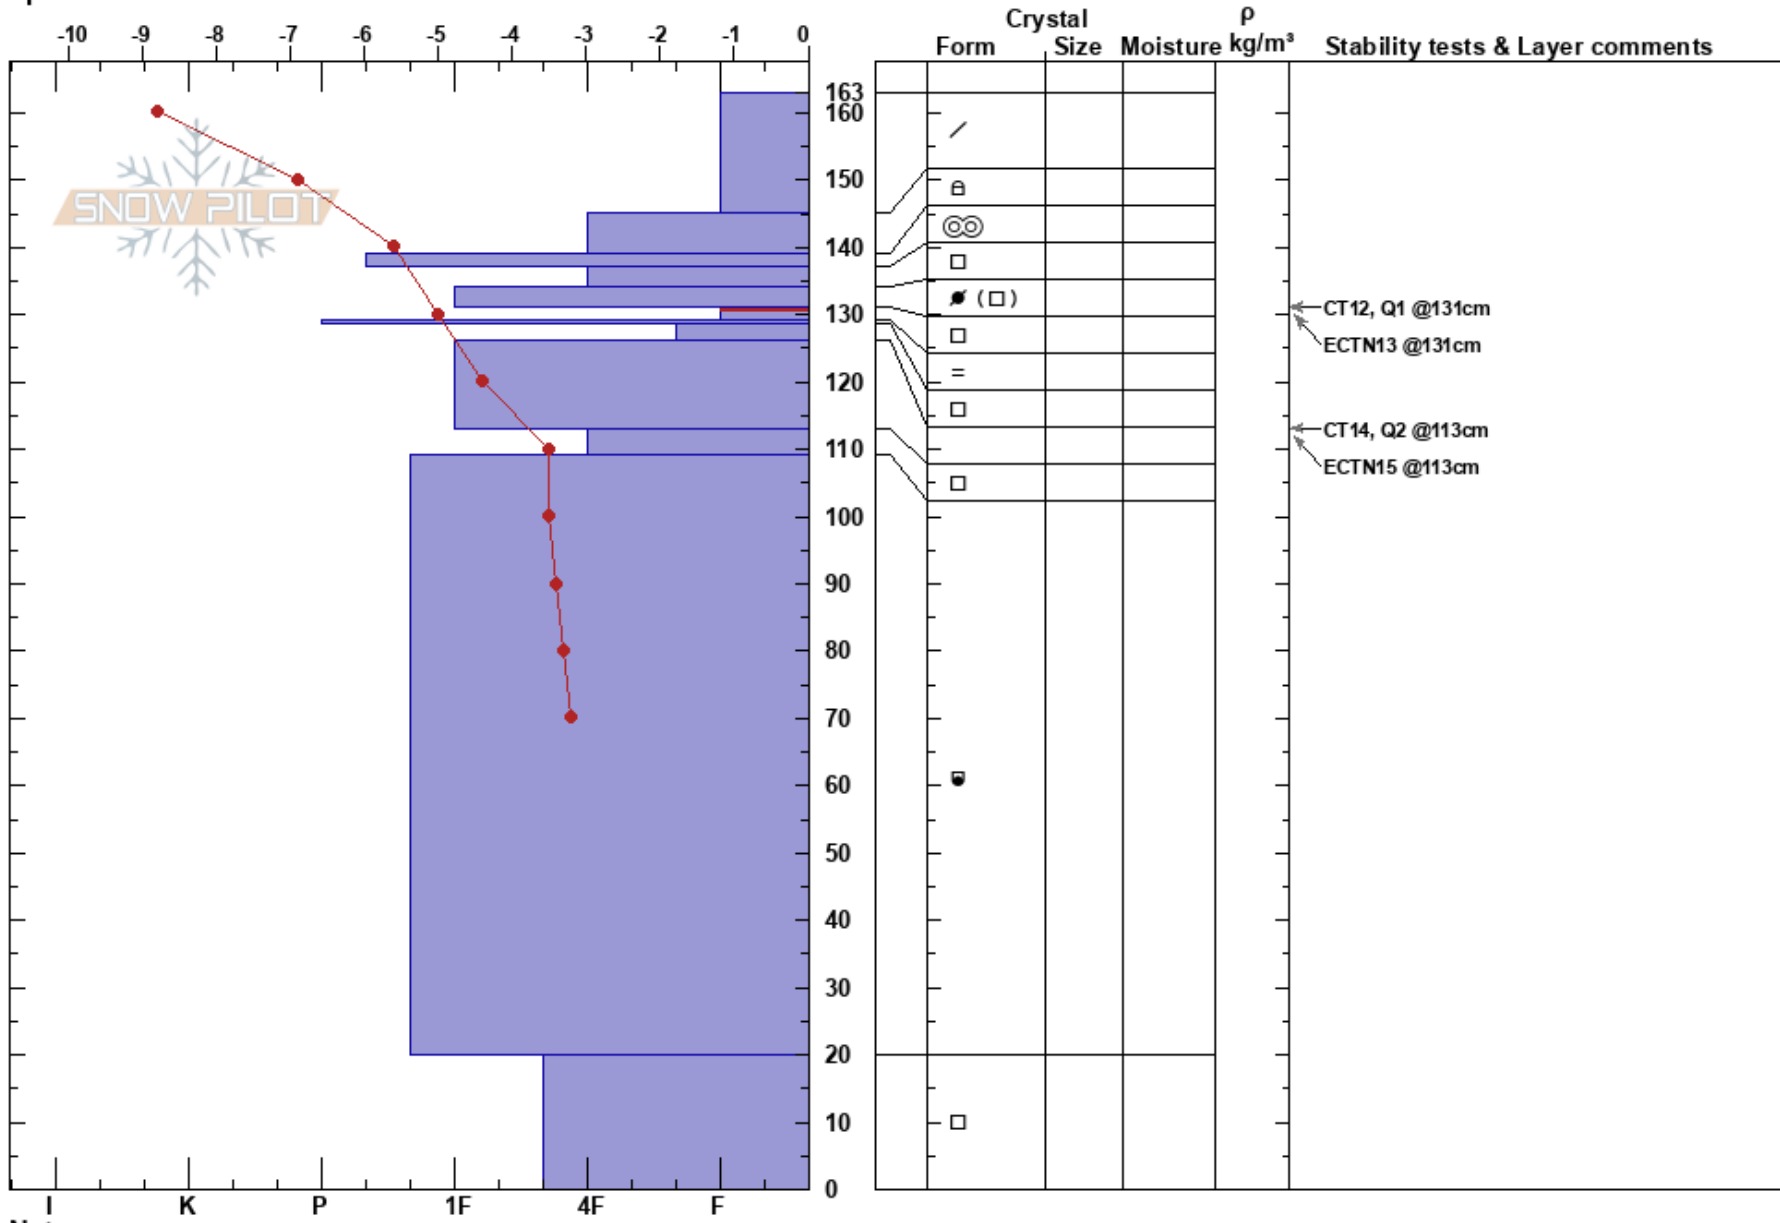

Steep Hollow1
 Bear River Range
 UT
 Elevation: 8844 ft
 Aspect: NE
 Specifics:

toby weed
 03/07/2022 - 2:00pm
 Co-ord: 41.97333N, -111.65282W
 Slope Angle: 30°
 Wind Loading: yes

Stability:
 Air Temperature: -10°C
 Sky Cover: BKN
 Precipitation: NO
 Wind: NW Moderate

HS: 163
 PF: 40
 PS: 15
 131-129cm: Problematic layer

Notes: