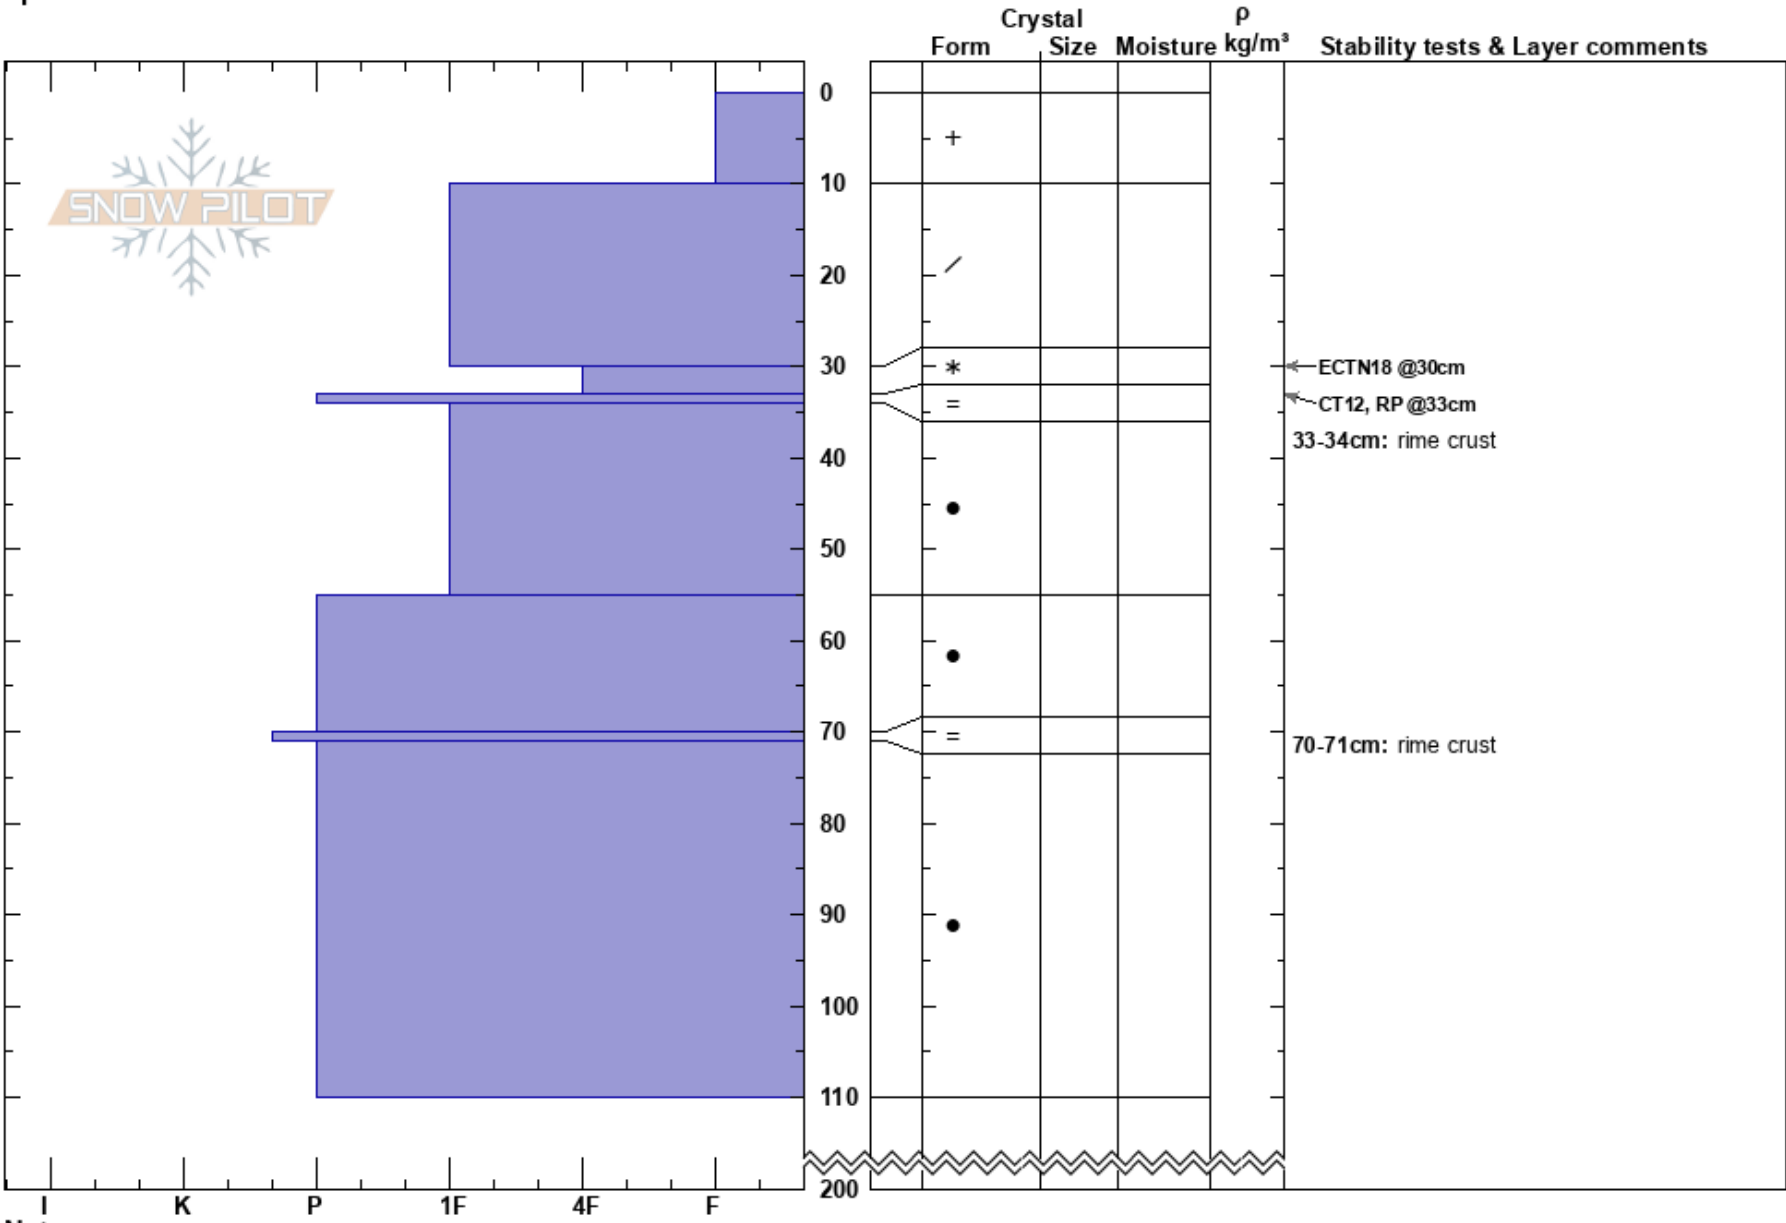

Dipsey Doodle
 Chugach Range
 AK
 Elevation: 2572 ft
 Aspect: NE
 Specifics:

Mike Welch
 03/07/2022 - 10:00am
 Co-ord: 60.99297N, -148.92197W
 Slope Angle: 25°
 Wind Loading:

Stability:
 Air Temperature: -1°C
 Sky Cover: CLR
 Precipitation: NO
 Wind:
 HS:200
 PF: 30
 PS: 10
 Layer Notes:
 30-33cm: Problematic layer
 33-34cm: rime crust
 70-71cm: rime crust