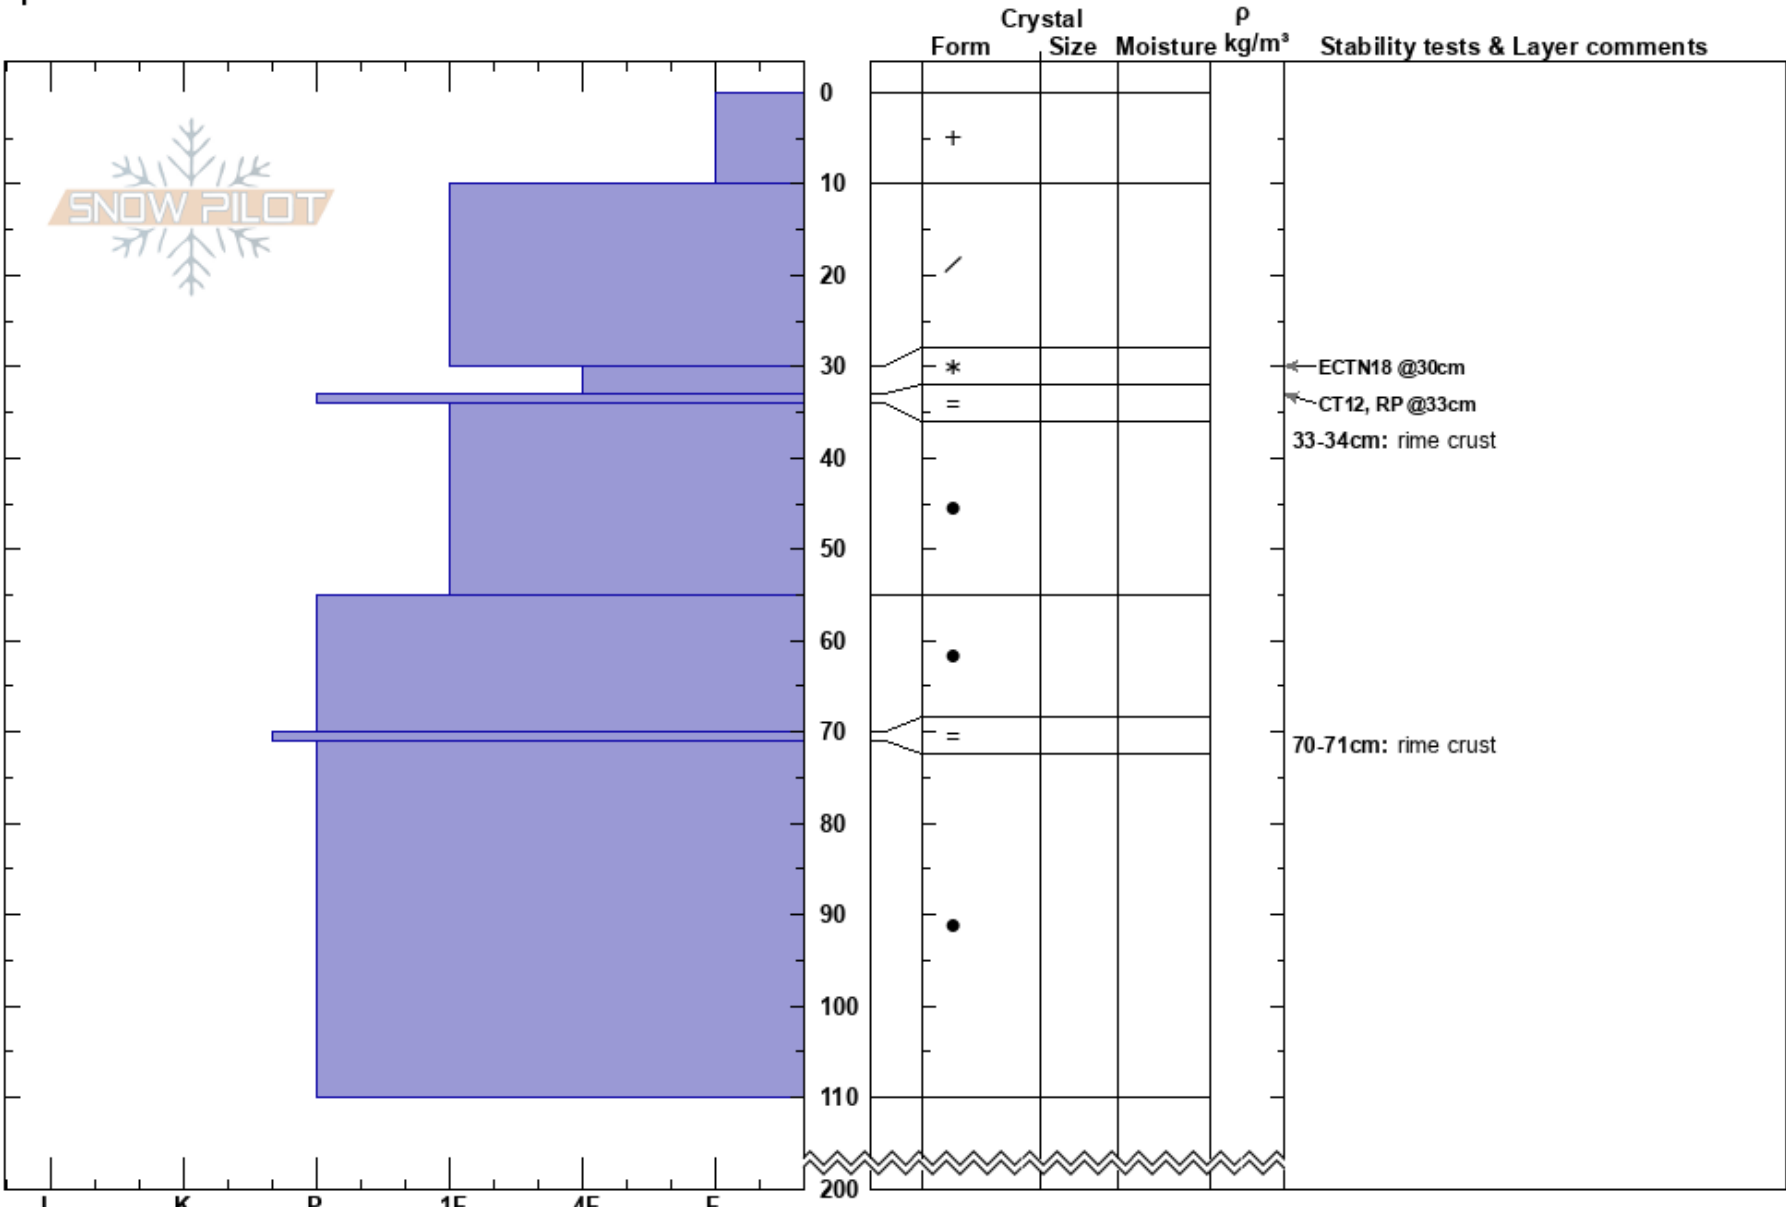

Dipsey Doodle
 Chugach Range
 AK
 Elevation: 2572 ft
 Aspect: NE
 Specifics:

Mike Welch
 03/07/2022 - 10:00am
 Co-ord: 60.99297N, -148.92197W
 Slope Angle: 25°
 Wind Loading:

Stability:
 Air Temperature: -1°C
 Sky Cover: CLR
 Precipitation: NO
 Wind:
 HS:200
 PF: 30
 PS: 10
 Layer Notes:
 30-33cm: Problematic layer
 33-34cm: rime crust
 70-71cm: rime crust