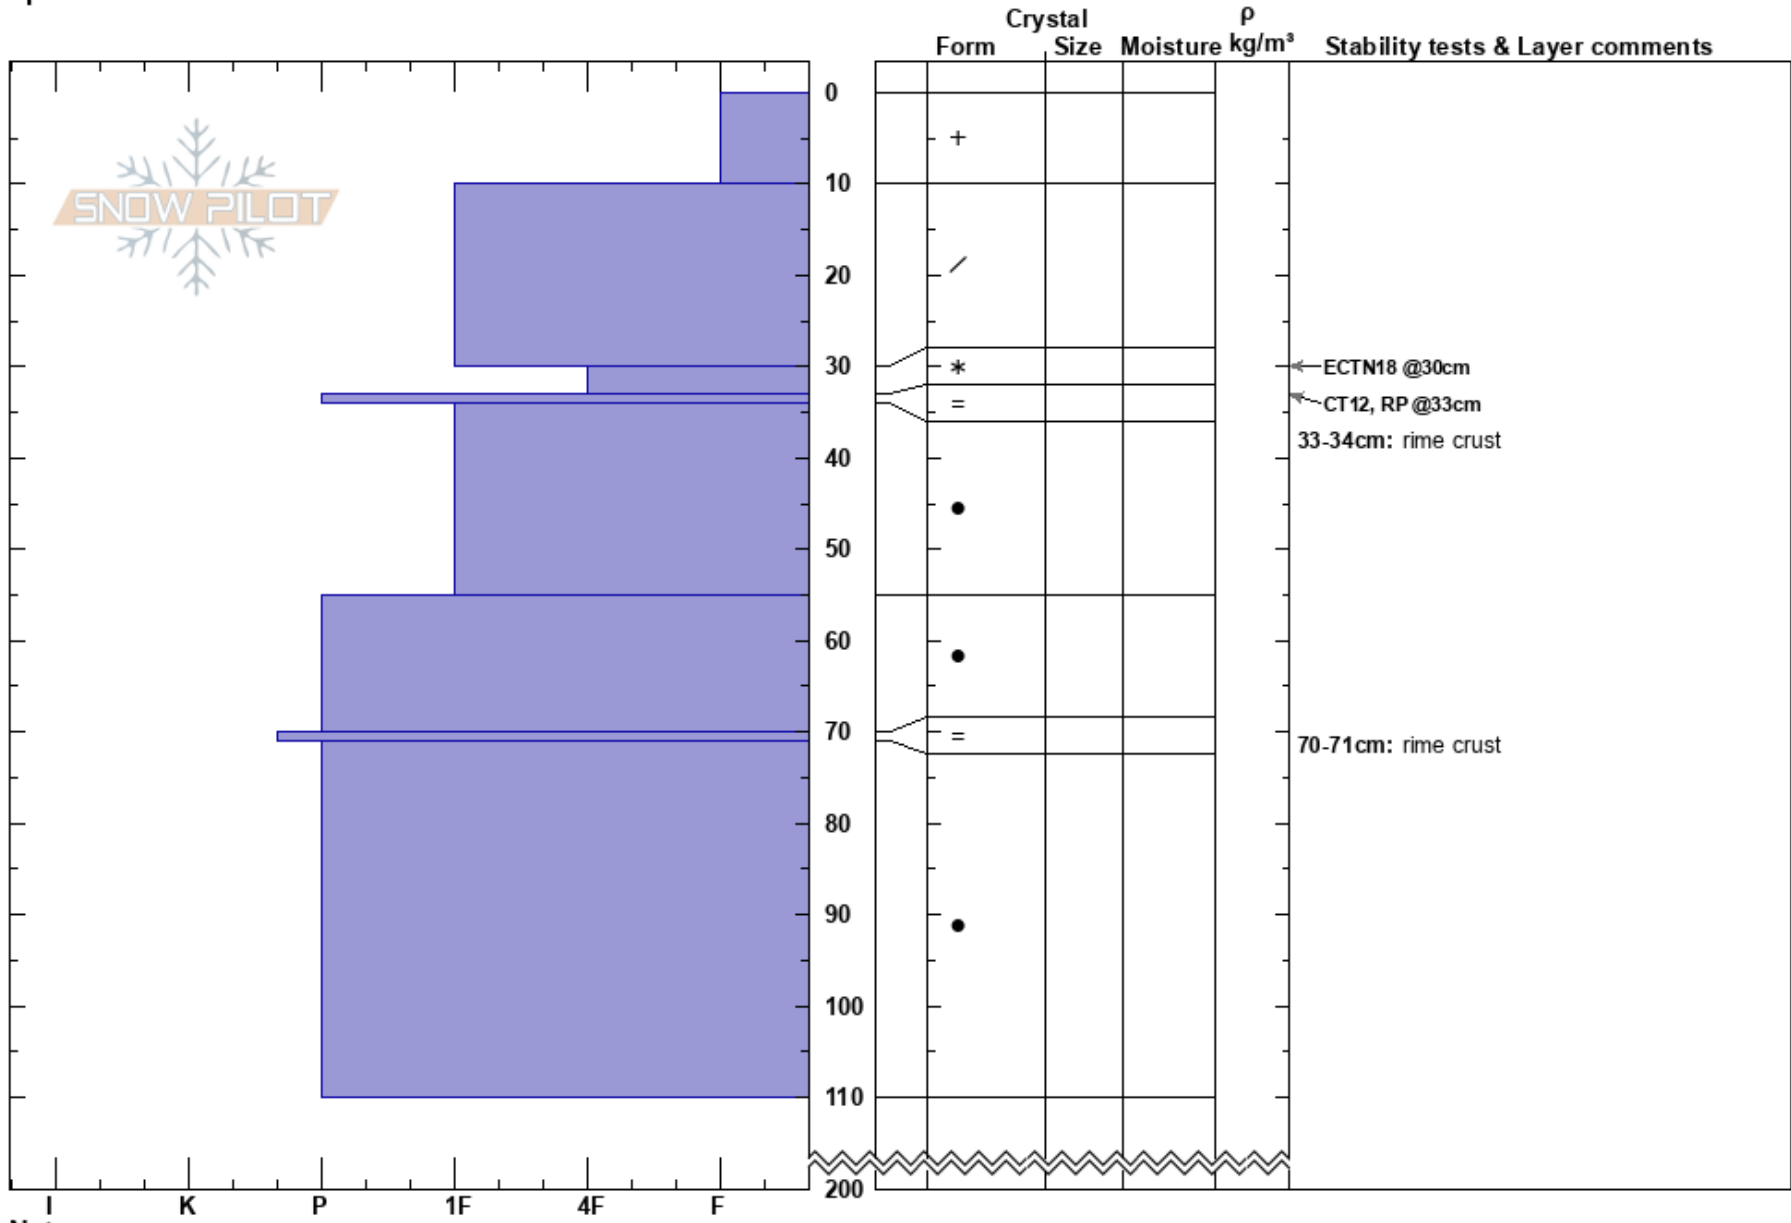

Dipsey Doodle  
 Chugach Range  
 AK  
 Elevation: 2572 ft  
 Aspect: NE  
 Specifics:

Mike Welch  
 03/07/2022 - 10:00am  
 Co-ord: 60.99297N, -148.92197W  
 Slope Angle: 25°  
 Wind Loading:

Stability:  
 Air Temperature: -1°C  
 Sky Cover: CLR  
 Precipitation: NO  
 Wind:  
 HS:200  
 PF: 30  
 PS: 10  
 Layer Notes:  
 30-33cm: Problematic layer  
 33-34cm: rime crust  
 70-71cm: rime crust