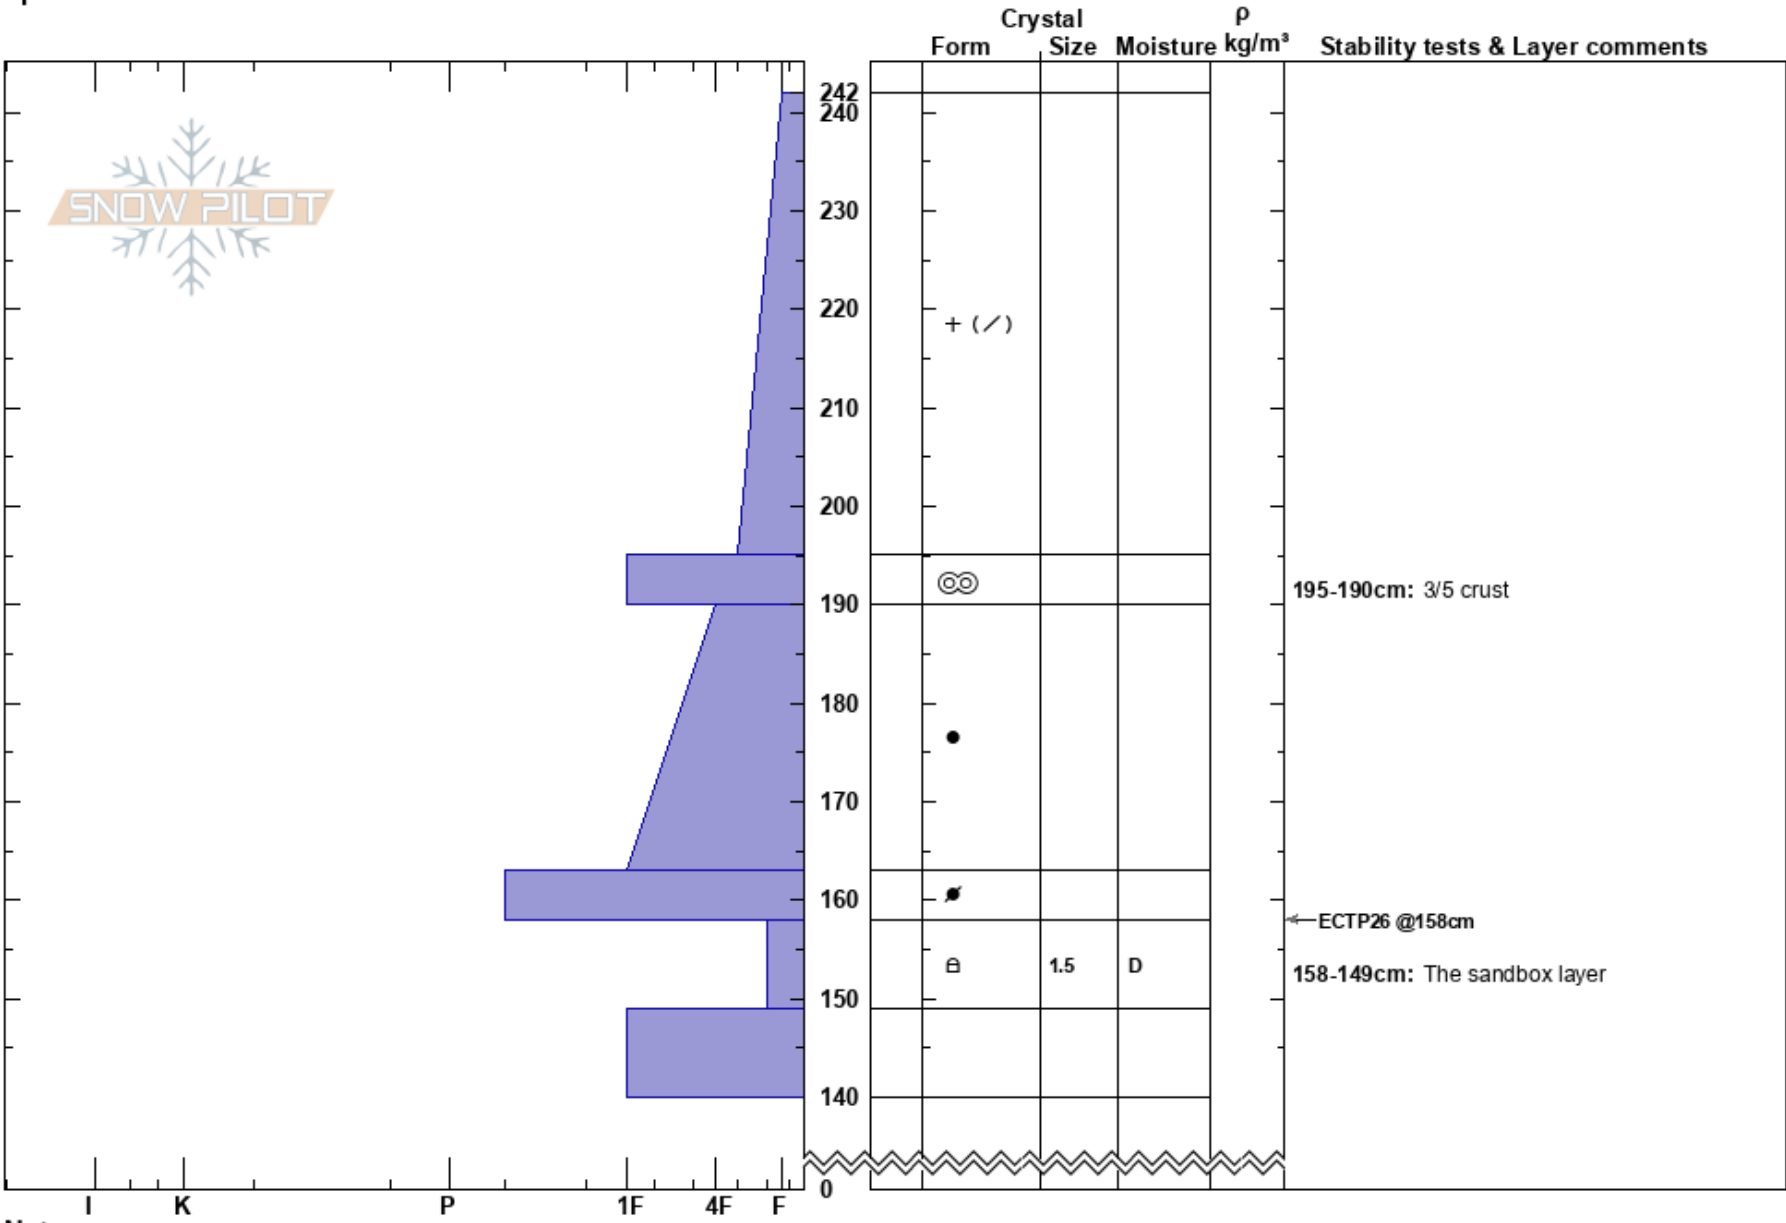

Schuykill Ridge
 Elk Mountains
 CO
Elevation: 11213 ft
Aspect: 90°
Specifics:

Zach Guy
 03/07/2022 - 11:30am
Co-ord: 38.91500N, -107.05394W
Slope Angle: 38°
Wind Loading: no

Stability:
Air Temperature:
Sky Cover: OVC
Precipitation: S-1
Wind: W Light Breeze

HS:242
Layer Notes:
 195-190cm: 3/5 crust
 158-149cm: The sandbox layer
 158-149cm: Problematic layer

Notes: