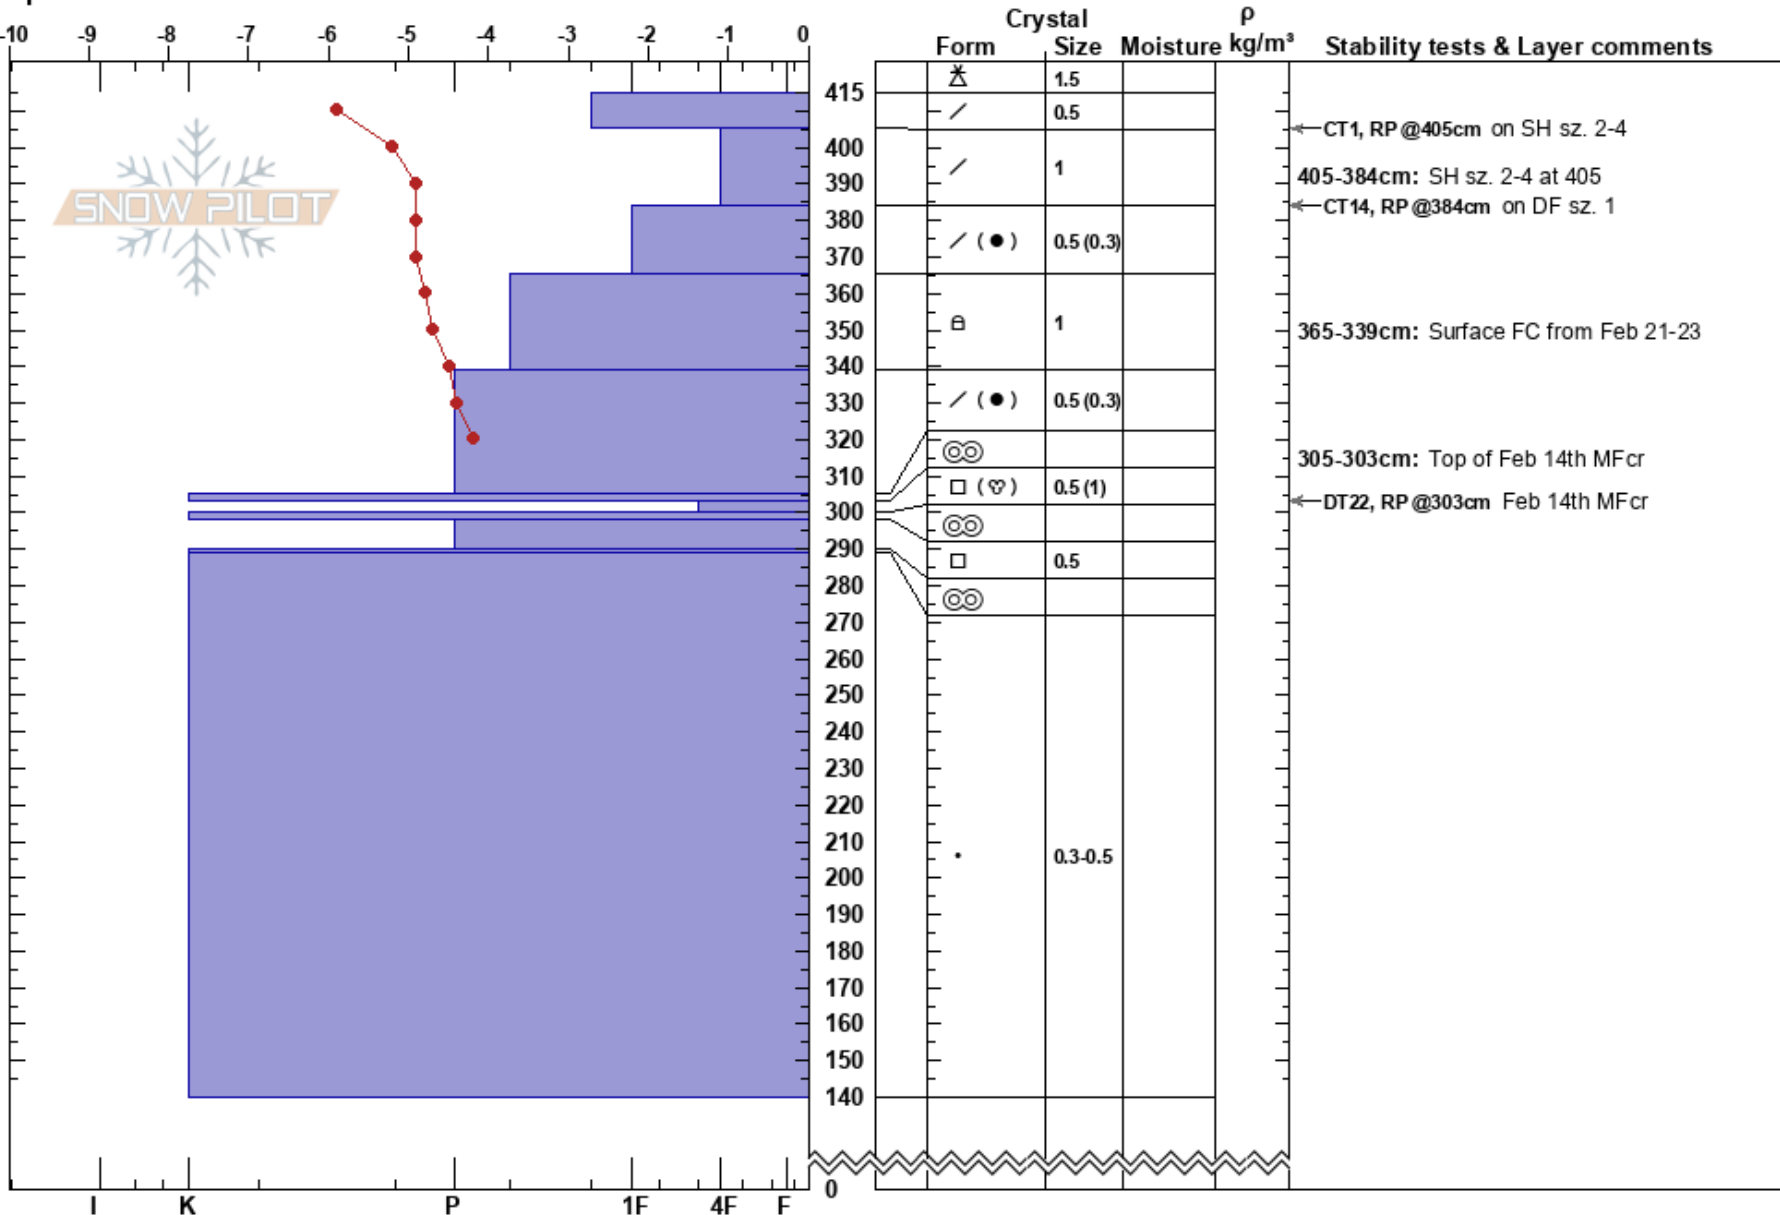

Dementia
 McGregor
 BC
 Elevation: 1705 m
 Aspect: E
 Specifics:

Barb Sharp
 07/03/2022 - 12:30
 Co-ord:
 Slope Angle: 30°
 Wind Loading: yes

Stability:
 Air Temperature: -3.7°C
 Sky Cover: OVC
 Precipitation: NO
 Wind: Calm

HS:415
 Layer Notes:
 405-384cm: SH sz. 2-4 at 405
 365-339cm: Surface FC from Feb 21-23
 305-303cm: Top of Feb 14th MFcr

Notes: