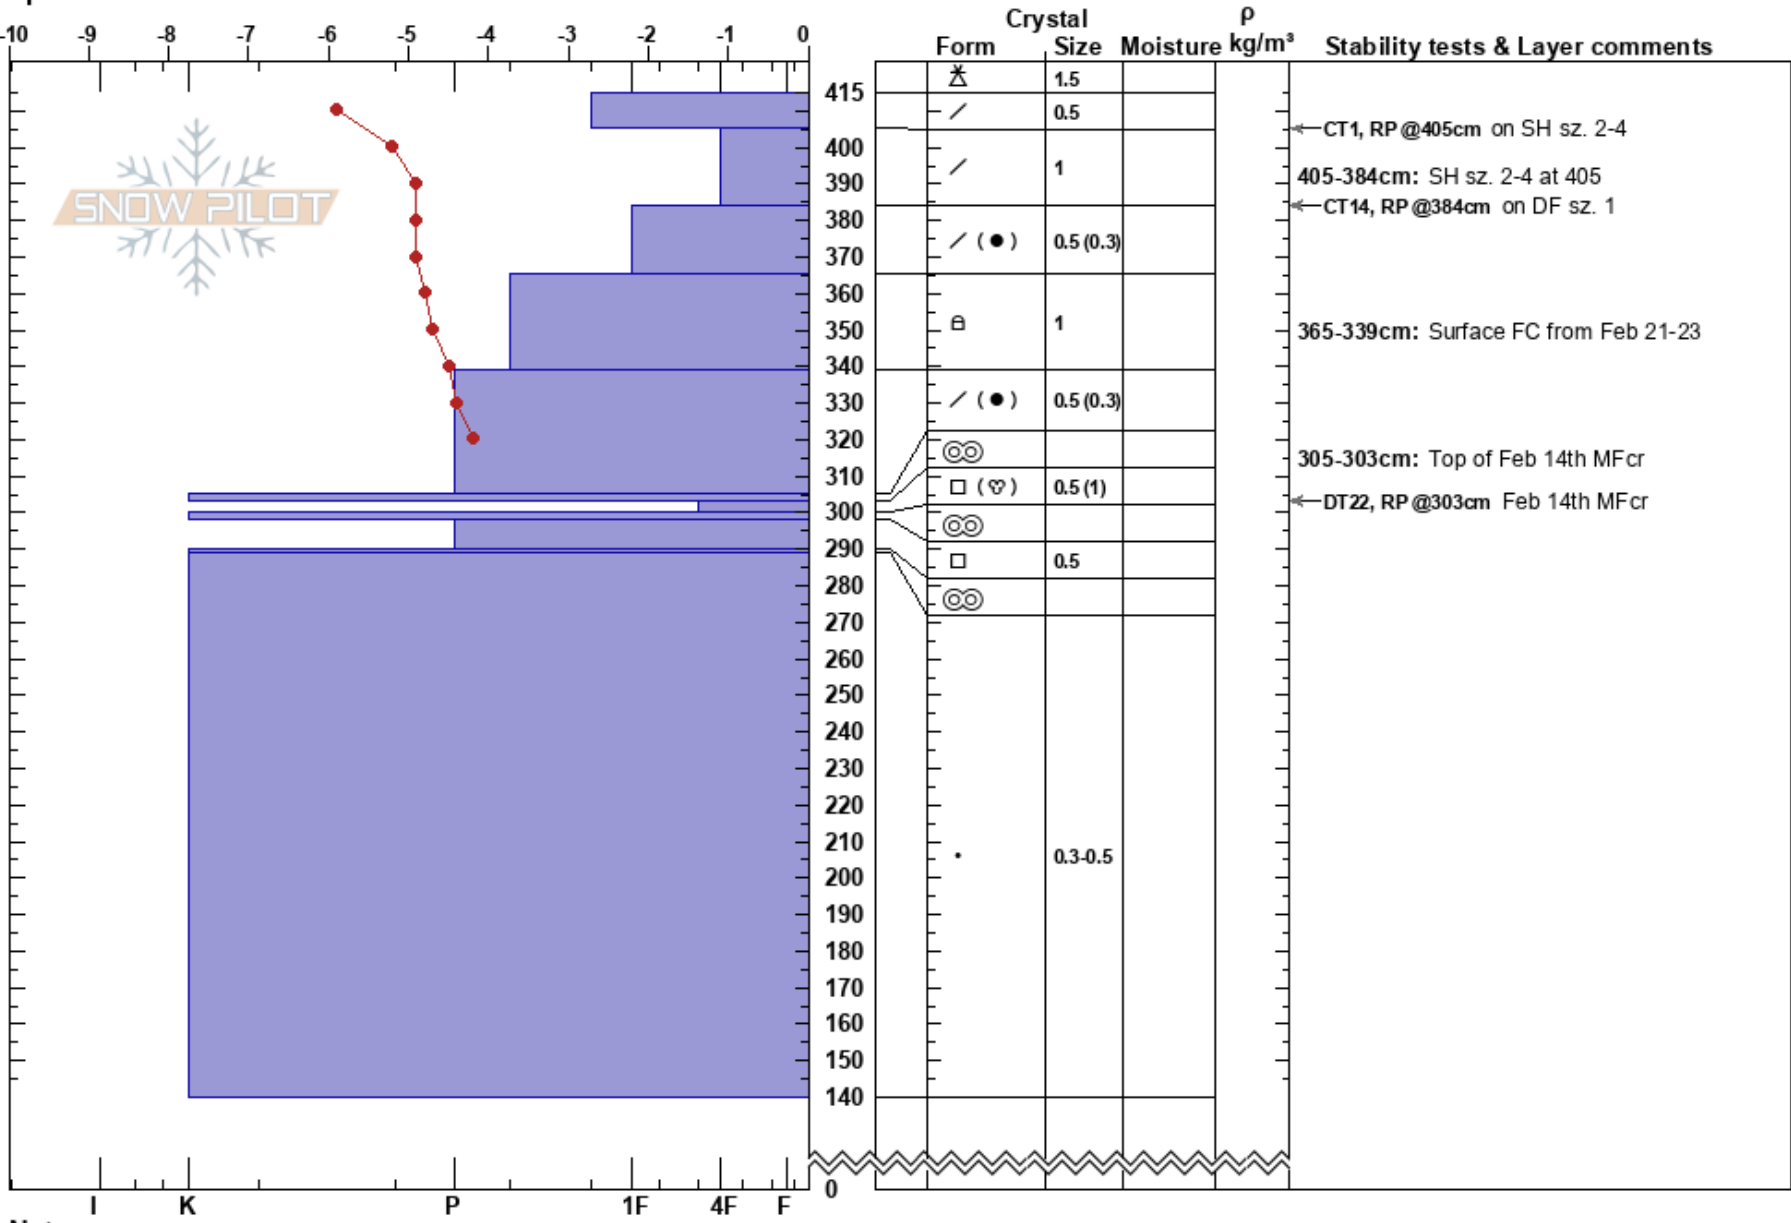

Dementia  
 McGregor  
 BC  
 Elevation: 1705 m  
 Aspect: E  
 Specifics:

Barb Sharp  
 07/03/2022 - 12:30  
 Co-ord:  
 Slope Angle: 30°  
 Wind Loading: yes

Stability:  
 Air Temperature: -3.7°C  
 Sky Cover: OVC  
 Precipitation: NO  
 Wind: Calm

HS:415  
 Layer Notes:  
 405-384cm: SH sz. 2-4 at 405  
 365-339cm: Surface FC from Feb 21-23  
 305-303cm: Top of Feb 14th MFcr

Notes: