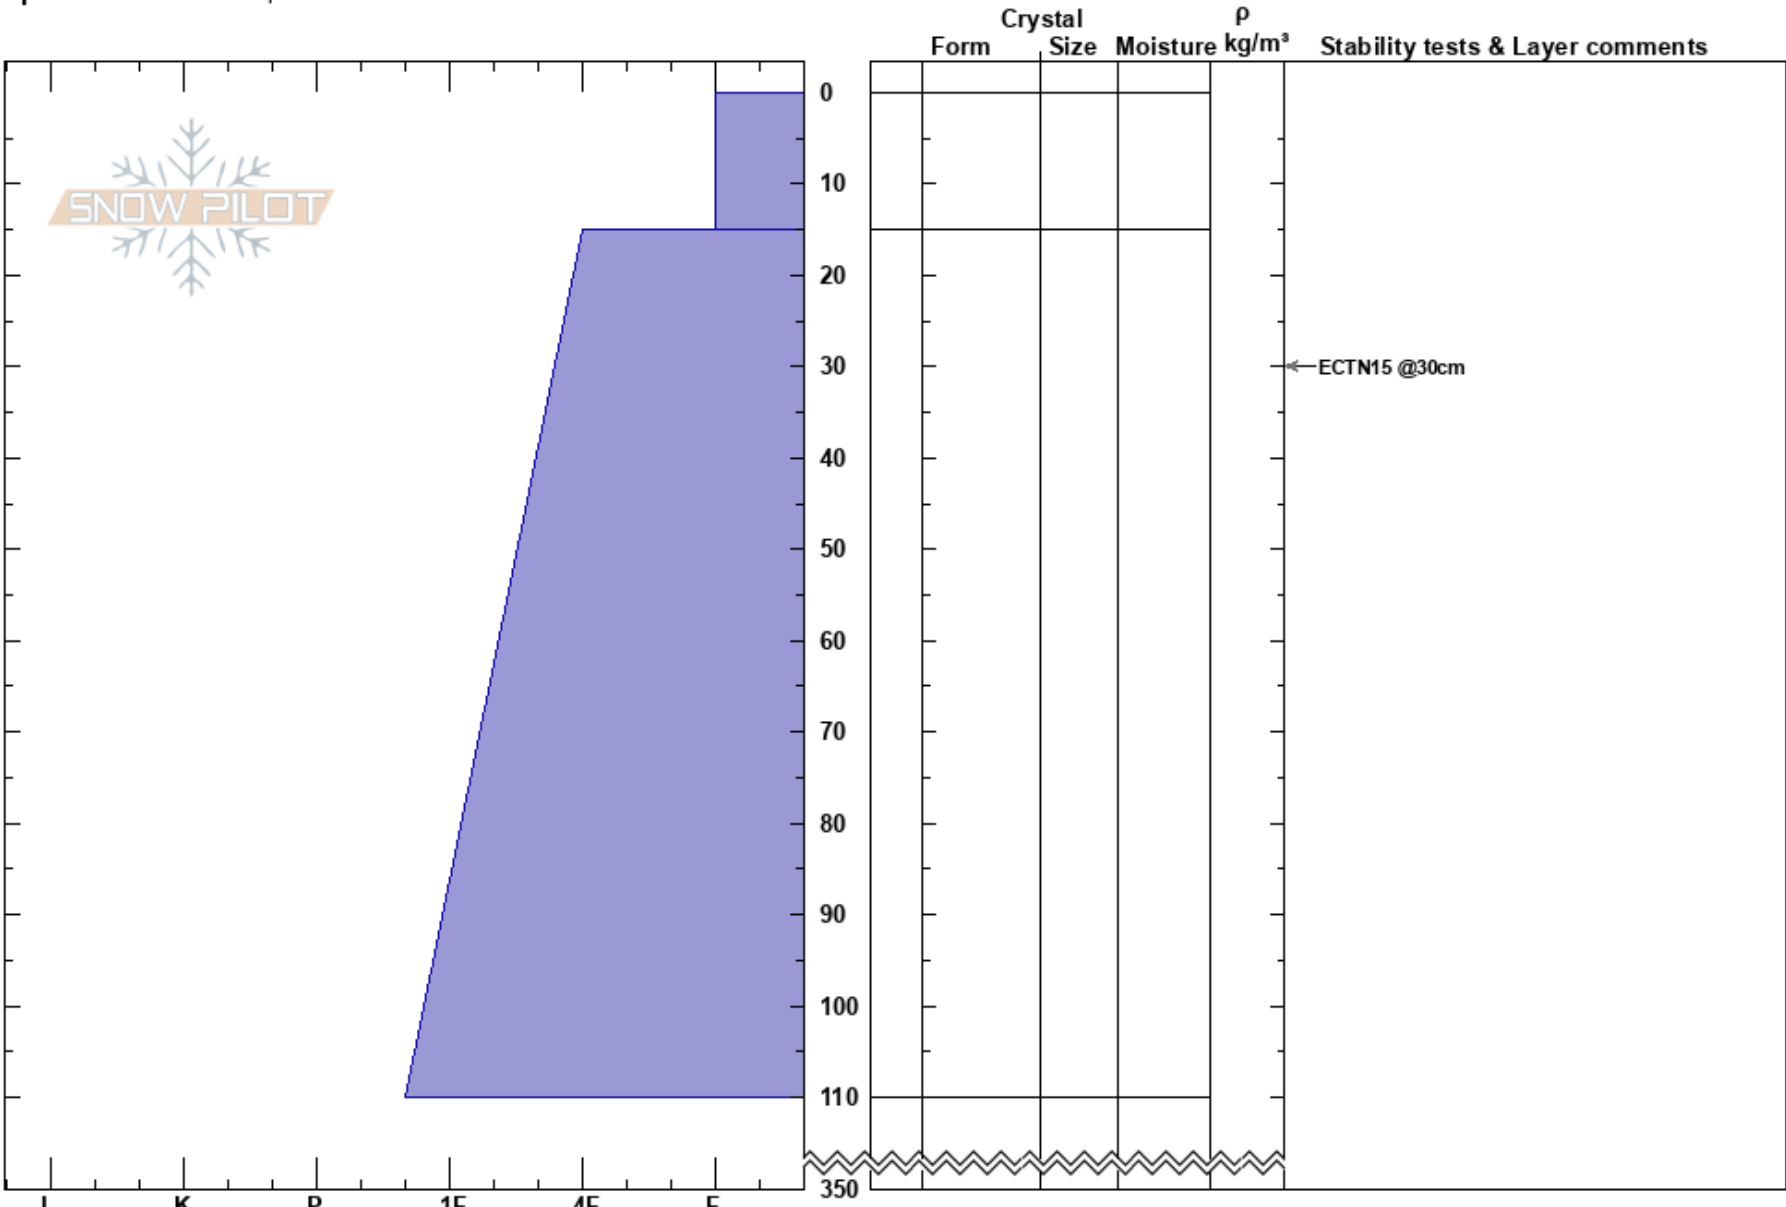

AirPlane Run opener
 Chugach Range
 AK
 Elevation: 4112 ft
 Aspect:
 Specifics: We skied slope

Nicholas Langowski
 03/07/2022 - 10:00am
 Co-ord: 61.17316N, -148.58208W
 Slope Angle:
 Wind Loading:

Stability:
 Air Temperature:
 Sky Cover:
 Precipitation:
 Wind:

HS: 350
 PF: 30
 PS: 30
 Layer Notes:

Notes: