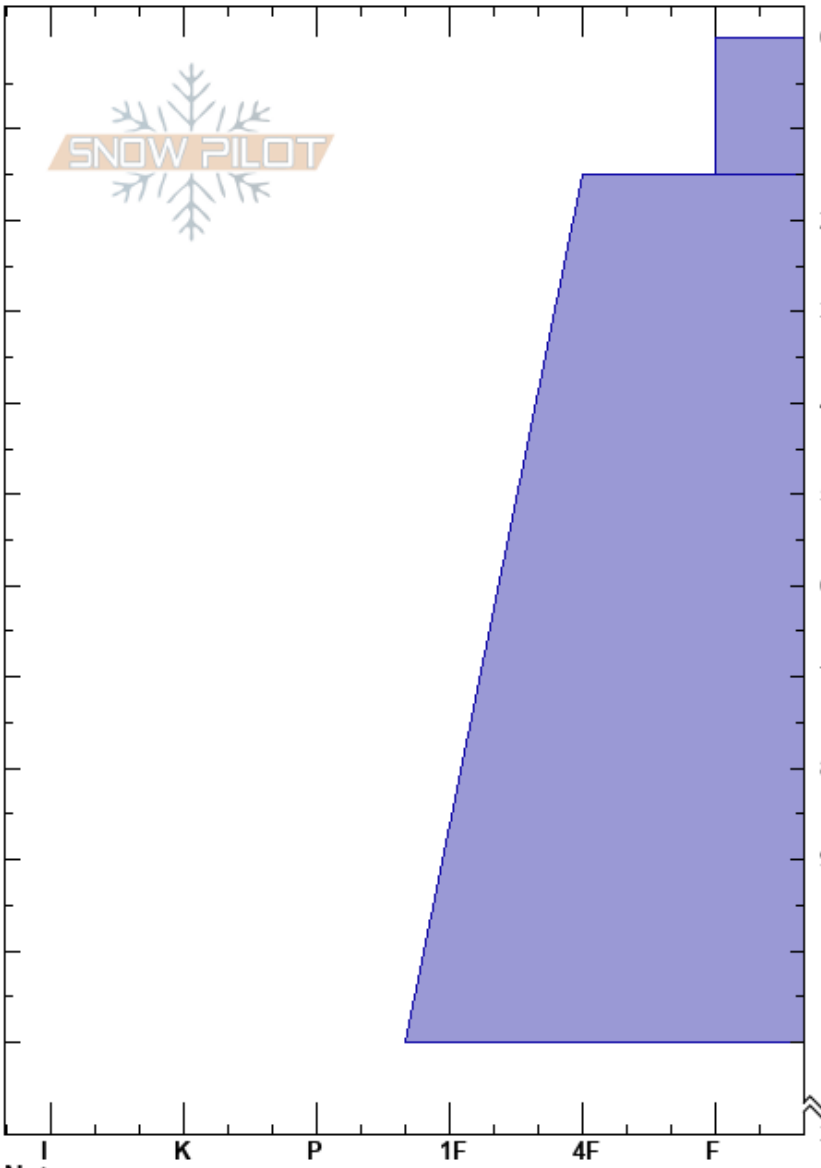

AirPlane Run opener
Chugach Range
AK
Elevation: 4112 ft
Aspect:
Specifics: We skied slope

Nicholas Langowski
03/07/2022 - 10:00am
Co-ord: 61.17316N, -148.58208W
Slope Angle:
Wind Loading:

Stability:
Air Temperature:
Sky Cover:
Precipitation:
Wind:
HS: 350
PF: 30
PS: 30
Layer Notes:

Depth (m)	Crystal		Moisture	ρ kg/m ³	Stability tests & Layer comments
	Form	Size			
0					
10					
20					
30					← ECTN15 @30cm
40					
50					
60					
70					
80					
90					
100					
110					
350					