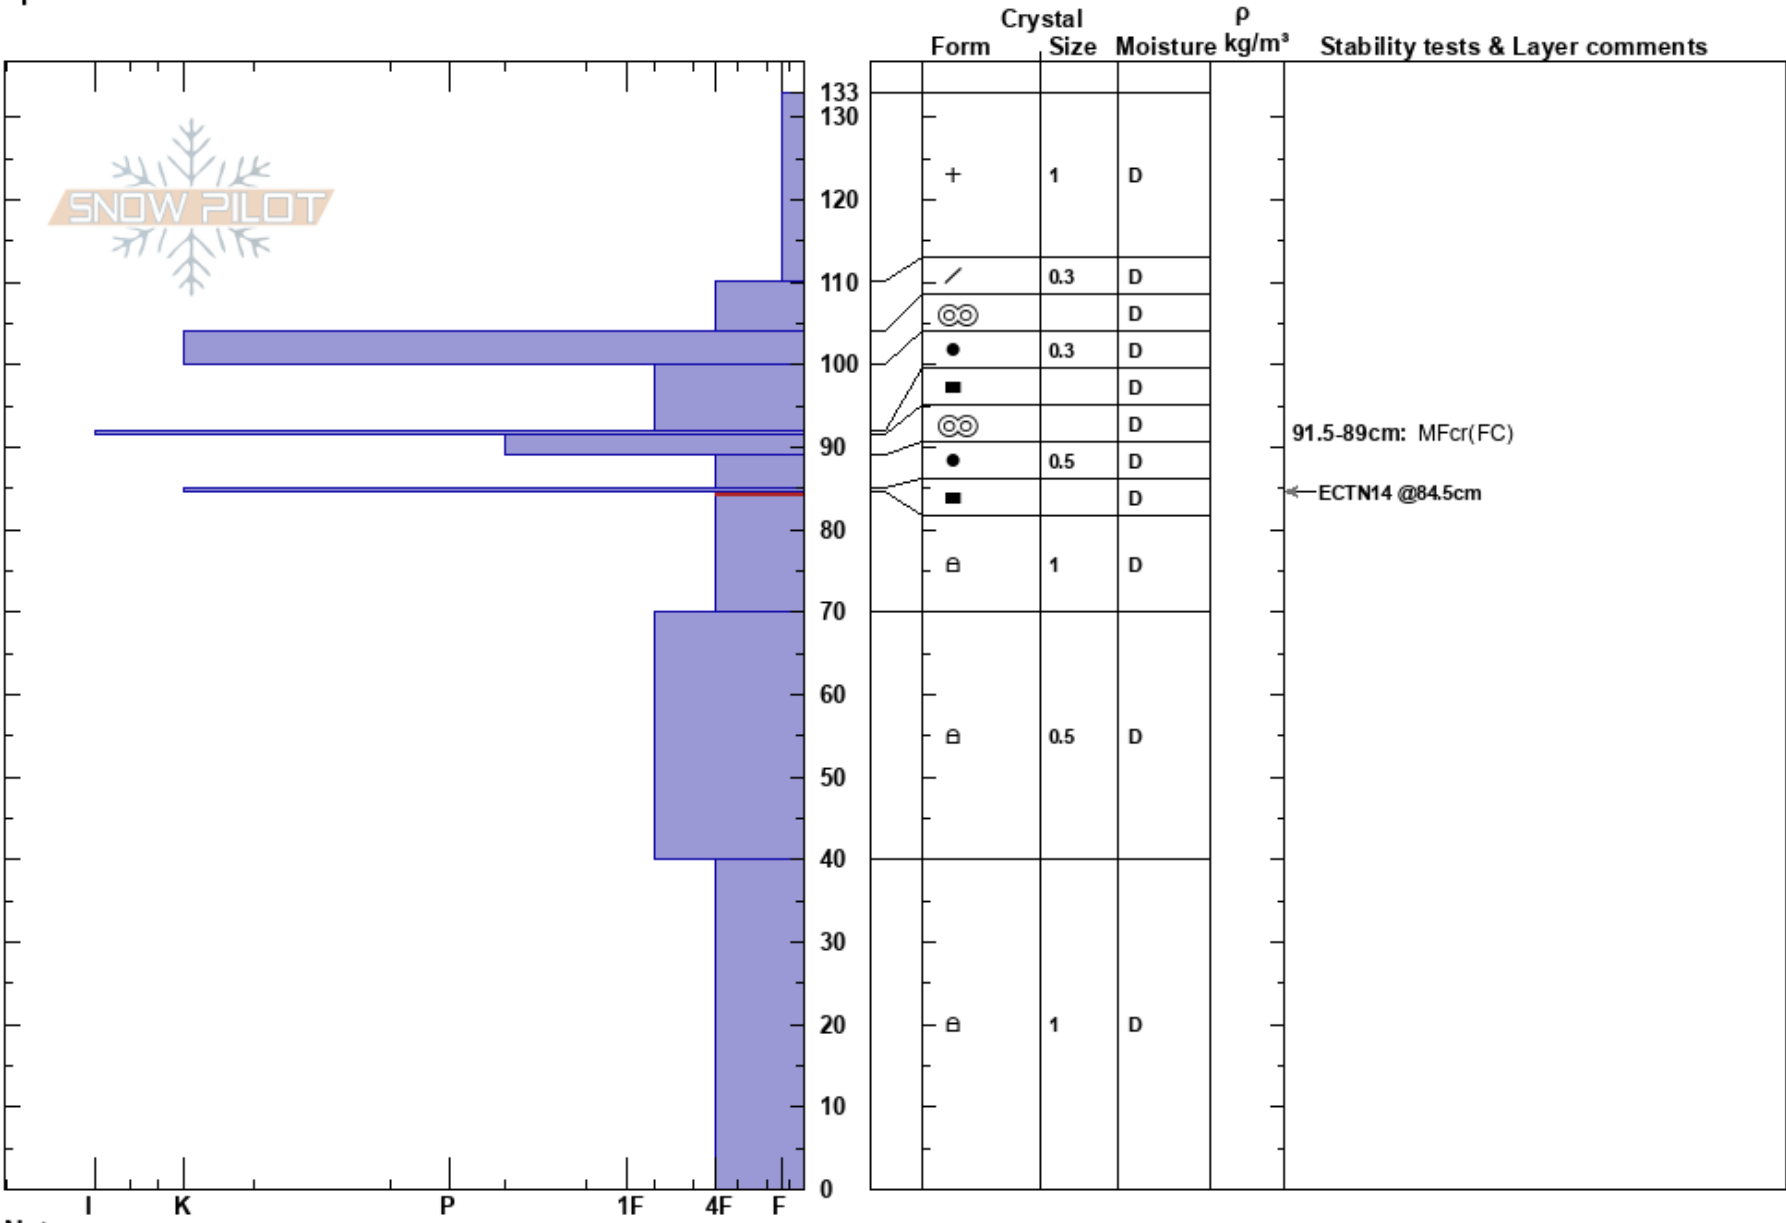

Richmond Ridge 2
 Elk Mountains
 CO
Elevation: 11263 ft
Aspect: 253°
Specifics:

Dylan Craaybeek
 03/07/2022 - 11:30am
Co-ord: 13S 342844E 4334299N
Slope Angle: 26°
Wind Loading:

Stability:
Air Temperature:
Sky Cover: BKN
Precipitation: S-1
Wind: W Light Breeze

HS: 133
PF: 100
PS: 35
Layer Notes:
 91.5-89cm: MFcr(FC)
 84.5-70cm: Problematic layer

Notes: