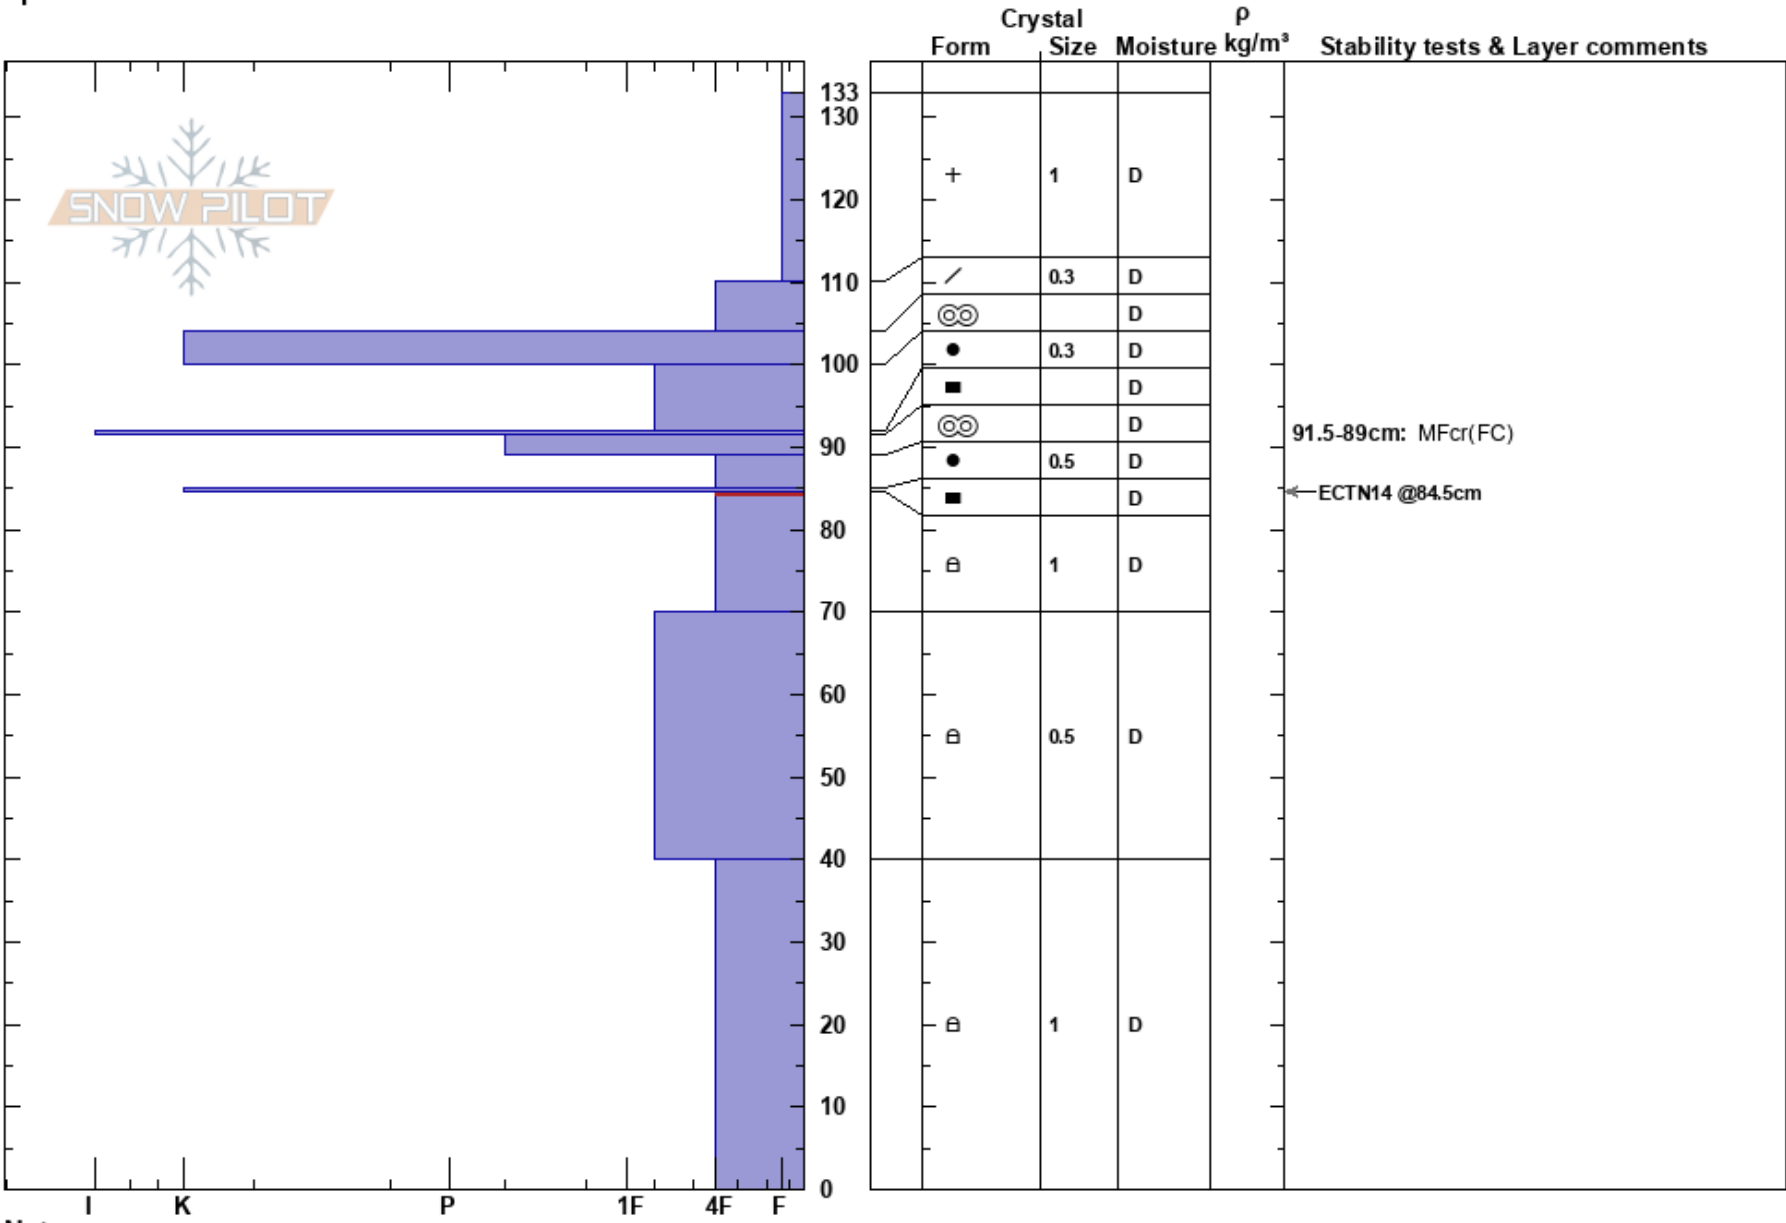

Richmond Ridge 2
 Elk Mountains
 CO
 Elevation: 11263 ft
 Aspect: 253°
 Specifics:

Dylan Craaybeek
 03/07/2022 - 11:30am
 Co-ord: 13S 342844E 4334299N
 Slope Angle: 26°
 Wind Loading:

Stability:
 Air Temperature:
 Sky Cover: BKN
 Precipitation: S-1
 Wind: W Light Breeze

HS: 133
 PF: 100
 PS: 35
 91.5-89cm: MFcr(FC)
 84.5-70cm: Problematic layer

Notes: