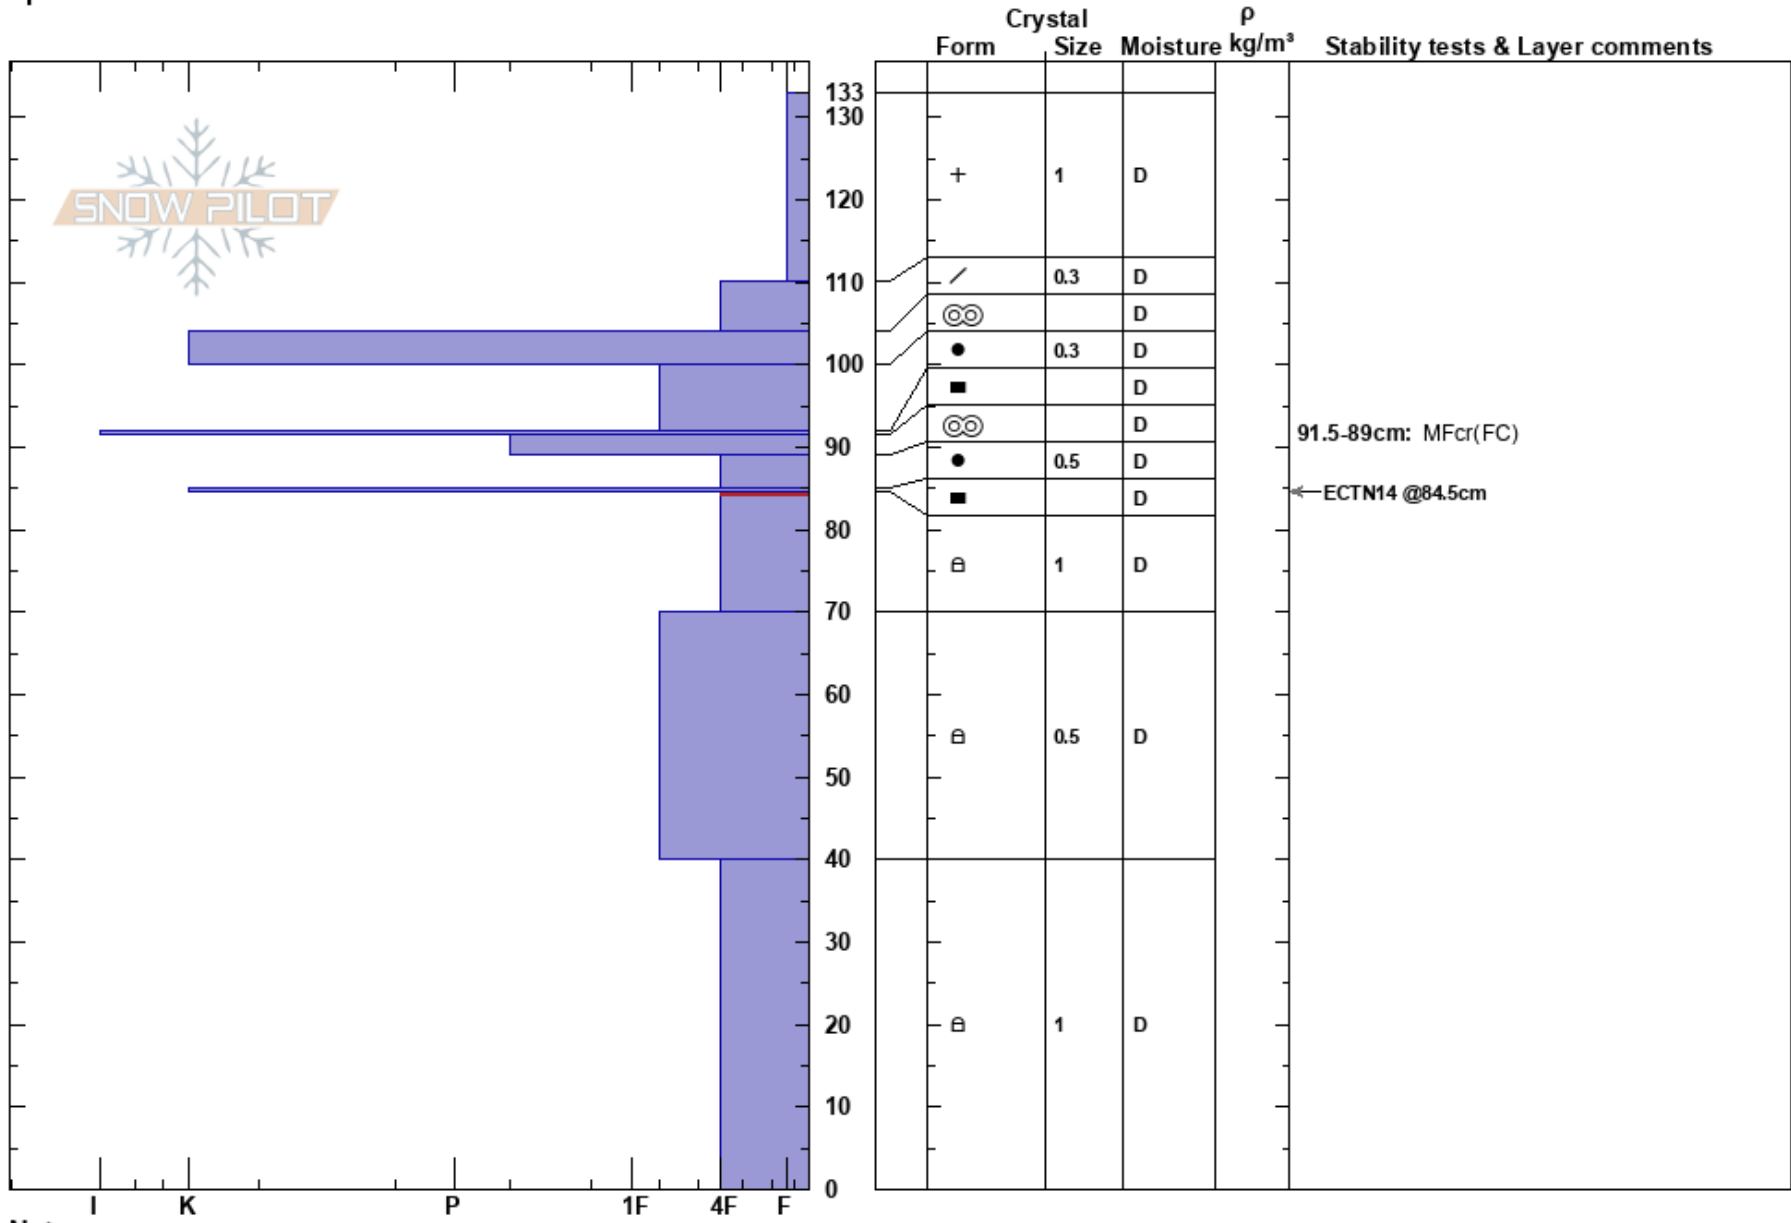

Richmond Ridge 2
 Elk Mountains
 CO
 Elevation: 11263 ft
 Aspect: 253°
 Specifics:

Dylan Craaybeek
 03/07/2022 - 11:30am
 Co-ord: 13S 342844E 4334299N
 Slope Angle: 26°
 Wind Loading:

Stability:
 Air Temperature:
 Sky Cover: BKN
 Precipitation: S-1
 Wind: W Light Breeze

HS: 133
 PF: 100
 PS: 35
 91.5-89cm: MFcr(FC)
 84.5-70cm: Problematic layer

Notes: