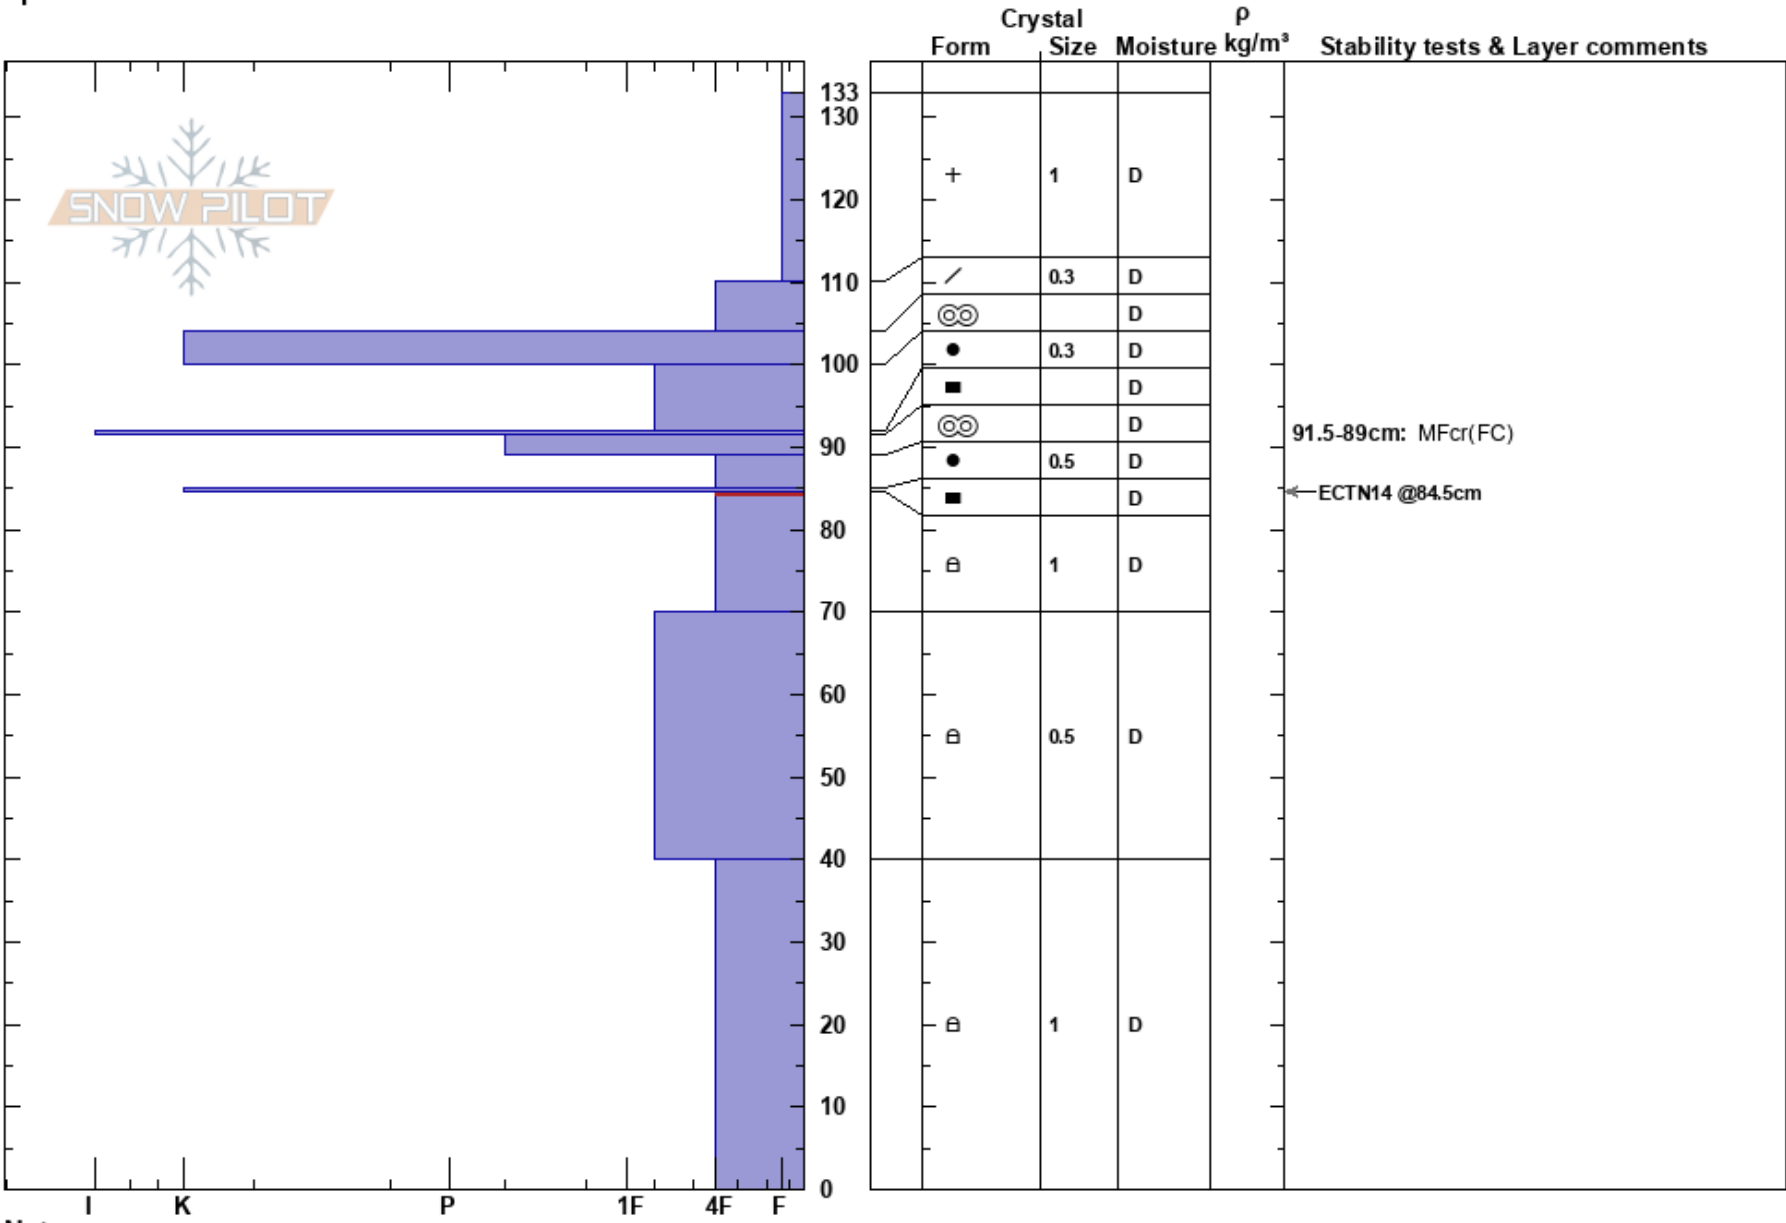

Richmond Ridge 2  
 Elk Mountains  
 CO  
 Elevation: 11263 ft  
 Aspect: 253°  
 Specifics:

Dylan Craaybeek  
 03/07/2022 - 11:30am  
 Co-ord: 13S 342844E 4334299N  
 Slope Angle: 26°  
 Wind Loading:

Stability:  
 Air Temperature:  
 Sky Cover: BKN  
 Precipitation: S-1  
 Wind: W Light Breeze

HS: 133  
 PF: 100  
 PS: 35  
 91.5-89cm: MFcr(FC)  
 84.5-70cm: Problematic layer

Notes: