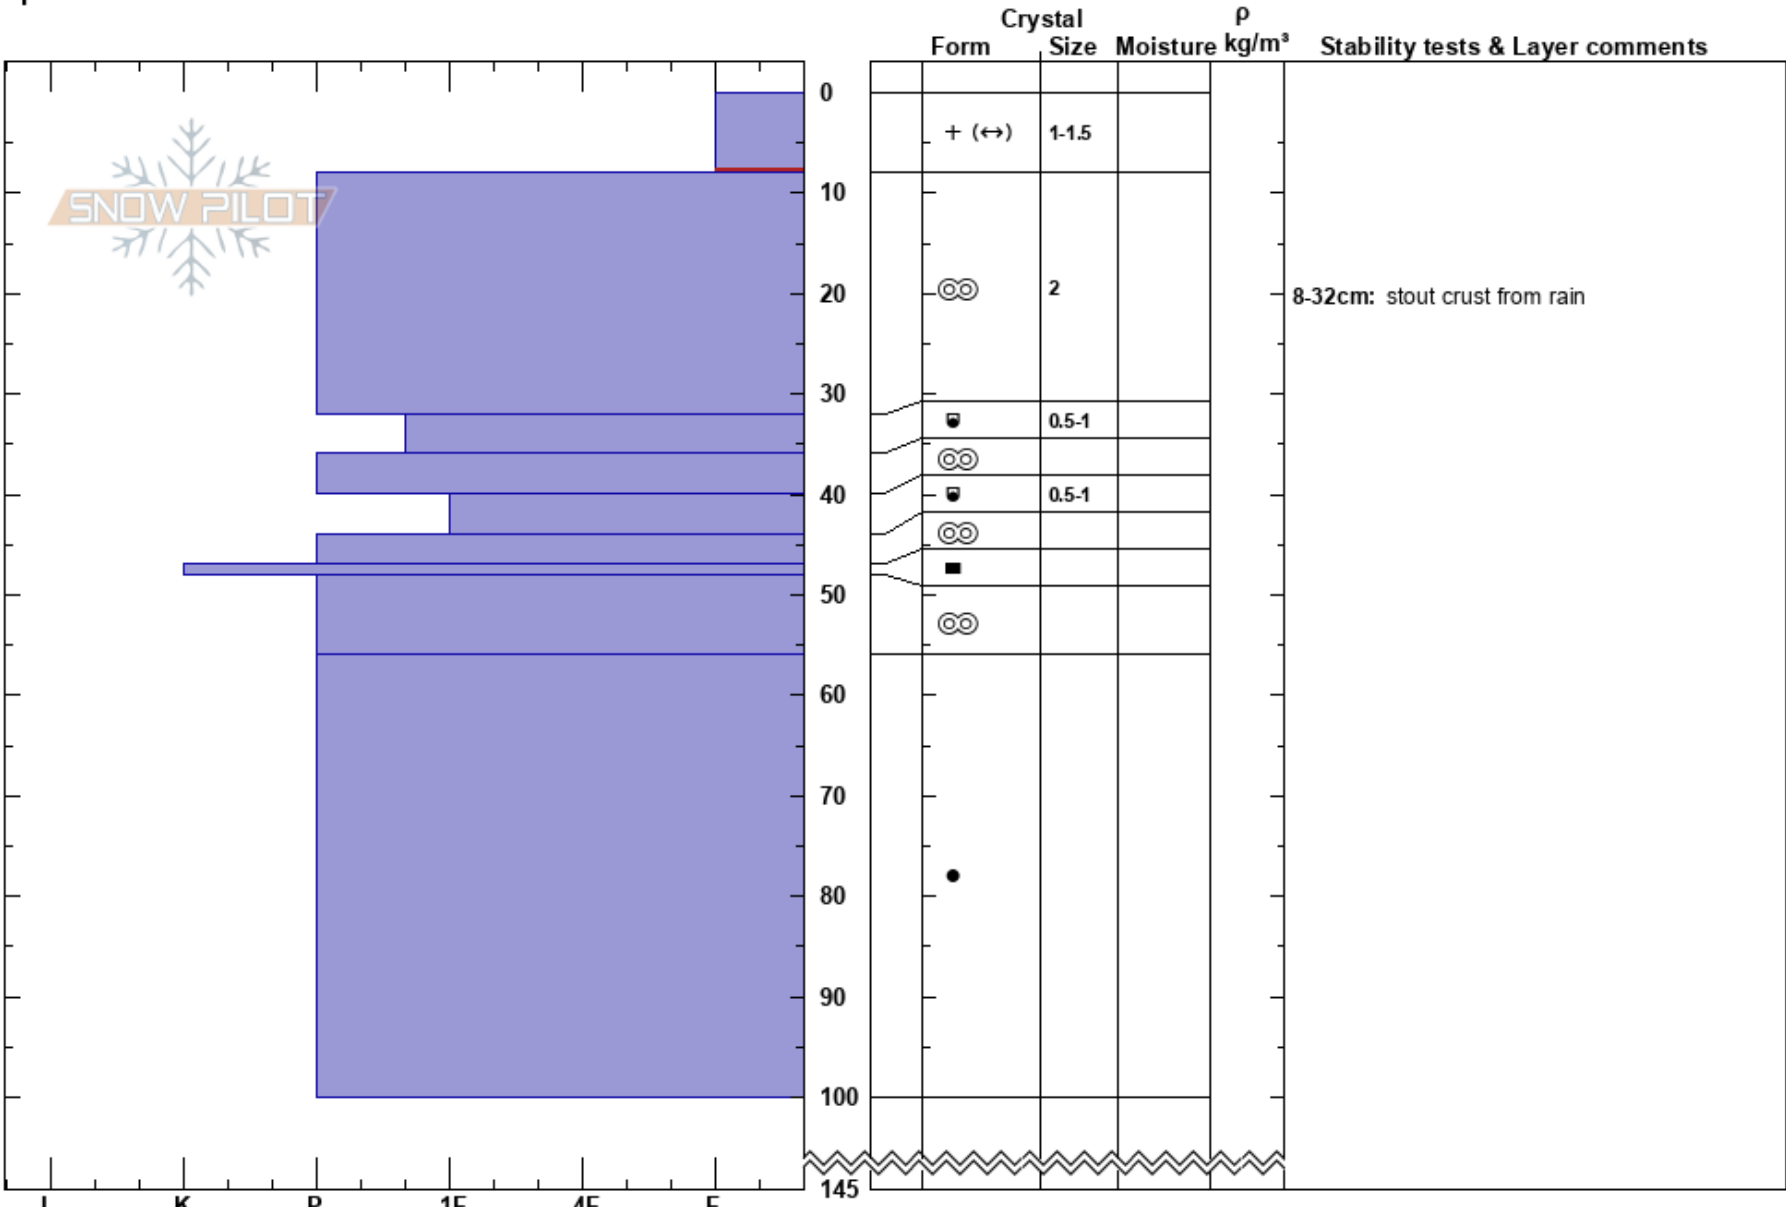

Lolo G spot  
 Bitterroot  
 MT  
 Elevation: 6131 ft  
 Aspect: 140°  
 Specifics:

Ryan Sorenson  
 03/07/2022 - 1:00pm  
 Co-ord: 46.66514N, -114.59453W  
 Slope Angle: 15°  
 Wind Loading:

Stability:  
 Air Temperature: -5°C  
 Sky Cover: SCT  
 Precipitation: NO  
 Wind: SW Light Breeze

HS: 145  
 PF: 6  
 PS: 6  
 0-8cm: Problematic layer  
 8-32cm: stout crust from rain

Notes: