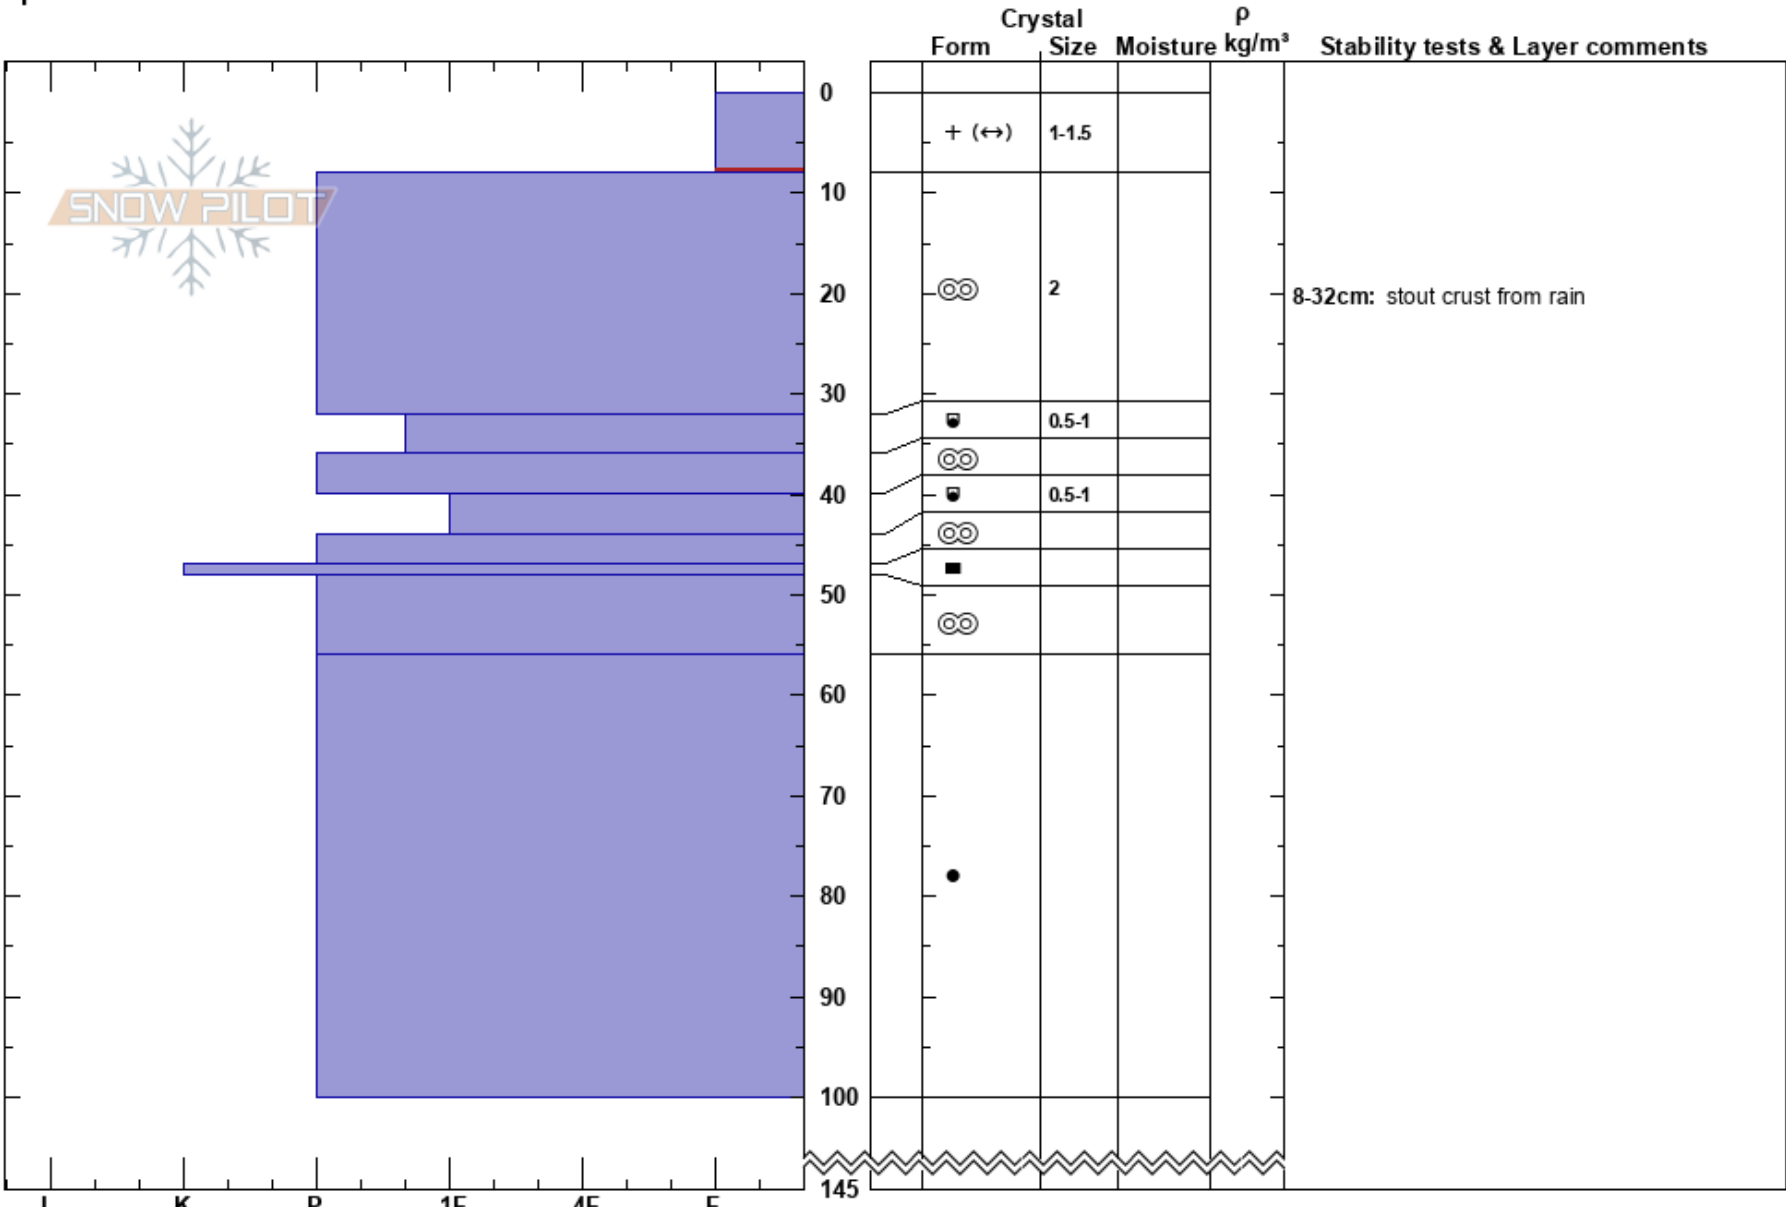

Lolo G spot
 Bitterroot
 MT
 Elevation: 6131 ft
 Aspect: 140°
 Specifics:

Ryan Sorenson
 03/07/2022 - 1:00pm
 Co-ord: 46.66514N, -114.59453W
 Slope Angle: 15°
 Wind Loading:

Stability:
 Air Temperature: -5°C
 Sky Cover: SCT
 Precipitation: NO
 Wind: SW Light Breeze

HS: 145
 PF: 6
 PS: 6
 0-8cm: Problematic layer
 8-32cm: stout crust from rain

Notes: