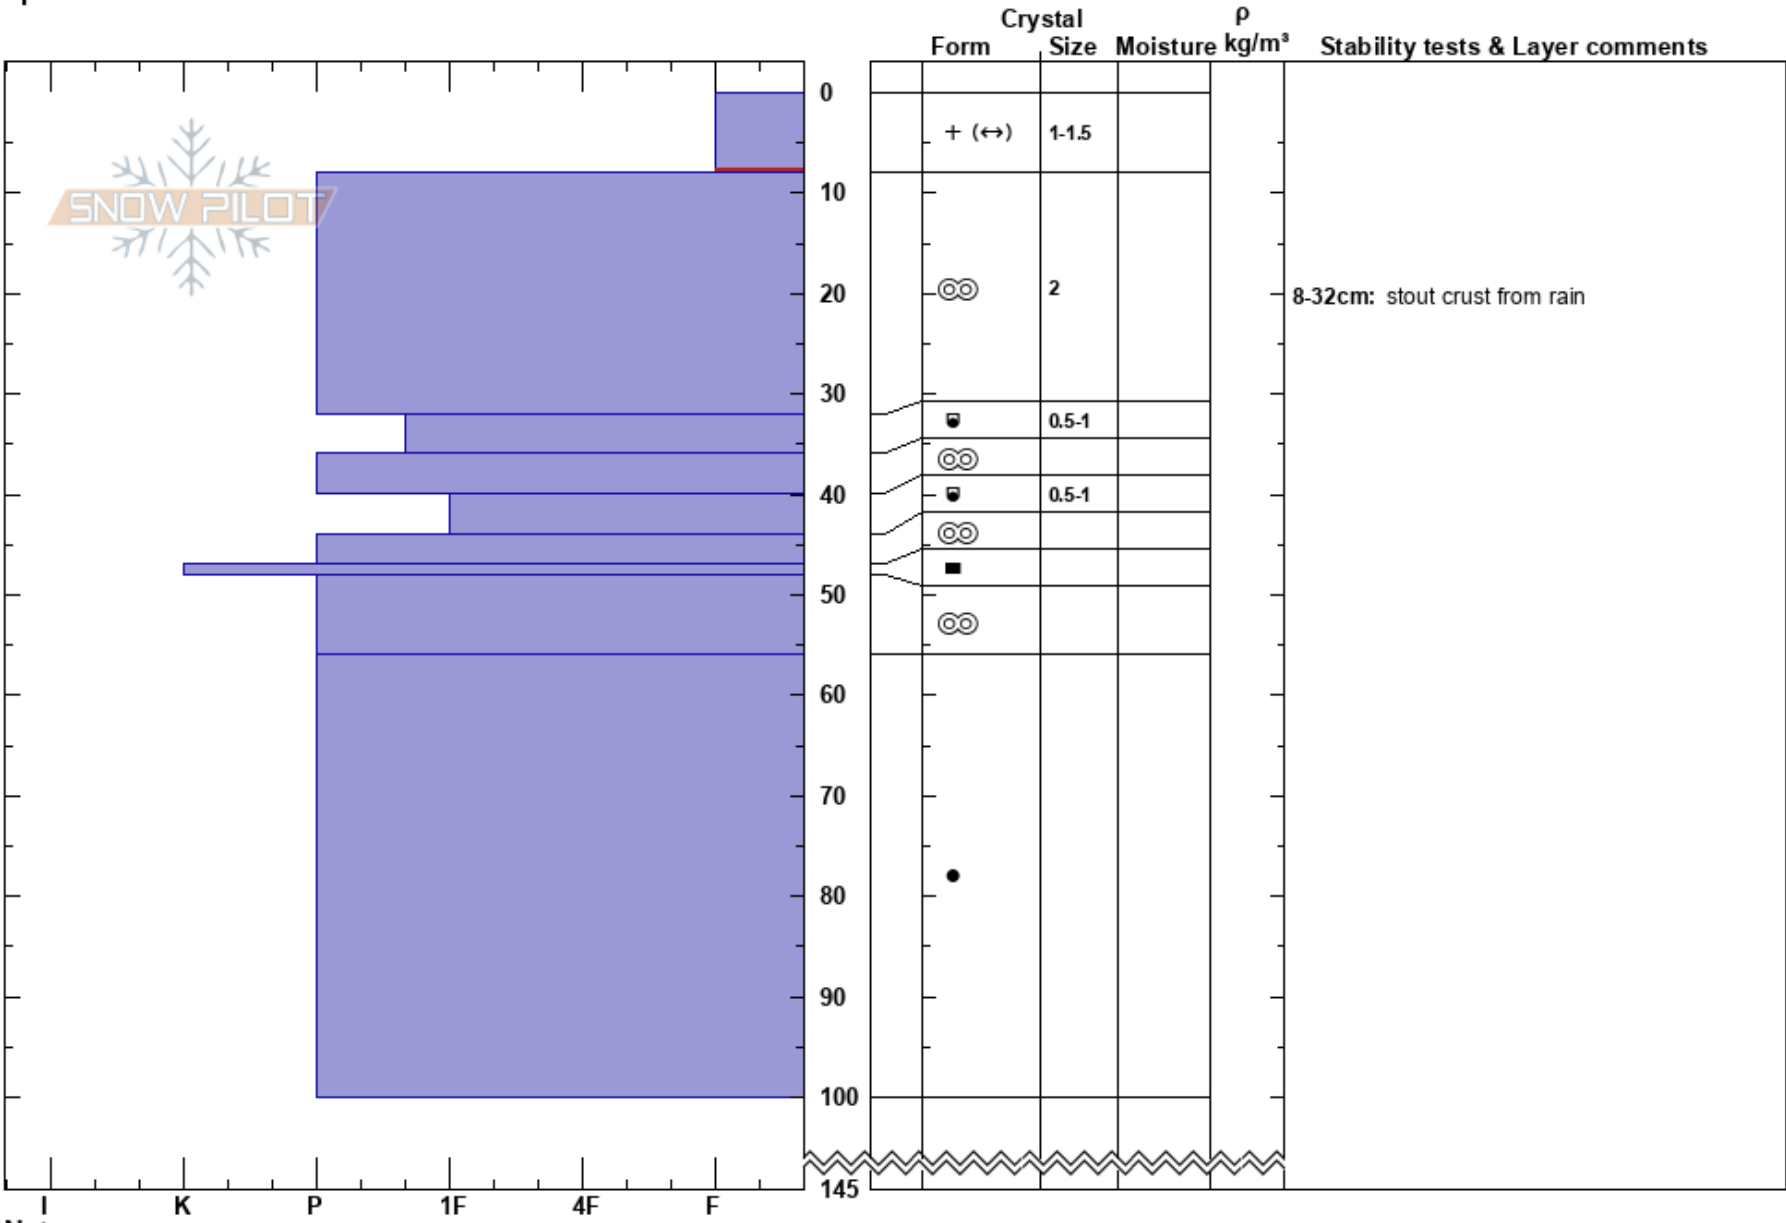

Lolo G spot  
 Bitterroot  
 MT  
 Elevation: 6131 ft  
 Aspect: 140°  
 Specifics:

Ryan Sorenson  
 03/07/2022 - 1:00pm  
 Co-ord: 46.66514N, -114.59453W  
 Slope Angle: 15°  
 Wind Loading:

Stability:  
 Air Temperature: -5°C  
 Sky Cover: SCT  
 Precipitation: NO  
 Wind: SW Light Breeze

HS: 145  
 PF: 6  
 PS: 6  
 0-8cm: Problematic layer  
 8-32cm: stout crust from rain

Notes: