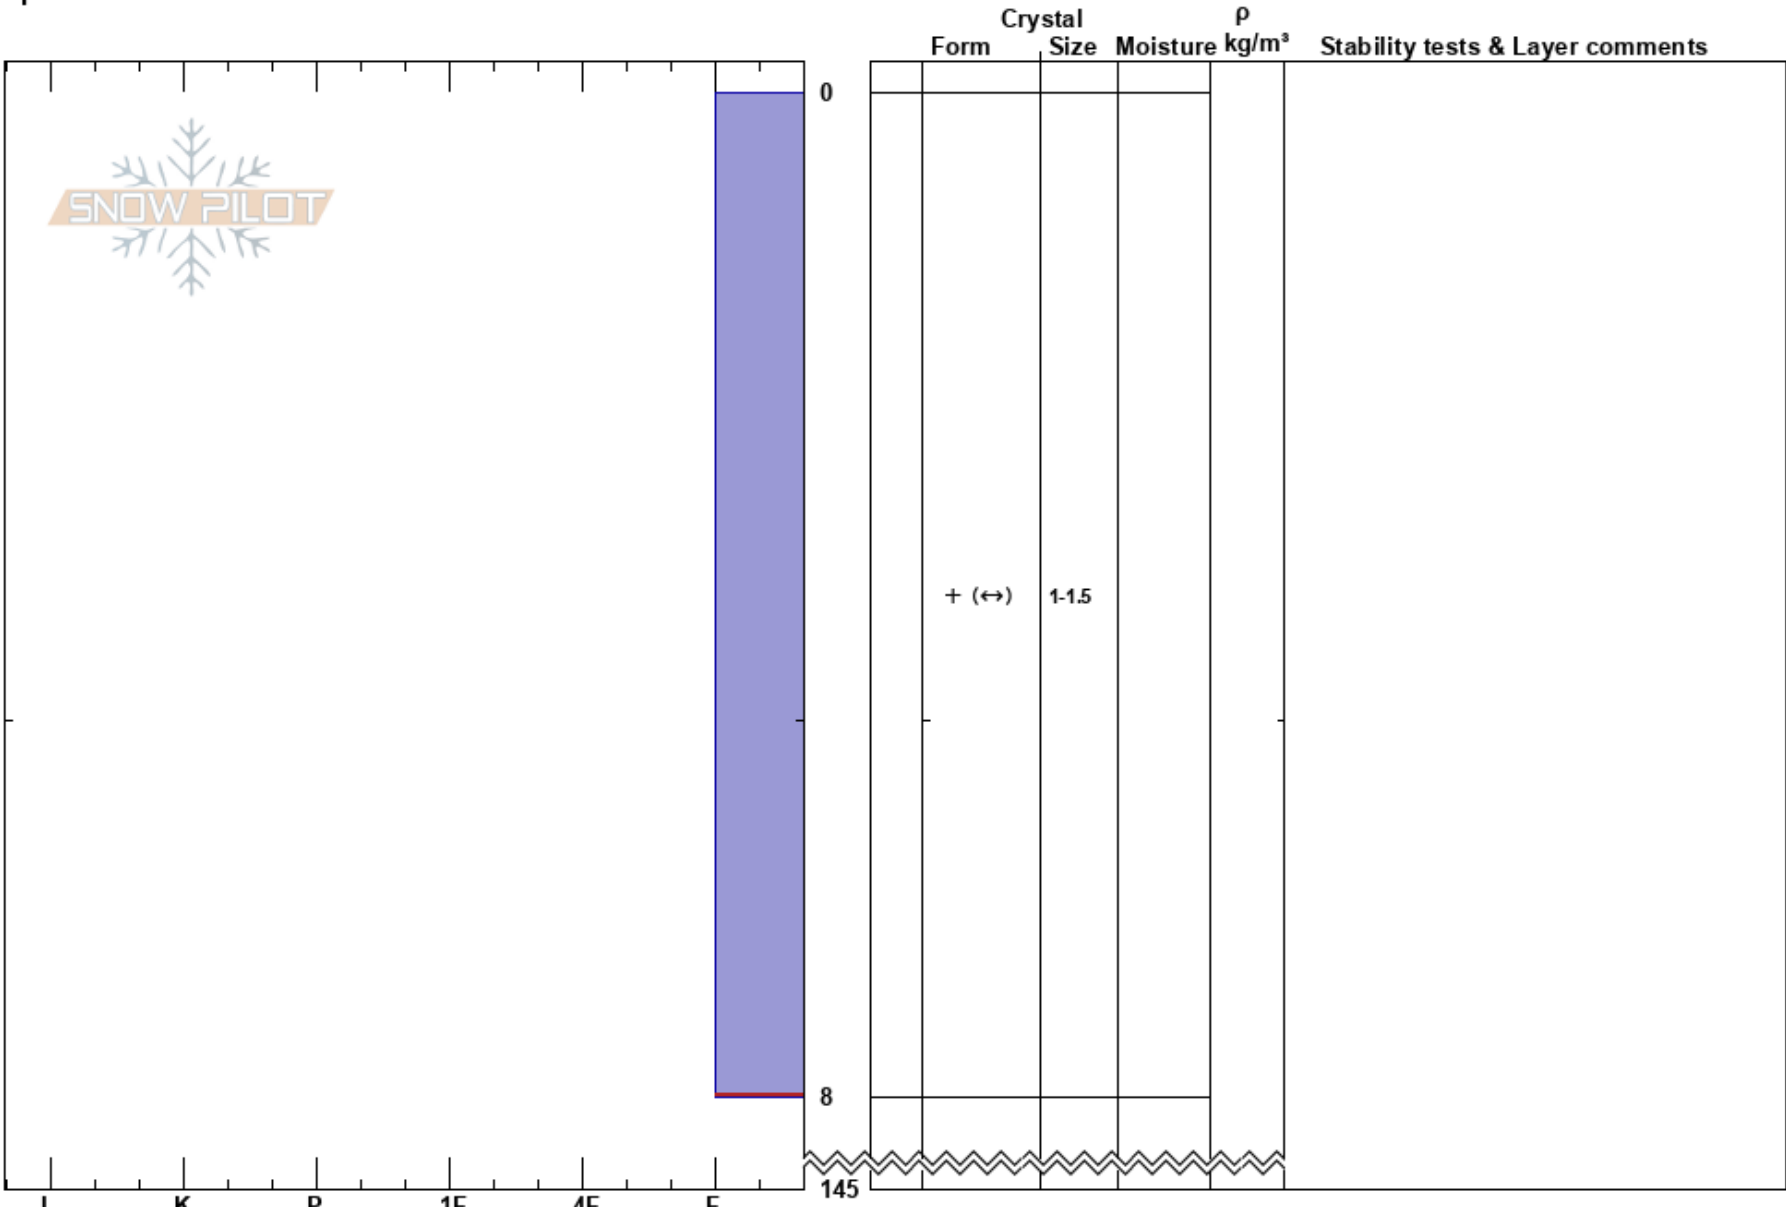

Lolo G spot
 Bitterroot
 MT
 Elevation: 6131 ft
 Aspect: 140°
 Specifics:

Ryan Sorenson
 03/07/2022 - 1:00pm
 Co-ord: 46.66514N, -114.59453W
 Slope Angle: 15°
 Wind Loading:

Stability:
 Air Temperature: -5°C
 Sky Cover: SCT
 Precipitation: NO
 Wind: SW Light Breeze

HS: 145
 PF: 6
 PS: 6
 0-8cm: Problematic layer

Notes: