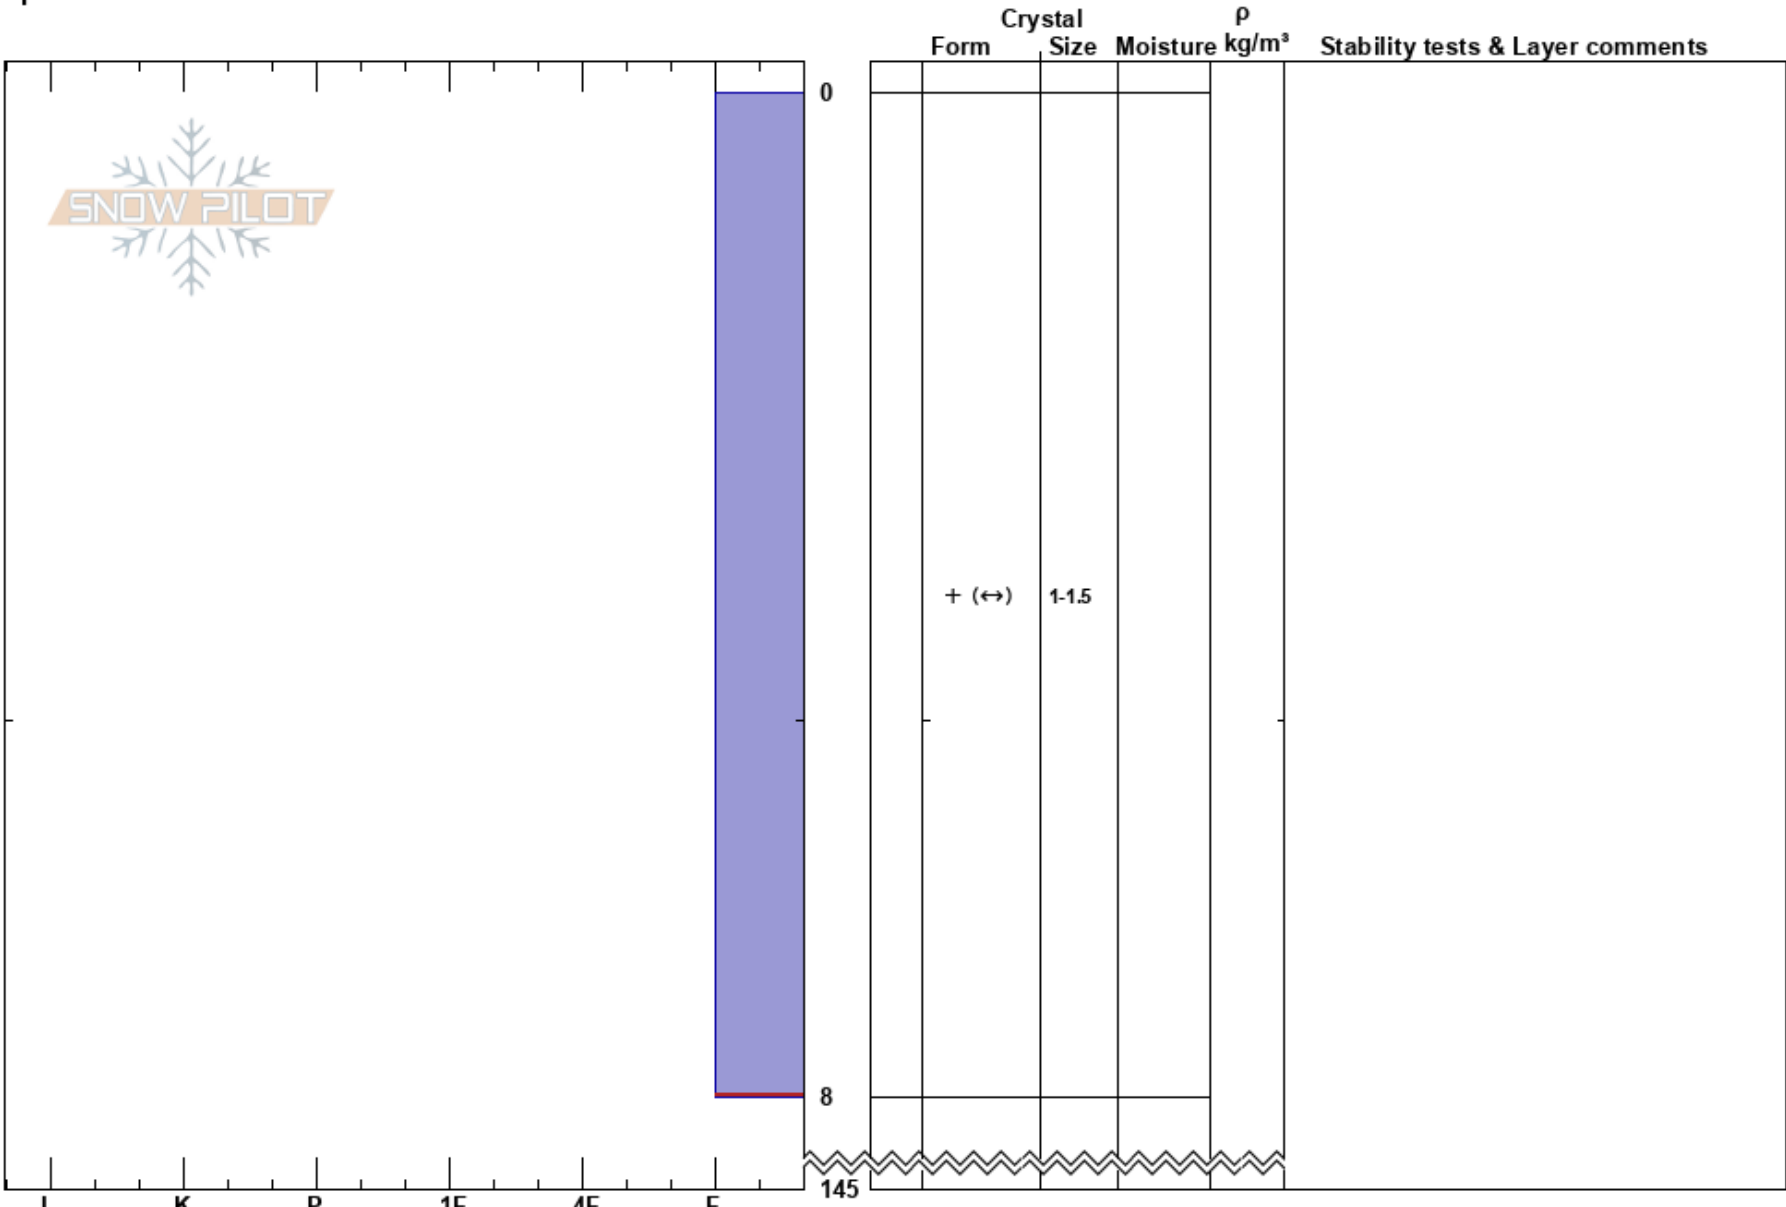

Lolo G spot
Bitterroot
MT
Elevation: 6131 ft
Aspect: 140°
Specifics:

Ryan Sorenson
03/07/2022 - 1:00pm
Co-ord: 46.66514N, -114.59453W
Slope Angle: 15°
Wind Loading:

Stability:
Air Temperature: -5°C
Sky Cover: SCT
Precipitation: NO
Wind: SW Light Breeze
HS: 145
PF: 6
PS: 6
0-8cm: Problematic layer