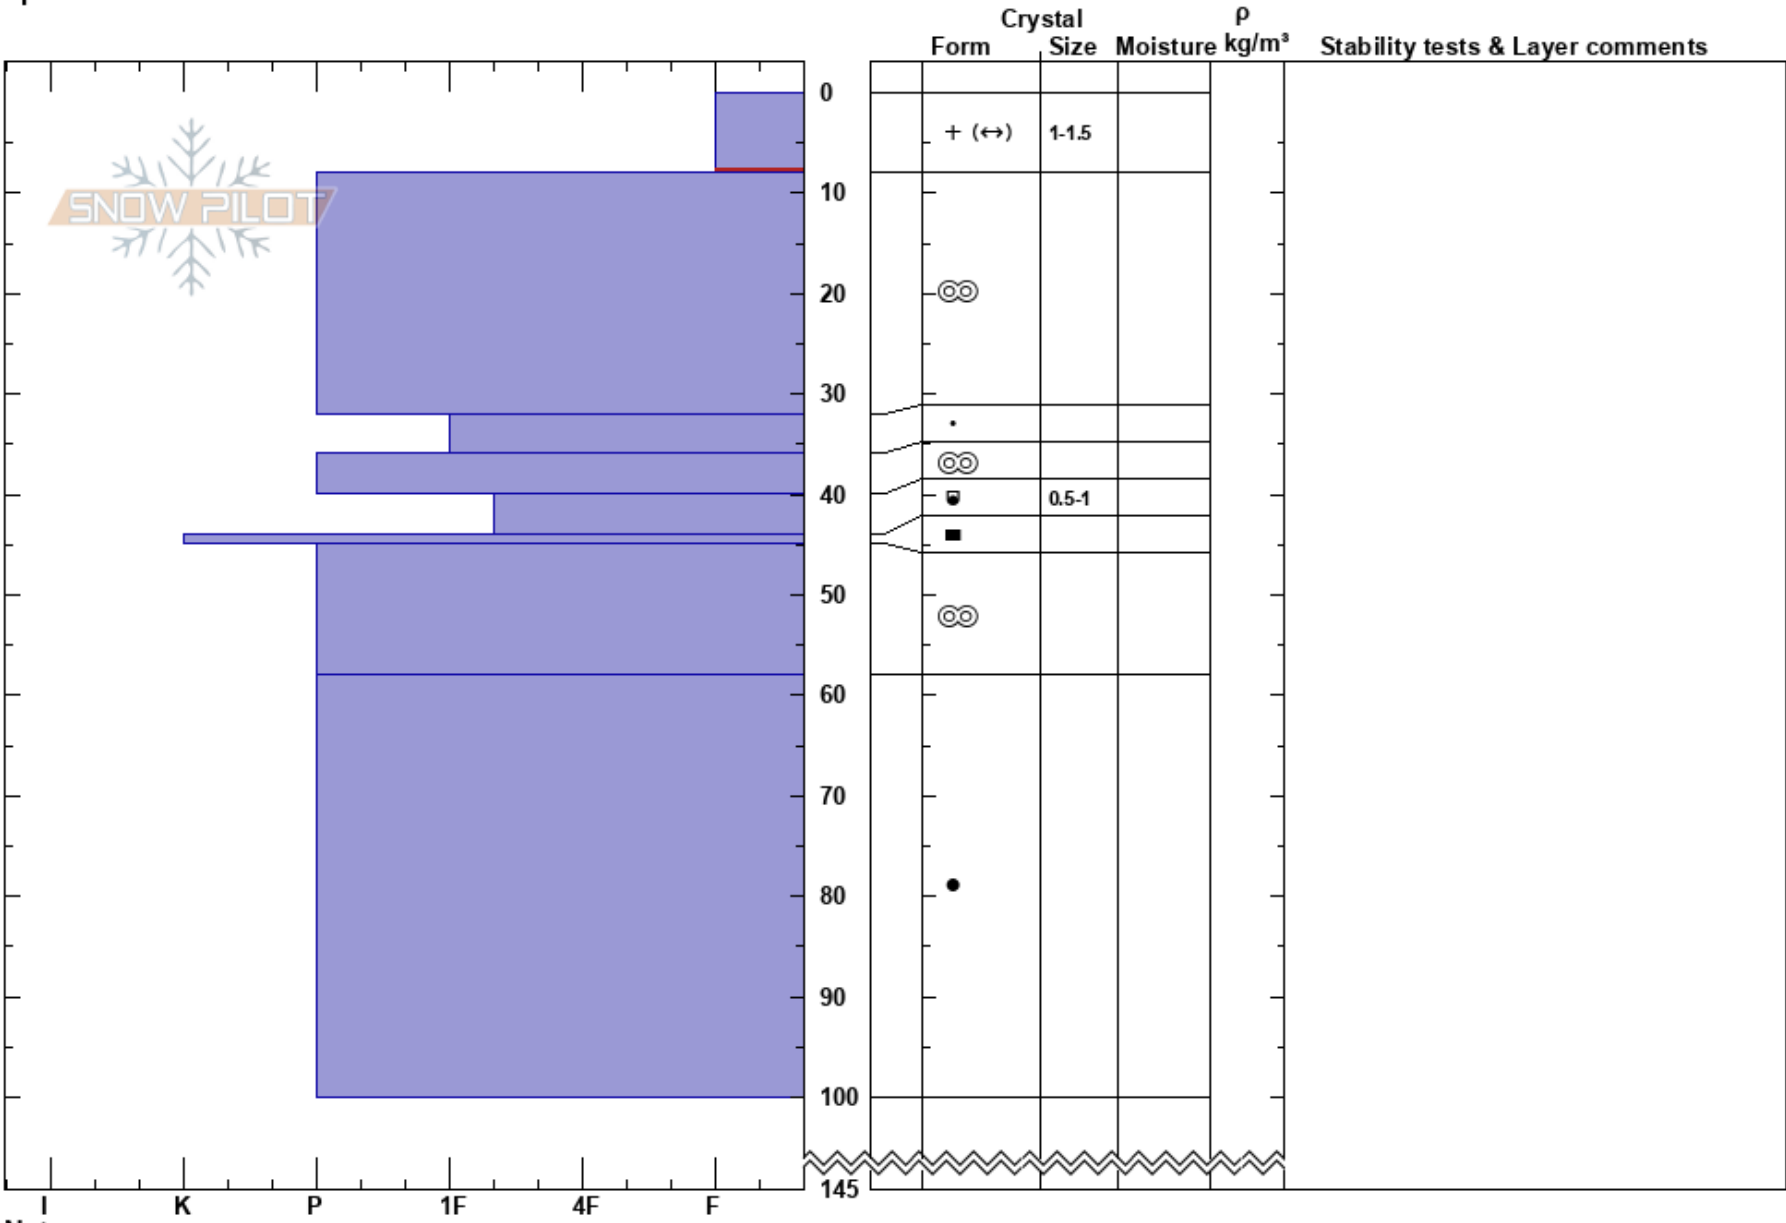

Lolo G spot
 Bitterroot
 MT
 Elevation: 6131 ft
 Aspect: 140°
 Specifics:

Ryan Sorenson
 03/07/2022 - 1:00pm
 Co-ord: 46.66514N, -114.59453W
 Slope Angle: 15°
 Wind Loading:

Stability:
 Air Temperature: -5°C
 Sky Cover: SCT
 Precipitation: NO
 Wind: SW Light Breeze

HS: 145
 PF: 6
 PS: 6
 0-8cm: Problematic layer

Notes: