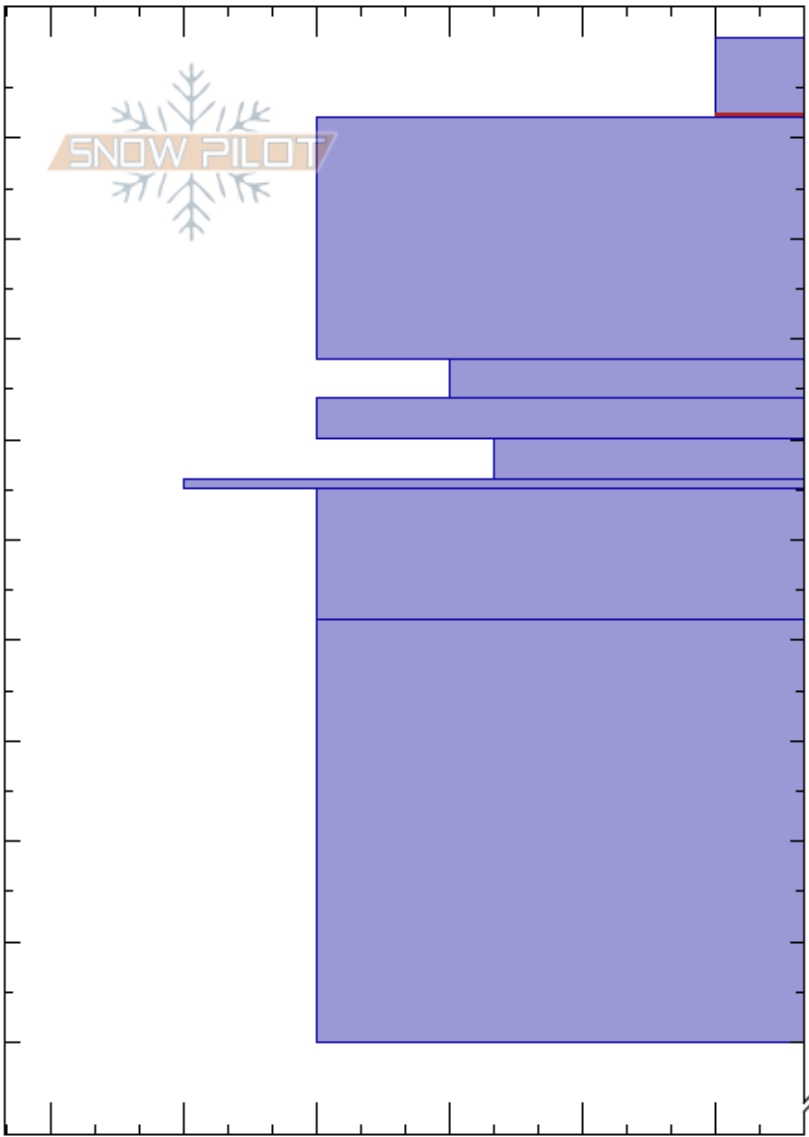

Lolo G spot
 Bitterroot
 MT
 Elevation: 6131 ft
 Aspect: 140°
 Specifics:

Ryan Sorenson
 03/07/2022 - 1:00pm
 Co-ord: 46.66514N, -114.59453W
 Slope Angle: 15°
 Wind Loading:

Stability:
 Air Temperature: -5°C
 Sky Cover: SCT
 Precipitation: NO
 Wind: SW Light Breeze

HS: 145
 PF: 6
 PS: 6
 0-8cm: Problematic layer

Crystal Form	Crystal Size	Moisture	ρ kg/m ³	Stability tests & Layer comments
+ (↔)	1-1.5			
⊙ ⊙				
.				
⊙ ⊙				
■	0.5-1			
⊙ ⊙				
●				

Notes: