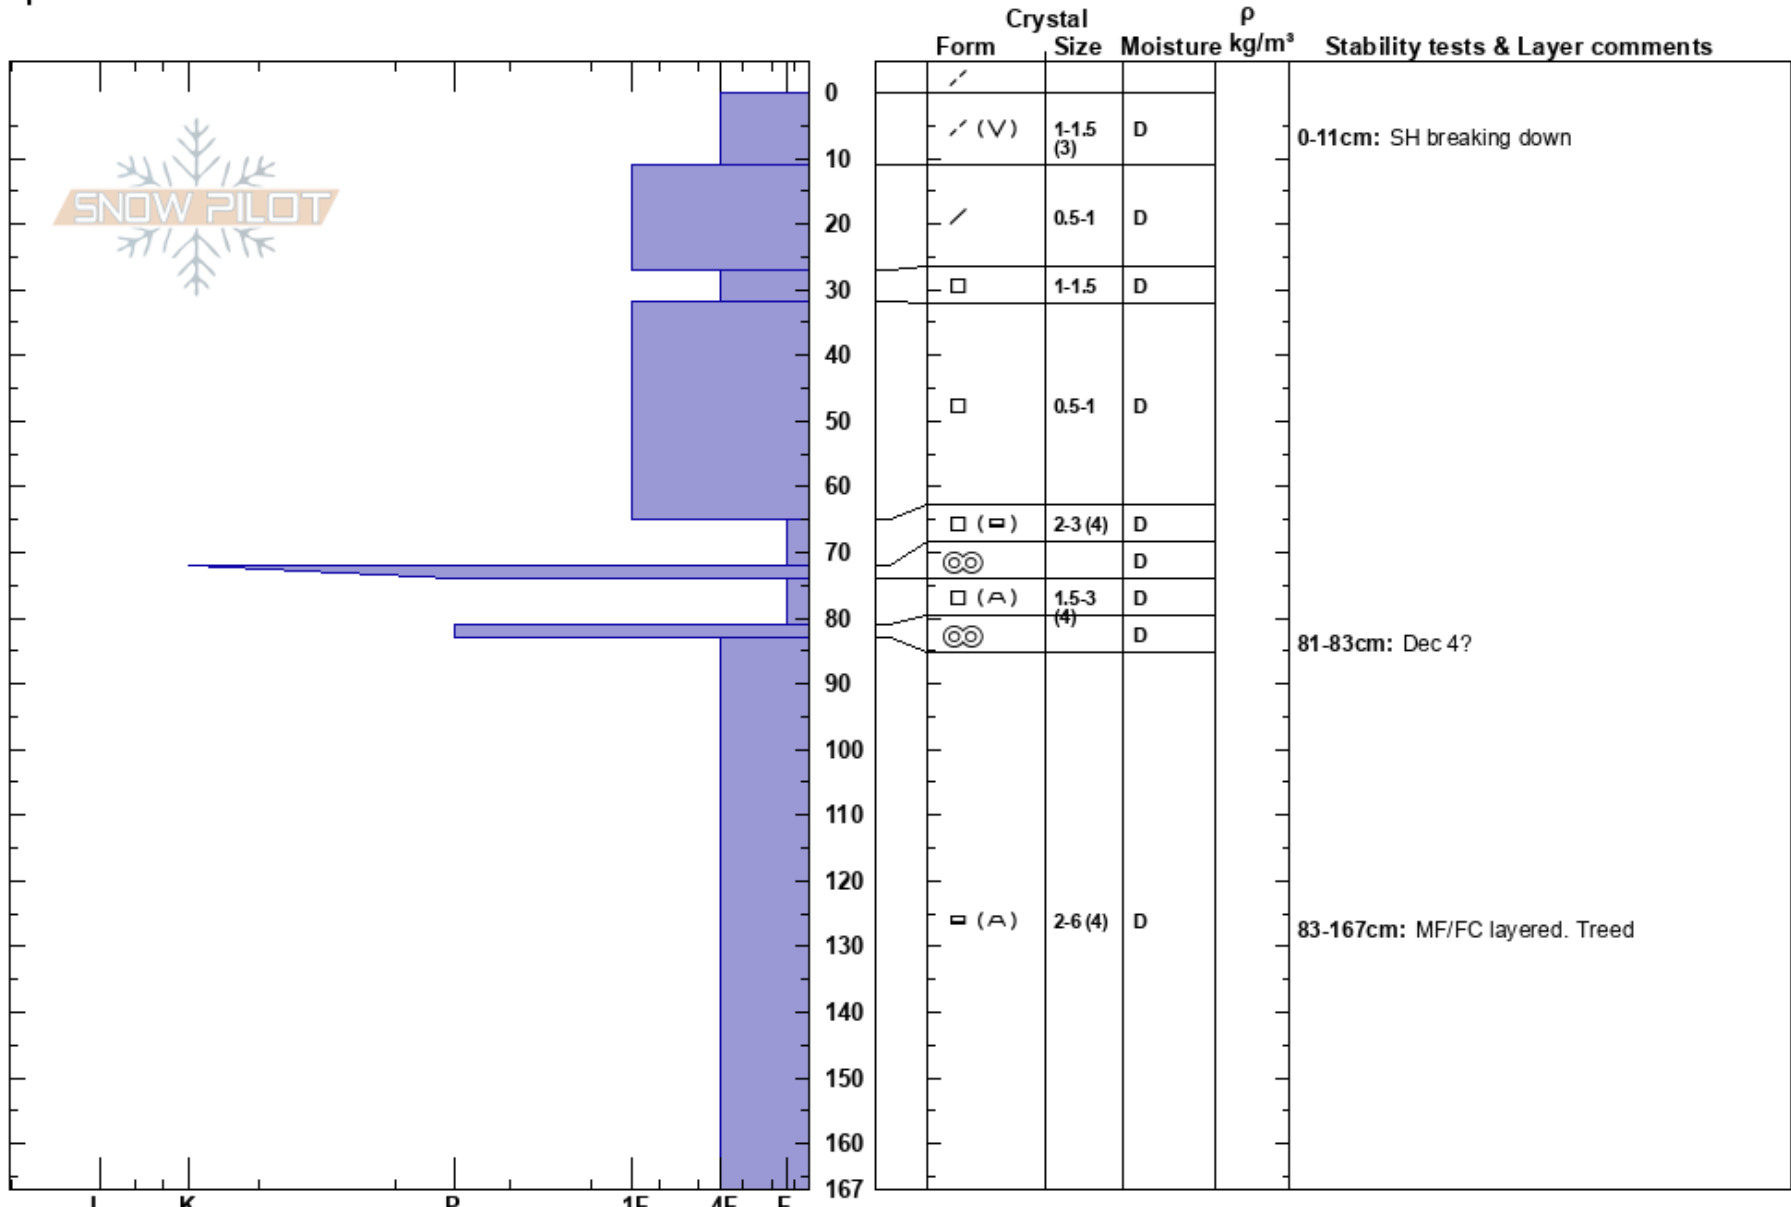

Estonia Main
 Monashee
 BC
Elevation: 1990 m
Aspect: 10°
Specifics:

Keefer Lake
 06/03/2022 - 14:04
Co-ord: 50.16391N, -118.36340W
Slope Angle: 35°
Wind Loading: previous

Stability:
Air Temperature: -7.1°C
Sky Cover: FEW
Precipitation: NO
Wind: NW Light Breeze

HS: 167
PF: 50
PS: 20
Layer Notes:
 0-11cm: SH breaking down
 81-83cm: Dec 4?
 83-167cm: MF/FC layered. Treed

Notes: Quick pit to check stability. Poor location due to junior conifers below snow pack. Treed bottom with small rocks and dirt. Evidence of wind loading from previous and recent windward scouring.