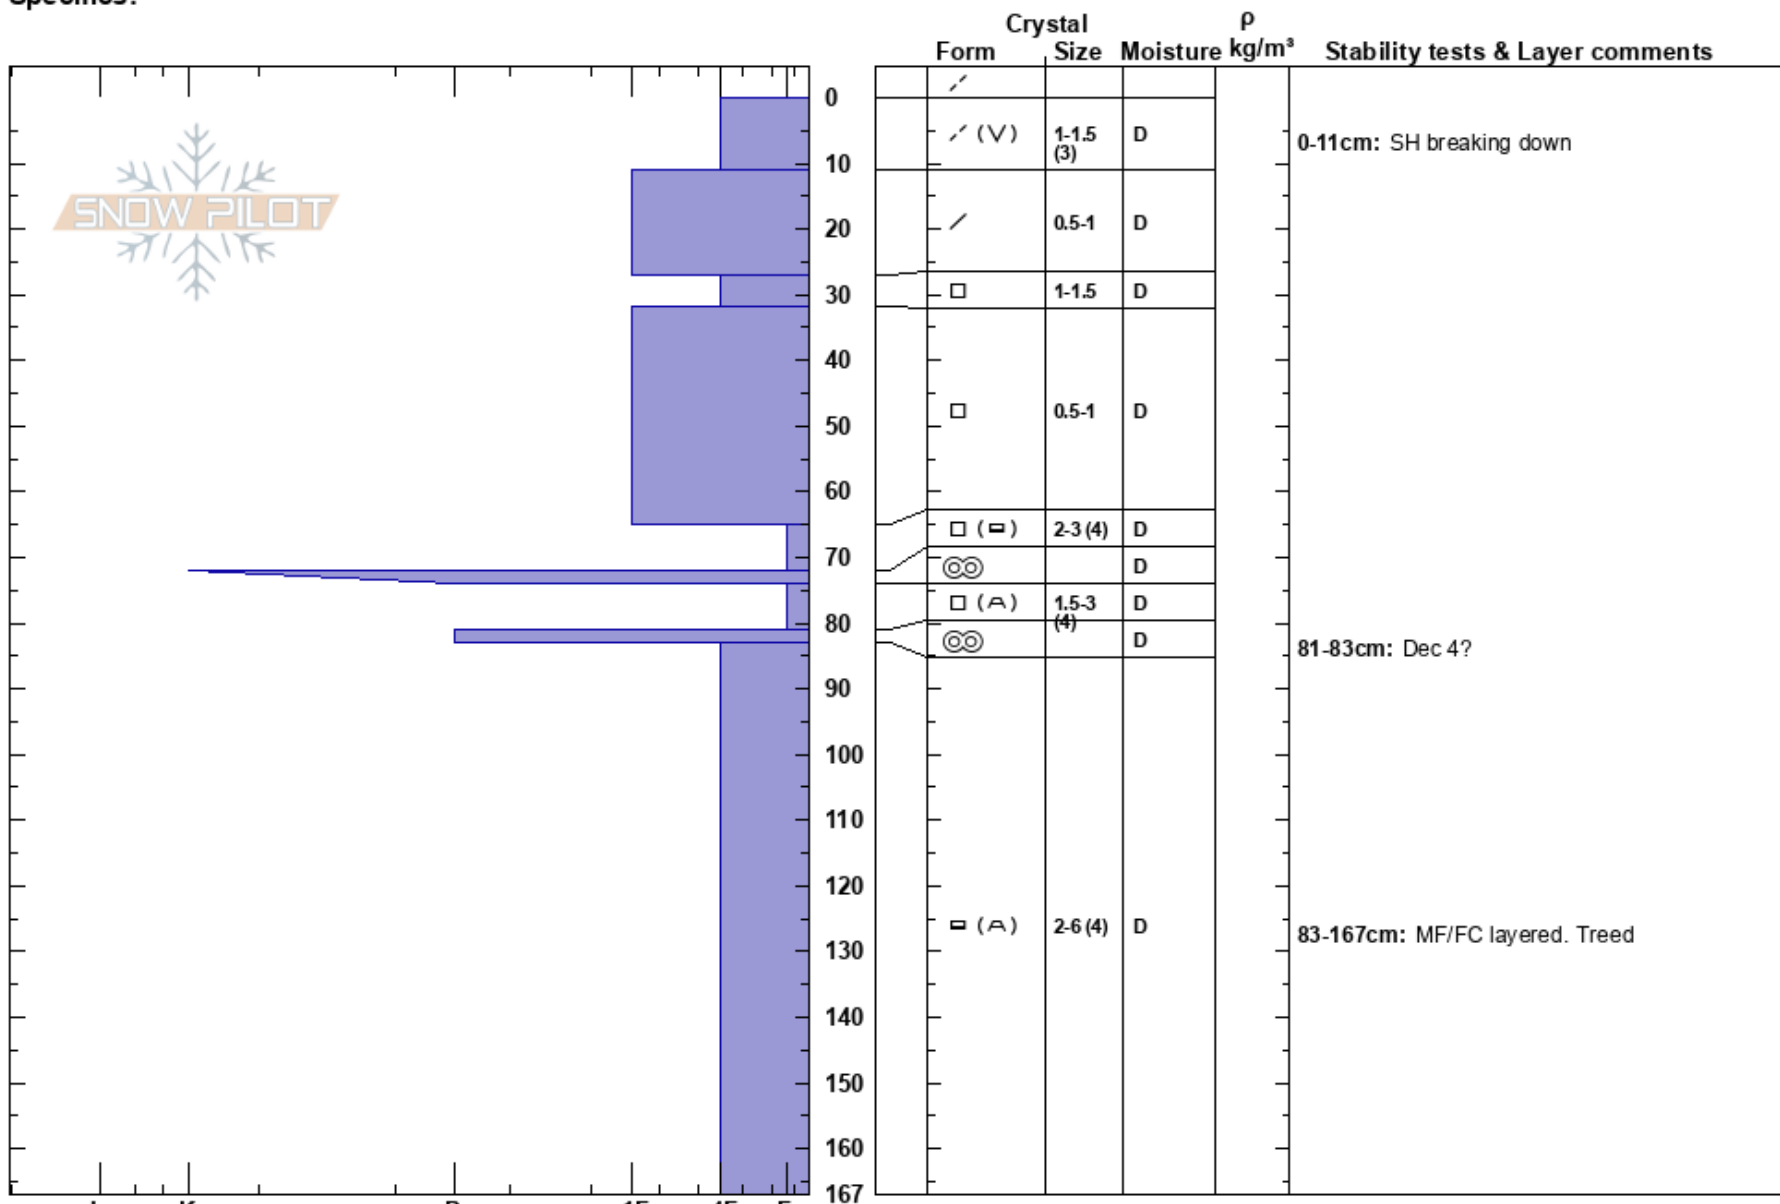

Estonia Main
 Monashee
 BC
Elevation: 1990 m
Aspect: 10°
Specifics:

Keefer Lake
 06/03/2022 - 14:04
Co-ord: 50.16391N, -118.36340W
Slope Angle: 35°
Wind Loading: previous

Stability:
Air Temperature: -7.1°C
Sky Cover: FEW
Precipitation: NO
Wind: NW Light Breeze

HS: 167
PF: 50
PS: 20
Layer Notes:
 0-11cm: SH breaking down
 81-83cm: Dec 4?
 83-167cm: MF/FC layered. Treed

Notes: Quick pit to check stability. Poor location due to junior conifers below snow pack. Treed bottom with small rocks and dirt. Evidence of wind loading from previous and recent windward scouring.