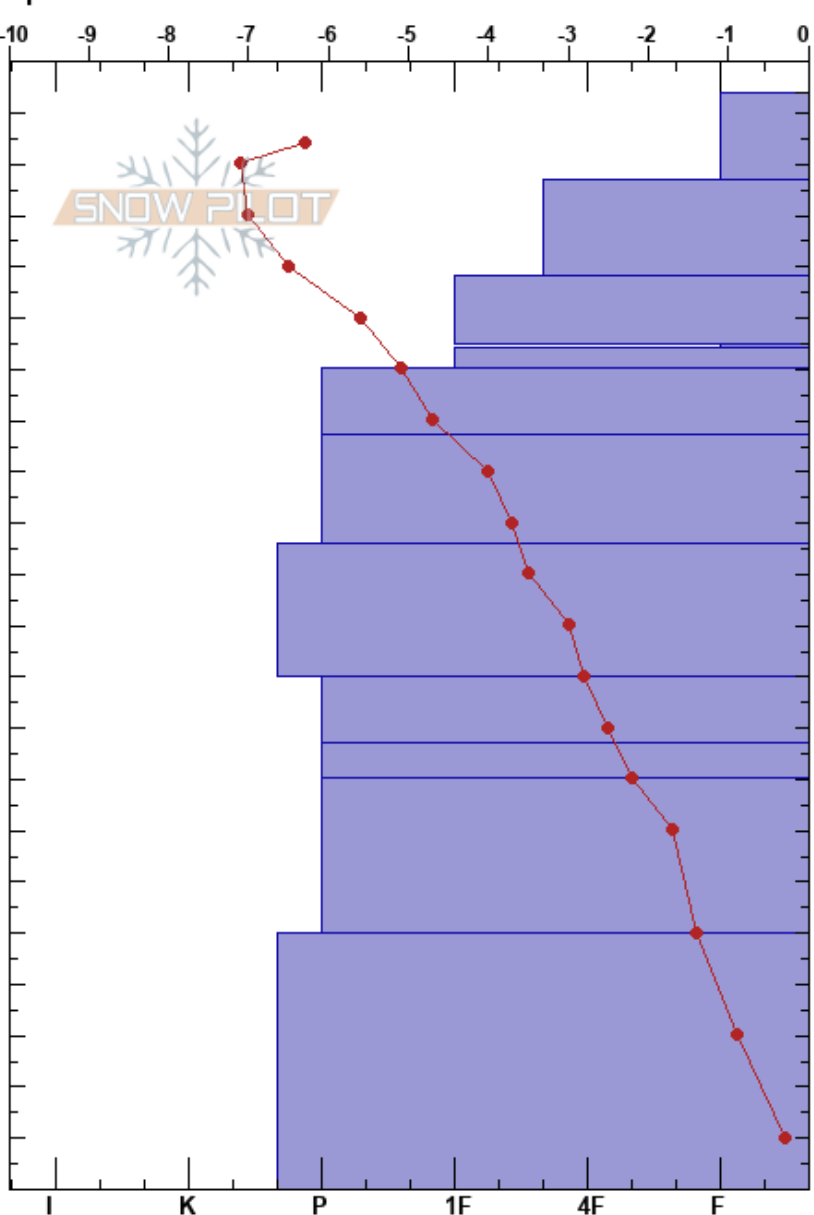

Weekly dogtooth  
 purcell  
 BC  
 Elevation: 2061 m  
 Aspect:  
 Specifics:

gili keselman  
 07/03/2022 - 12:00  
 Co-ord: 51.28368N, -117.07431W  
 Slope Angle:  
 Wind Loading: no

Stability:  
 Air Temperature: -2.7°C PF: 30  
 Sky Cover: BKN  
 Precipitation: S-1  
 Wind: Calm

Layer Notes:

Form	Crystal Size	Moisture	$\rho$ kg/m <sup>3</sup>	Stability tests & Layer comments
⚡	2			
/	2	D	120	
/	1.5-1		200	← ECTN8 @197cm ← CT11, RP @197cm x2
•	0.5		250	
∨	2		250	
•	0.5		370	
⊖	0.5		370	
⊖	0.5		370	
⊖	0.5-1		350	
□	3		310	
⊙⊙			370	
			390	
□	2-3			
			450	
□	2-3			