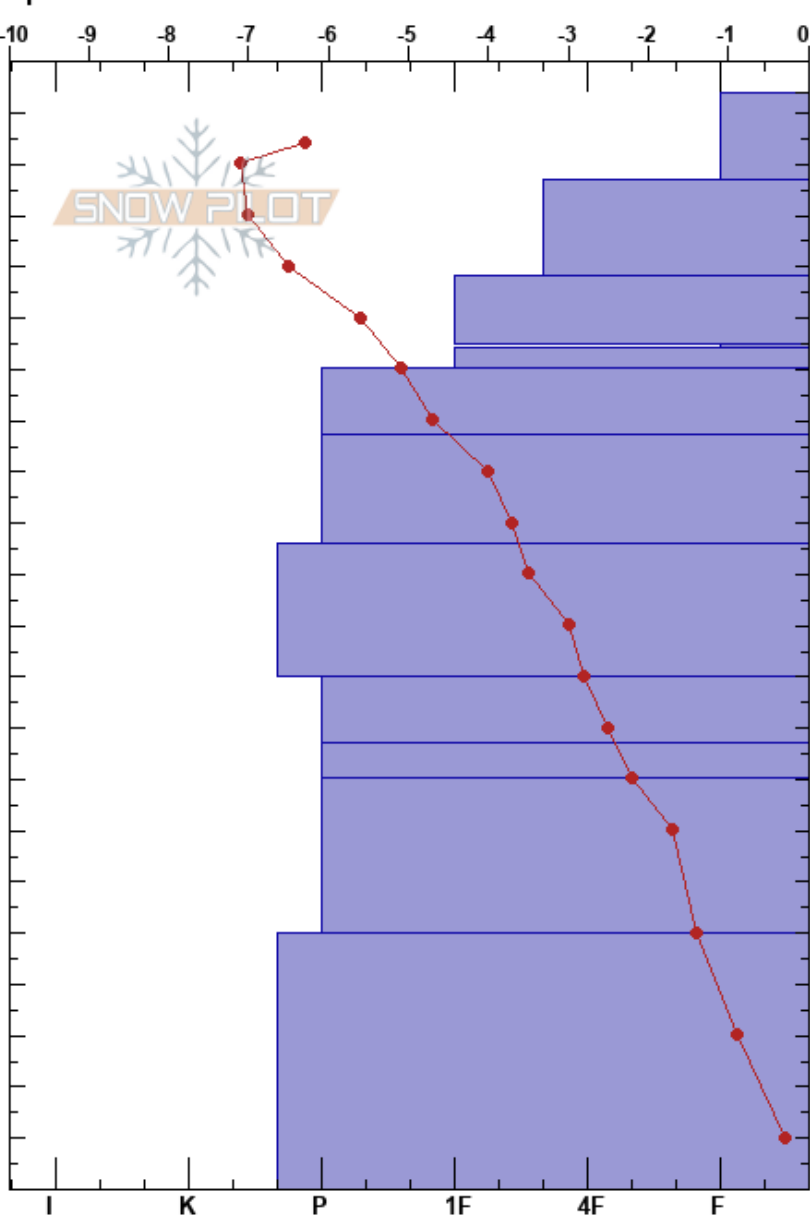

Weekly dogtooth
 purcell
 BC
 Elevation: 2061 m
 Aspect:
 Specifics:

gili keselman
 07/03/2022 - 12:00
 Co-ord: 51.28368N, -117.07431W
 Slope Angle:
 Wind Loading: no

Stability:
 Air Temperature: -2.7°C PF: 30
 Sky Cover: BKN
 Precipitation: S-1
 Wind: Calm

Layer Notes:

| Form | Crystal Size | Moisture | ρ kg/m ³ | Stability tests & Layer comments |
|------|--------------|----------|--------------------------|--|
| ⚡ | 2 | | | |
| / | 2 | D | 120 | |
| / | 1.5-1 | | 200 | ← ECTN8 @197cm ← CT11, RP @197cm x2 |
| • | 0.5 | | 250 | |
| ∨ | 2 | | 250 | |
| • | 0.5 | | 370 | |
| ⊖ | 0.5 | | 370 | |
| ⊖ | 0.5 | | 370 | |
| ⊖ | 0.5-1 | | 350 | |
| □ | 3 | | 310 | |
| ⊙⊙ | | | 370 | |
| | | | 390 | |
| □ | 2-3 | | | |
| | | | 450 | |
| □ | 2-3 | | | |