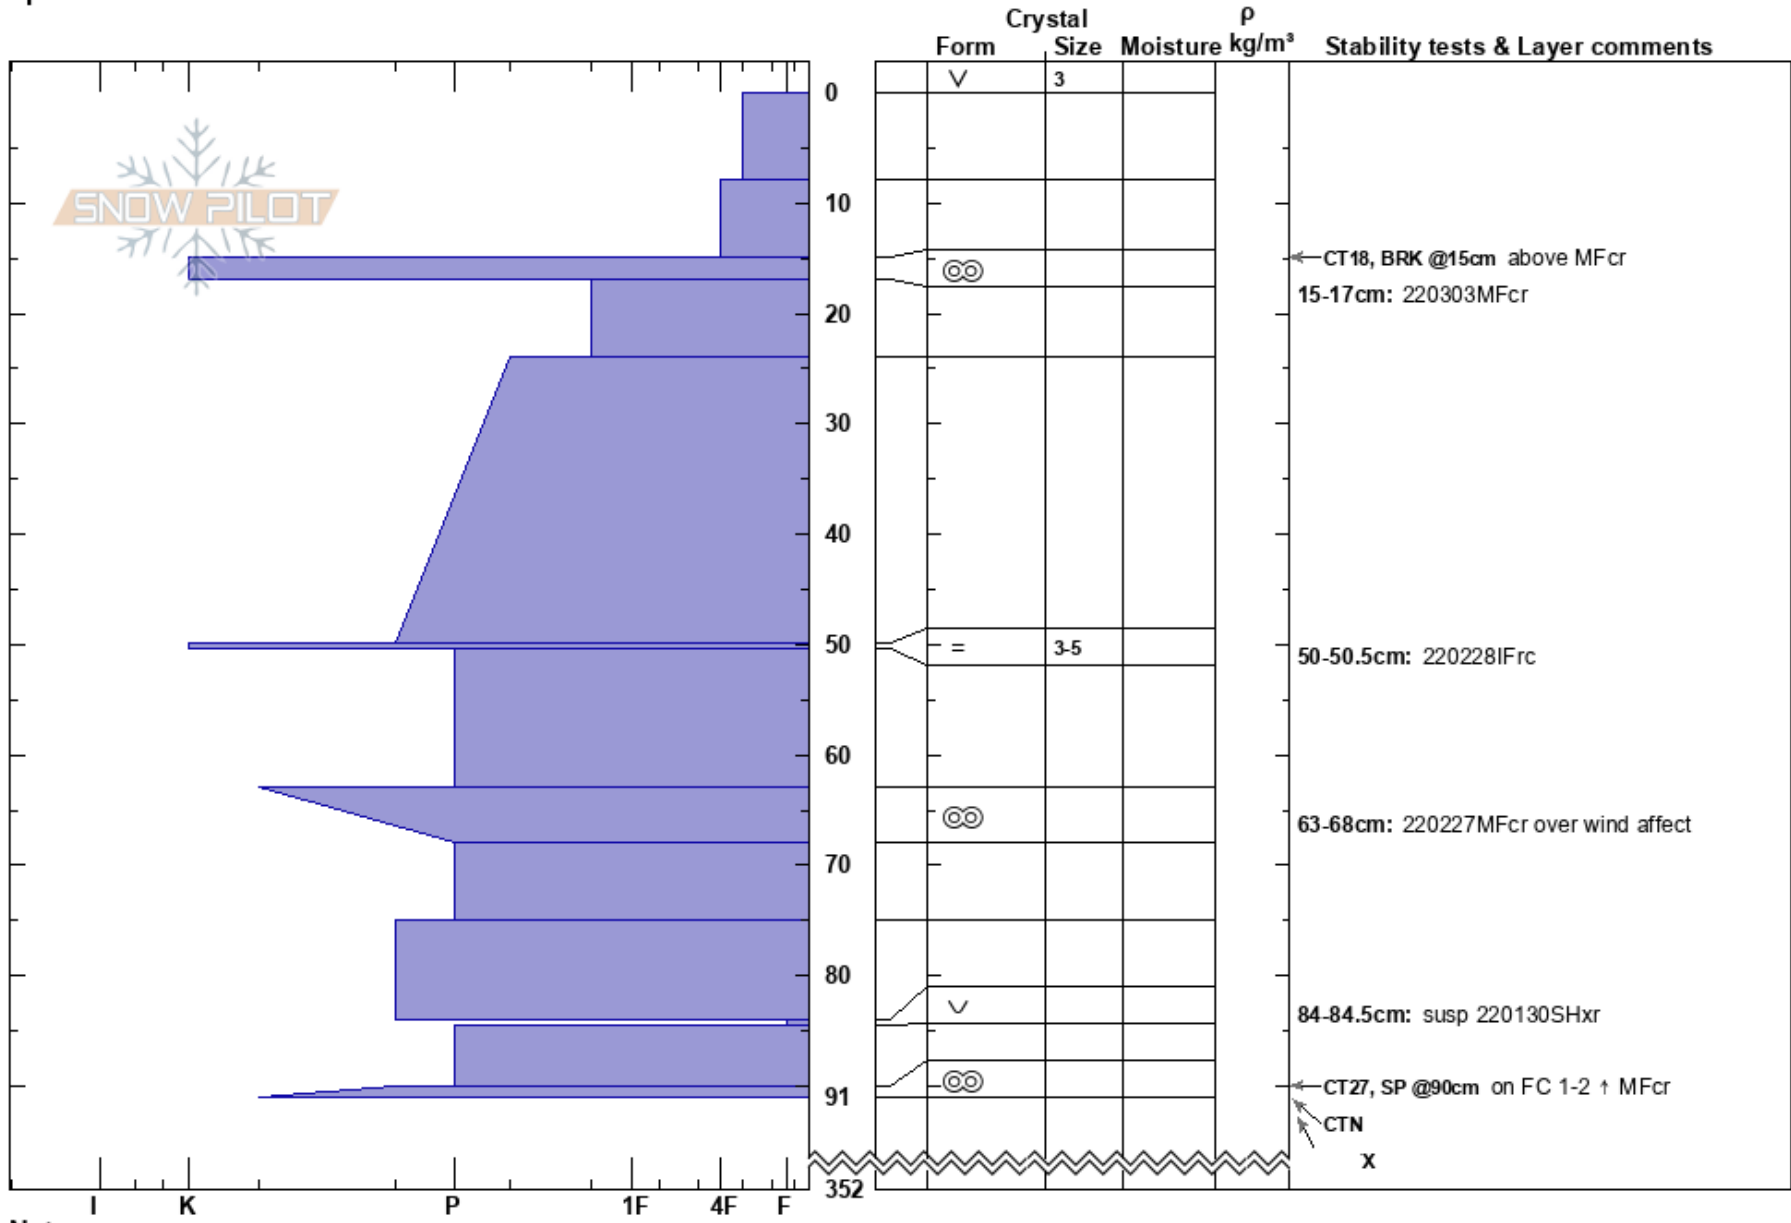

Kutetel Test
 Selkirks
 BC
 Elevation: 2087 m
 Aspect: 90°
 Specifics:

Greg Barnhouse
 07/03/2022 - 11:35
 Co-ord: 49.43894N, -117.11240W
 Slope Angle: 22°
 Wind Loading: yes

Stability:
 Air Temperature: -1.5°C
 Sky Cover: BKN
 Precipitation: S-1
 Wind: NW Moderate

HS:352
 PF: 25
 15-17cm: 220303MFcr
 50-50.5cm: 220228IFrc
 63-68cm: 220227MFcr over wind affect
 84-84.5cm: susp 220130SHxr
 90-91cm: 220114MFcr/FC breaking down

Notes: Obs: JW, LW
 Site: sparsely treed bench below open ALP bowl