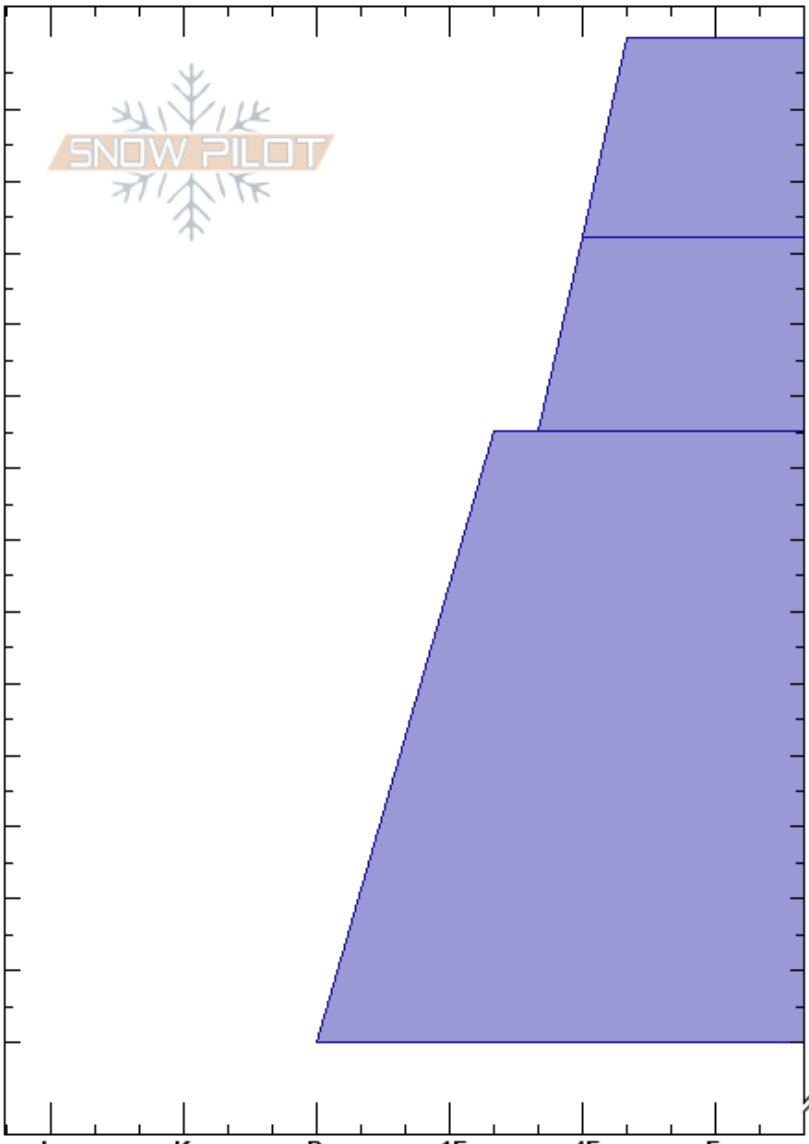

Rocky Rights Lower
Monashee
BC
Elevation: 1870 m
Aspect: N
Specifics:

Mustang Powder
07/03/2022 - 11:30
Co-ord:
Slope Angle: 38°
Wind Loading: yes

Stability:
Air Temperature:
Sky Cover: OVC
Precipitation: NO
Wind: NW Moderate
HS:310 Layer Notes:

| Depth (cm) | Crystal | | ρ kg/m ³ | Stability tests & Layer comments |
|------------|---------|------|-----------------------------|----------------------------------|
| | Form | Size | | |
| 0 | | | | |
| 10 | | | | |
| 20 | | | | |
| 30 | | | | |
| 40 | | | | |
| 50 | | | | |
| 60 | | | | |
| 70 | | | | |
| 80 | | | | |
| 90 | | | | |
| 100 | | | | |
| 110 | | | | |
| 120 | | | | |
| 130 | | | | |
| 140 | | | | |
| 310 | | | | |

← CT29, RP @72cm on 0.5mm FC
← CT27, SP @72cm on 0.5mm FC

Notes: