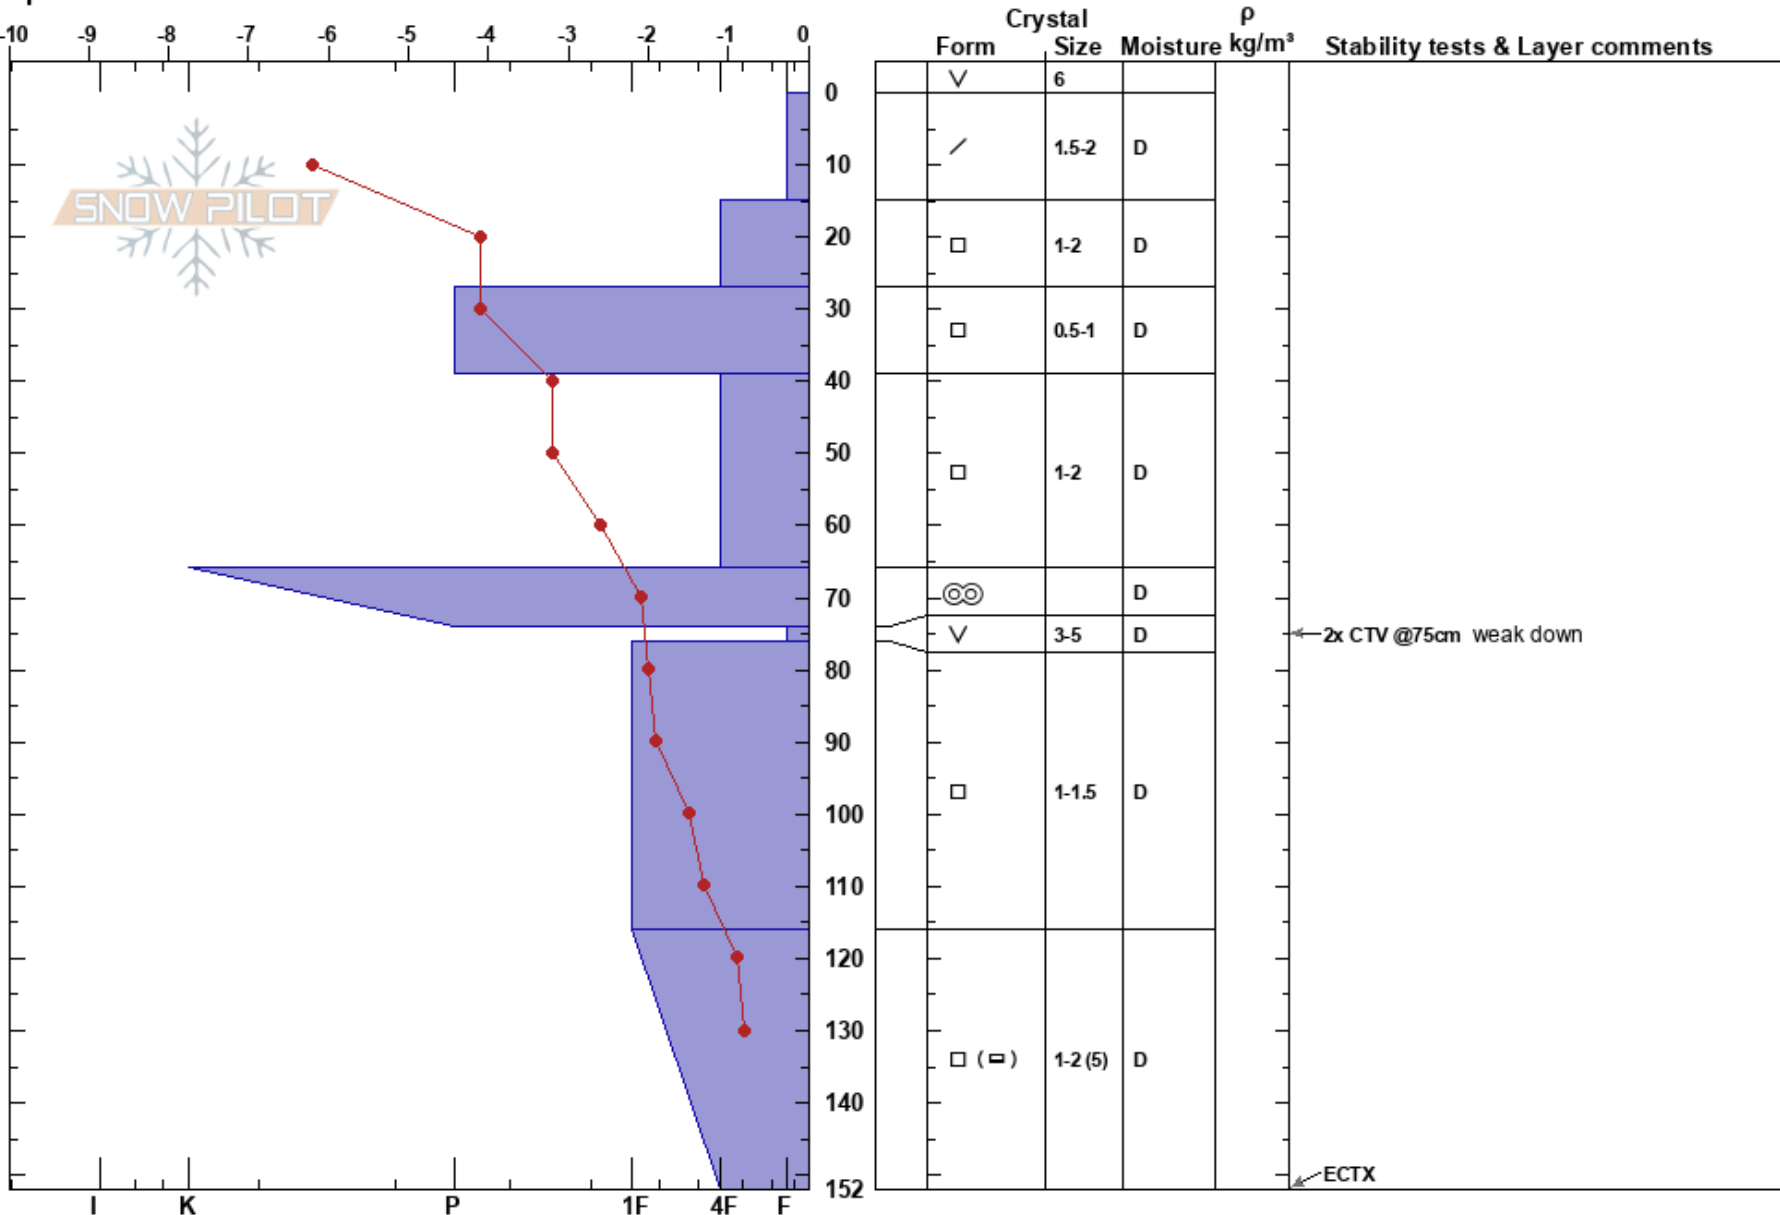

California Dreaming
 Monashee
 BC
 Elevation: 1960 m
 Aspect: 345°
 Specifics:

Keefer Lake
 06/03/2022 - 13:30
 Co-ord: 50.16675N, -118.35713W
 Slope Angle: 42°
 Wind Loading: previous

Stability:
 Air Temperature: -7.3°C
 Sky Cover: FEW
 Precipitation: NO
 Wind: NW Light Breeze

HS: 152
 PF: 50
 PS: 10

Layer Notes:

Notes: Pit dug at SZ of run on chute entrance. Wind loading (cross) and ample foliage near ground (trees). Pit dug with Darren Cook.