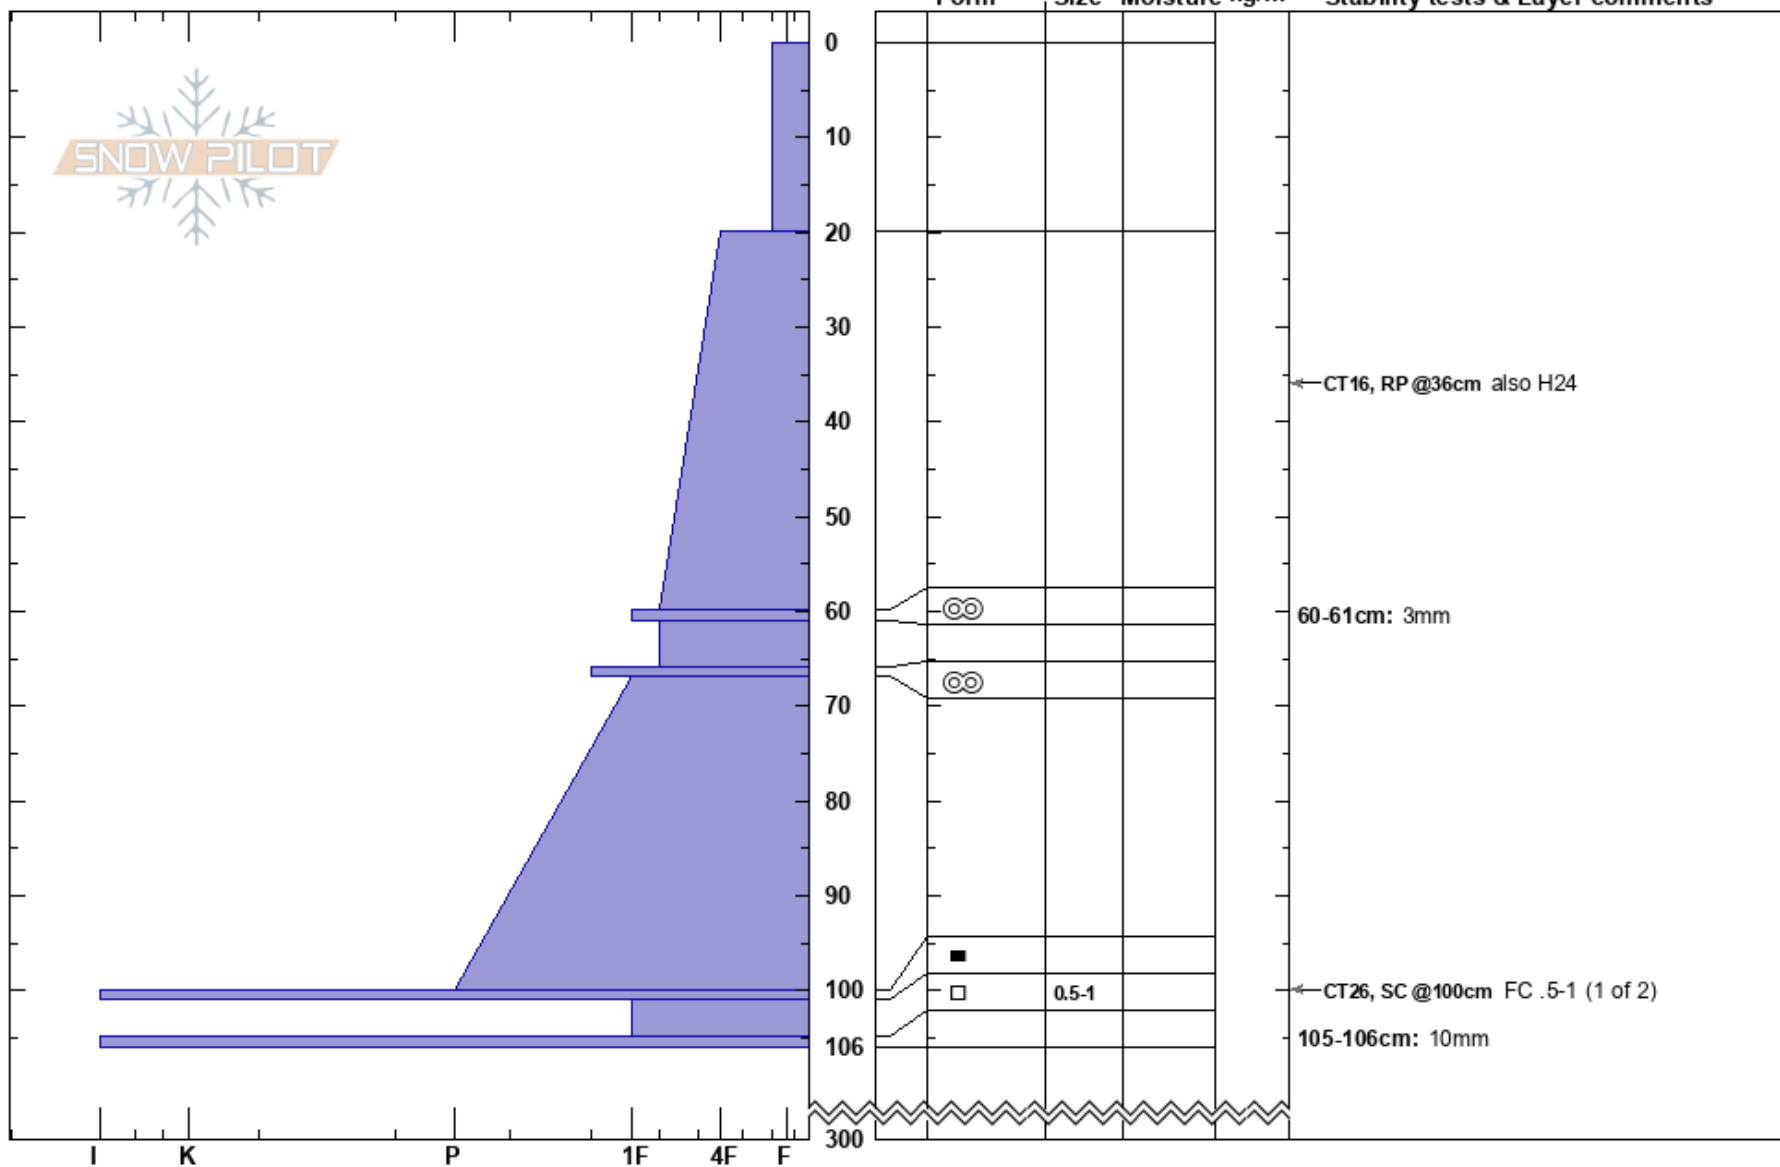

220307 Ridgelines  
 Monashee  
 BC  
 Elevation: 2225 m  
 Aspect: NE  
 Specifics:

Monashee Powder  
 07/03/2022 - 12:45  
 Co-ord:  
 Slope Angle: 35°  
 Wind Loading:

Stability:  
 Air Temperature:  
 Sky Cover:  
 Precipitation:  
 Wind:

HS:300  
 60-61cm: 3mm  
 105-106cm: 10mm

Notes: