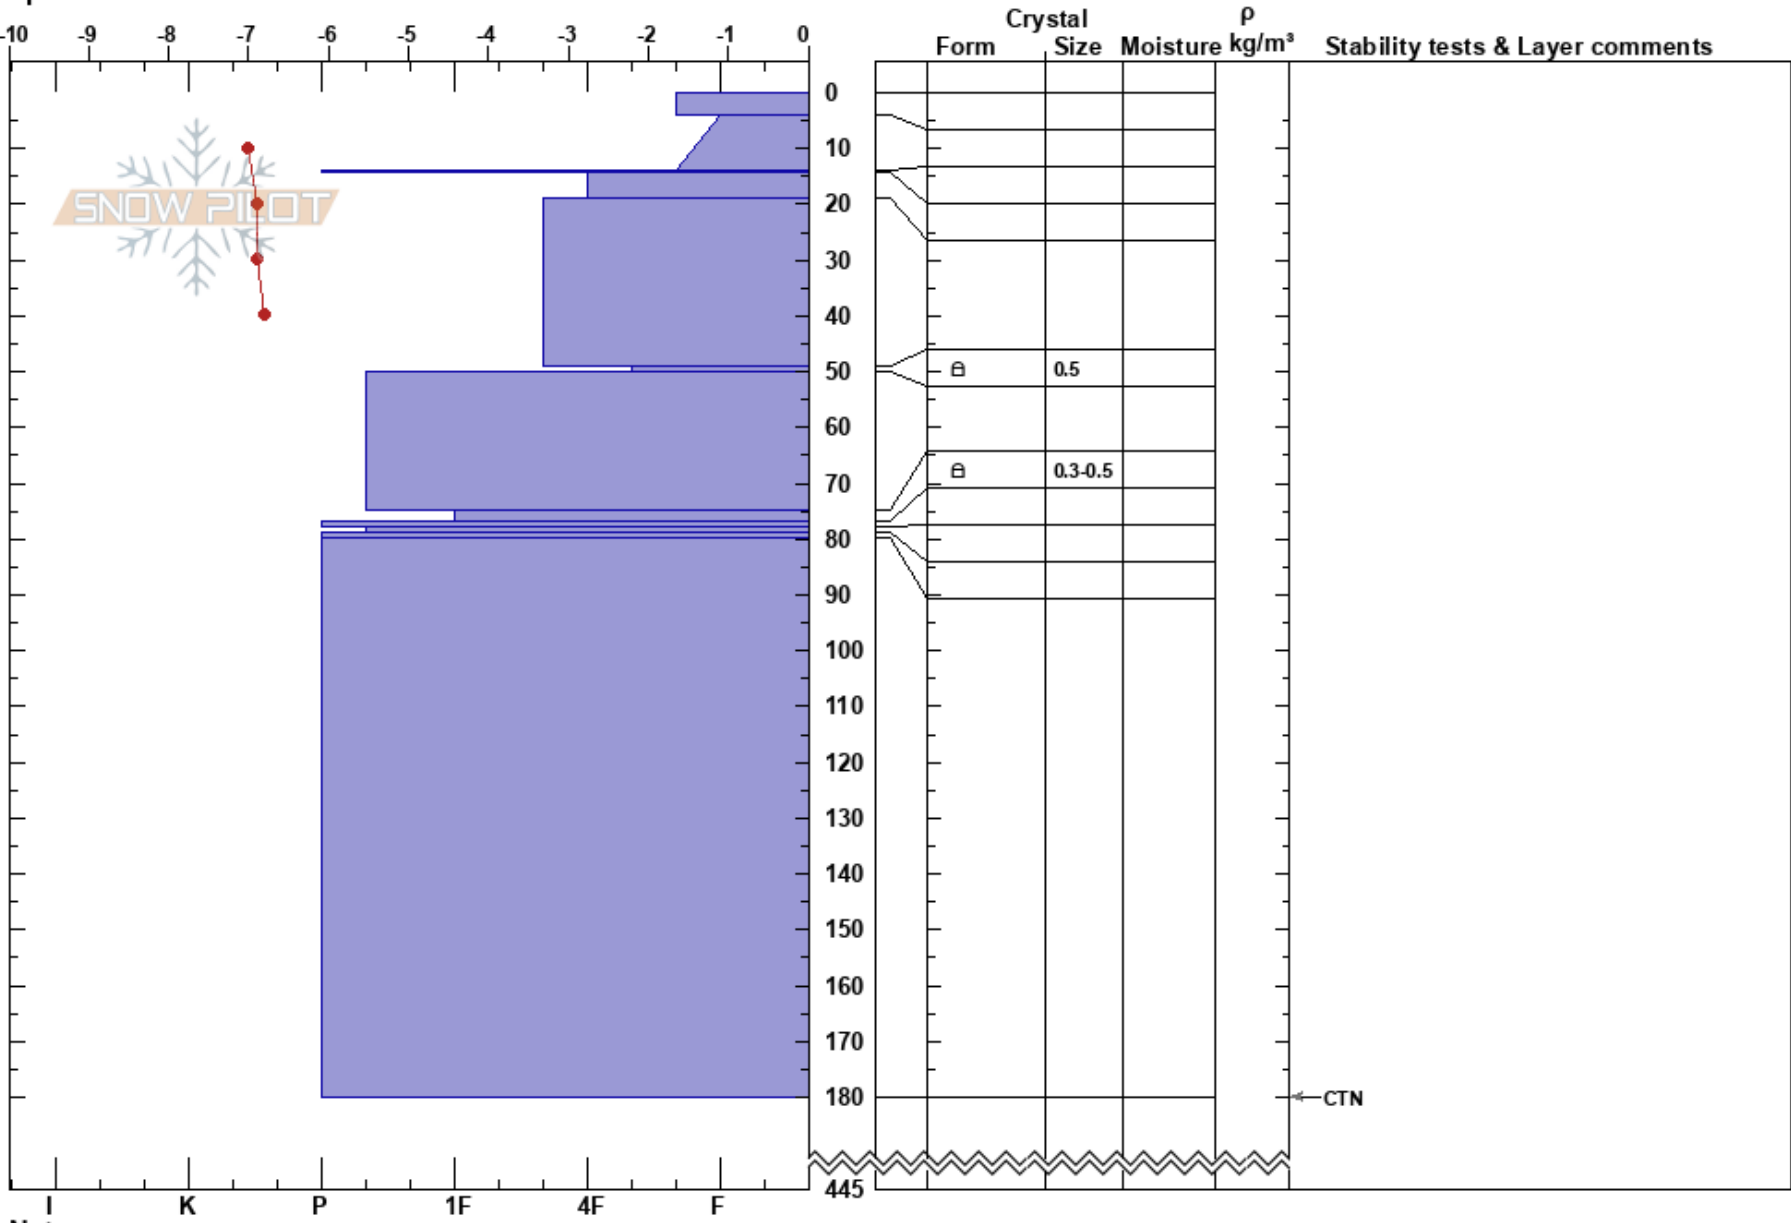

Rocky Right 1950  
Monashee  
BC  
Elevation: 1960 m  
Aspect: N  
Specifics:

Mustang Powder  
07/03/2022 - 11:05  
Co-ord:  
Slope Angle: 41°  
Wind Loading: yes

Stability: **HS:445** **Layer Notes:**  
Air Temperature: -5.5°C  
Sky Cover: OVC  
Precipitation: NO  
Wind: W Moderate

Notes: location was being rapidly loaded/wind pressed