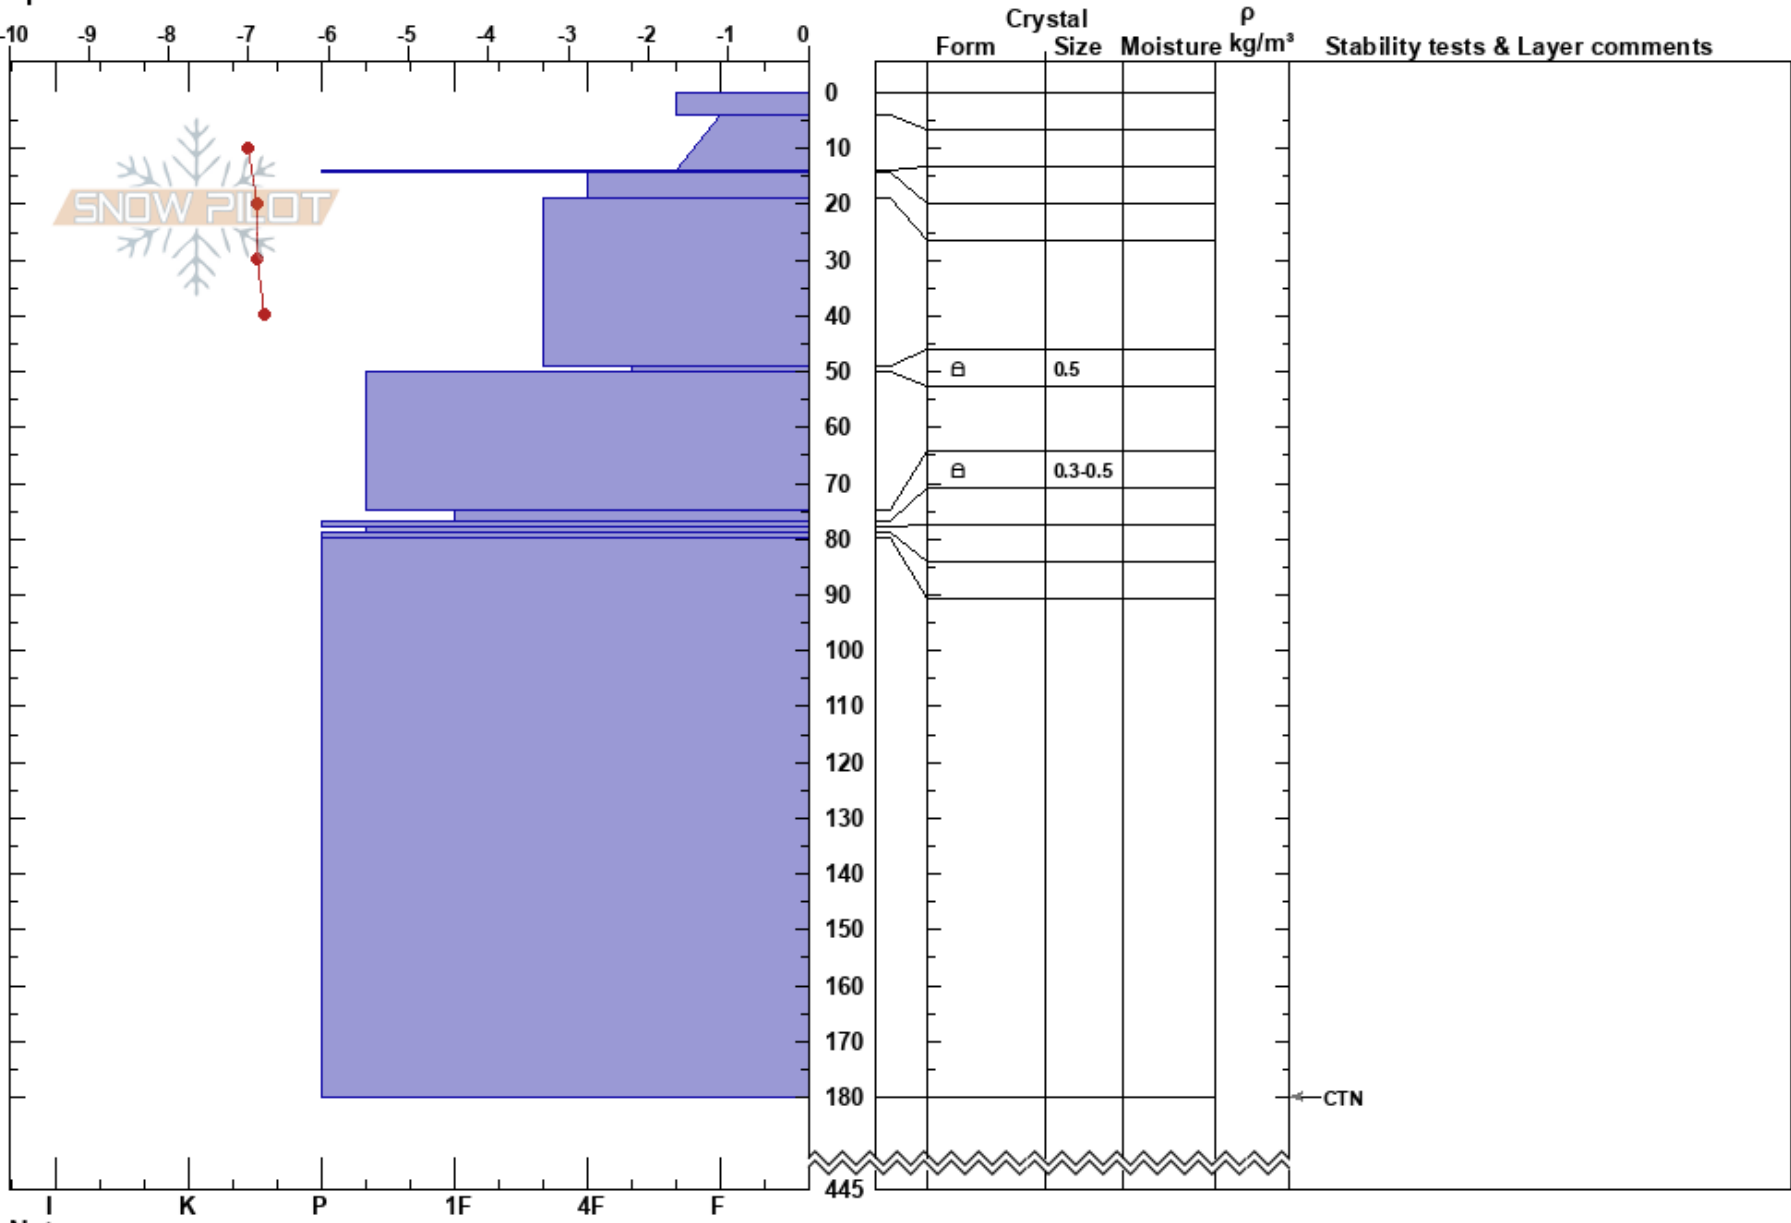

Rocky Right 1950  
 Monashee  
 BC  
 Elevation: 1960 m  
 Aspect: N  
 Specifics:

Mustang Powder  
 07/03/2022 - 11:05  
 Co-ord:  
 Slope Angle: 41°  
 Wind Loading: yes

Stability: **HS:445** **Layer Notes:**  
 Air Temperature: -5.5°C  
 Sky Cover: OVC  
 Precipitation: NO  
 Wind: W Moderate

Notes: location was being rapidly loaded/wind pressed