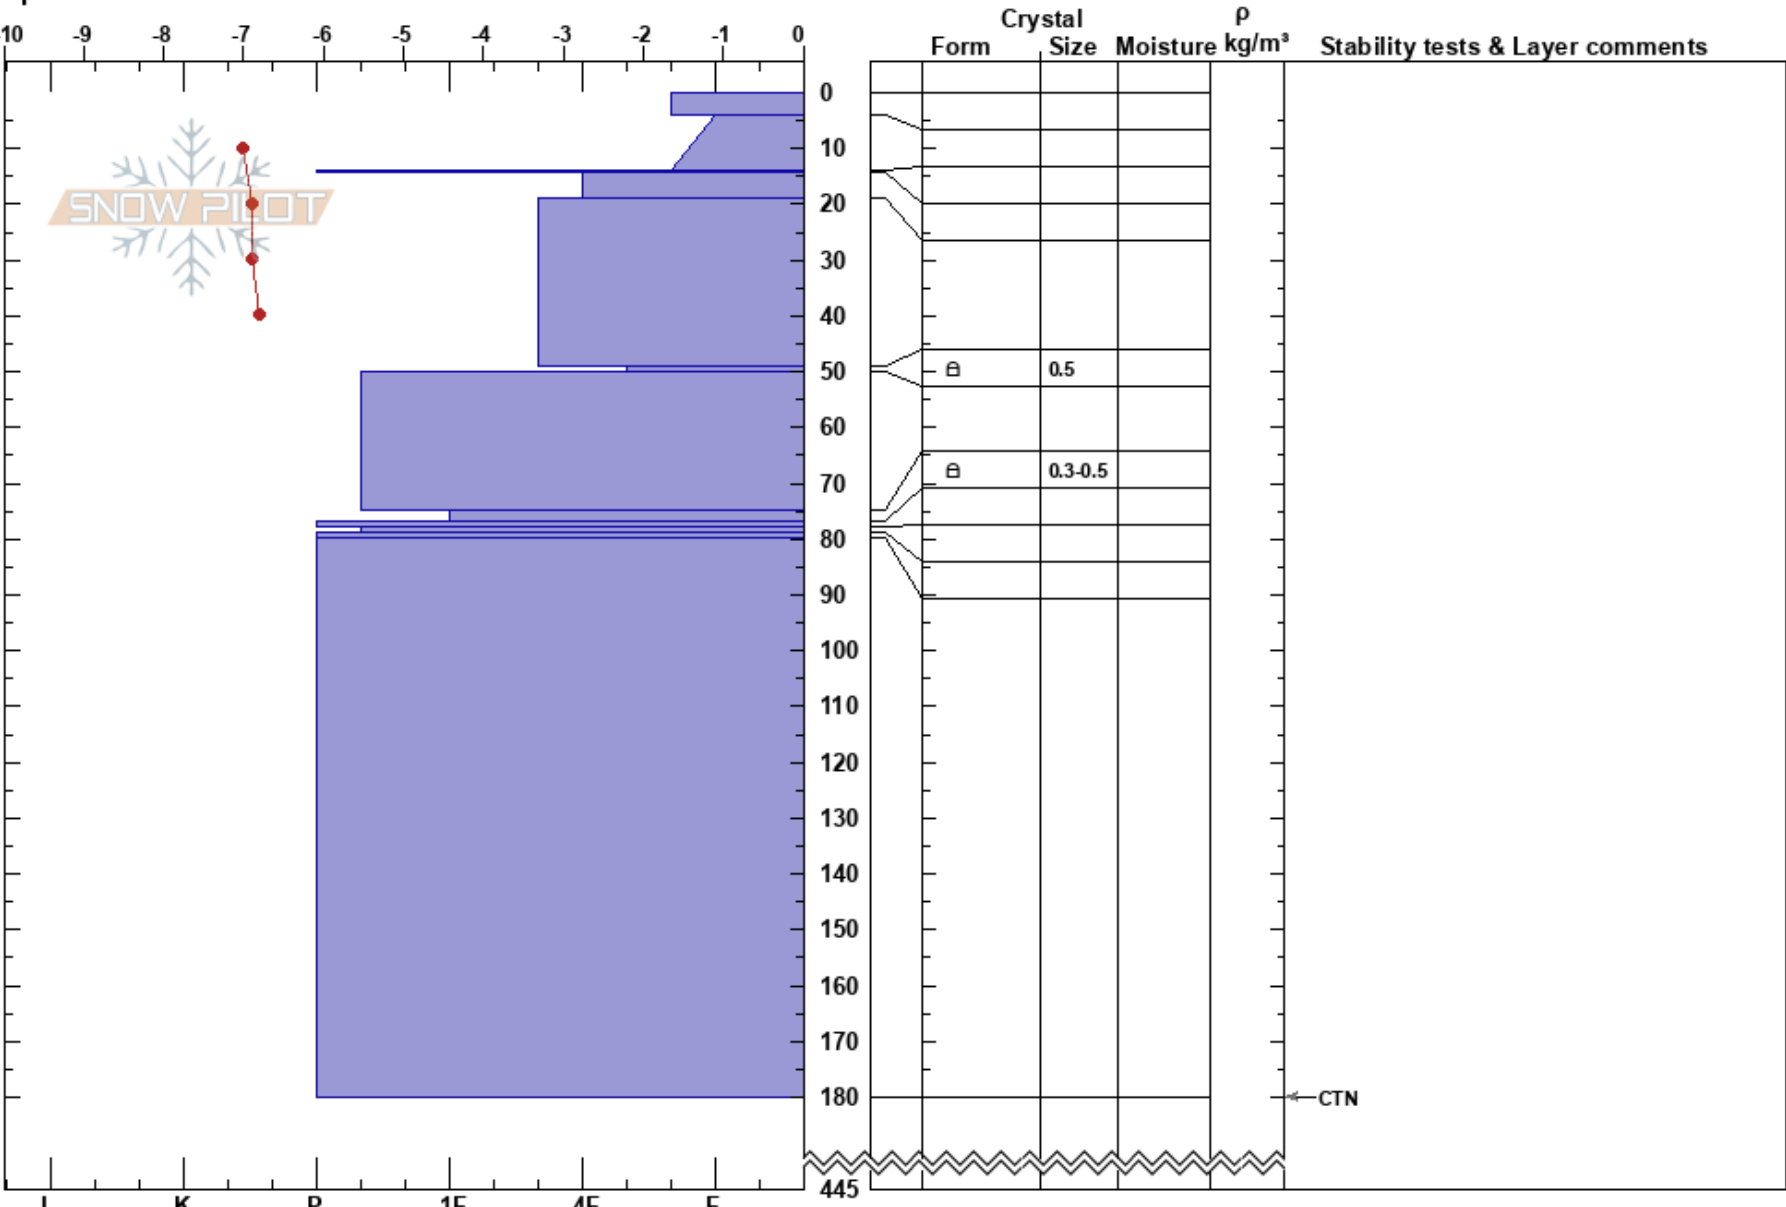

Rocky Right 1950  
 Monashee  
 BC  
 Elevation: 1960 m  
 Aspect: N  
 Specifics:

Mustang Powder  
 07/03/2022 - 11:05  
 Co-ord:  
 Slope Angle: 41°  
 Wind Loading: yes

Stability: **HS:445** **Layer Notes:**  
 Air Temperature: -5.5°C  
 Sky Cover: OVC  
 Precipitation: NO  
 Wind: W Moderate

Notes: location was being rapidly loaded/wind pressed