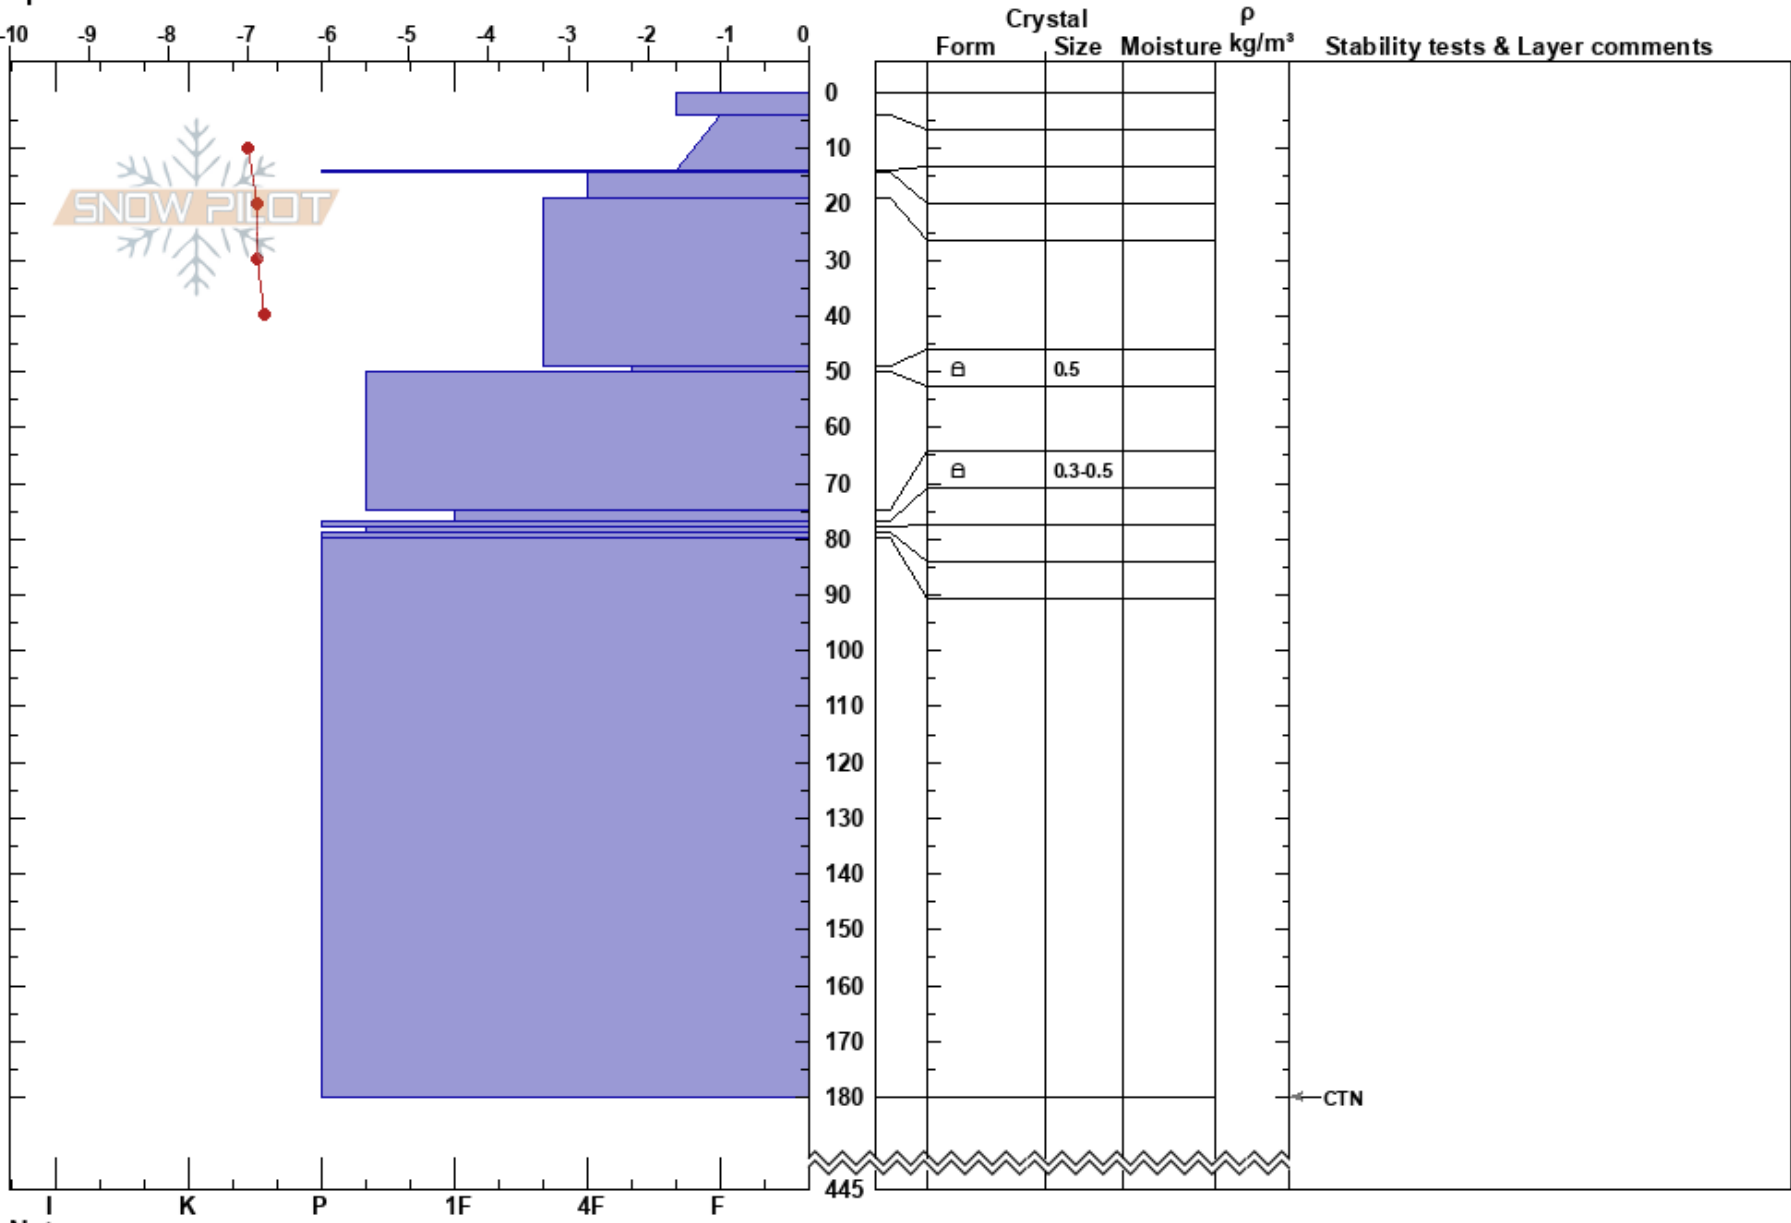

Rocky Right 1950
 Monashee
 BC
 Elevation: 1960 m
 Aspect: N
 Specifics:

Mustang Powder
 07/03/2022 - 11:05
 Co-ord:
 Slope Angle: 41°
 Wind Loading: yes

Stability: **HS:445** **Layer Notes:**
 Air Temperature: -5.5°C
 Sky Cover: OVC
 Precipitation: NO
 Wind: W Moderate

Notes: location was being rapidly loaded/wind pressed