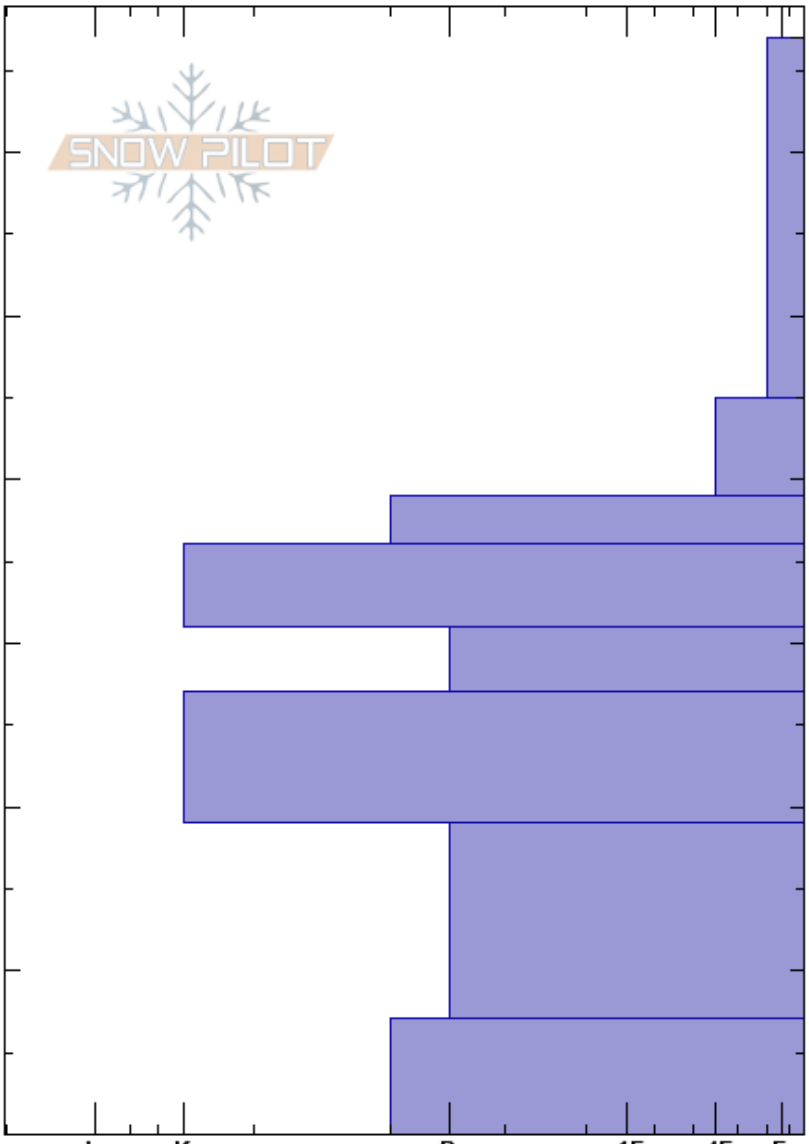

Ewin Ridge Pit#1
 Rockies
 BC
 Elevation: 2389 m
 Aspect: S
 Specifics:

Steve Kujt
 07/03/2022 - 09:30
 Co-ord: 11U 661133W 5540610N
 Slope Angle: 10°
 Wind Loading:

Stability:
 Air Temperature: -7°C
 Sky Cover:
 Precipitation: NO
 Wind: Calm

HS:67
 PF: 25
 Layer Notes:

Crystal Form	Crystal Size	Moisture	ρ kg/m ³	Stability tests & Layer comments
+	1-2			
□	2			
⊙⊙				
■				
^	5			
■				
^	3-5			
^	4-6			

Notes: