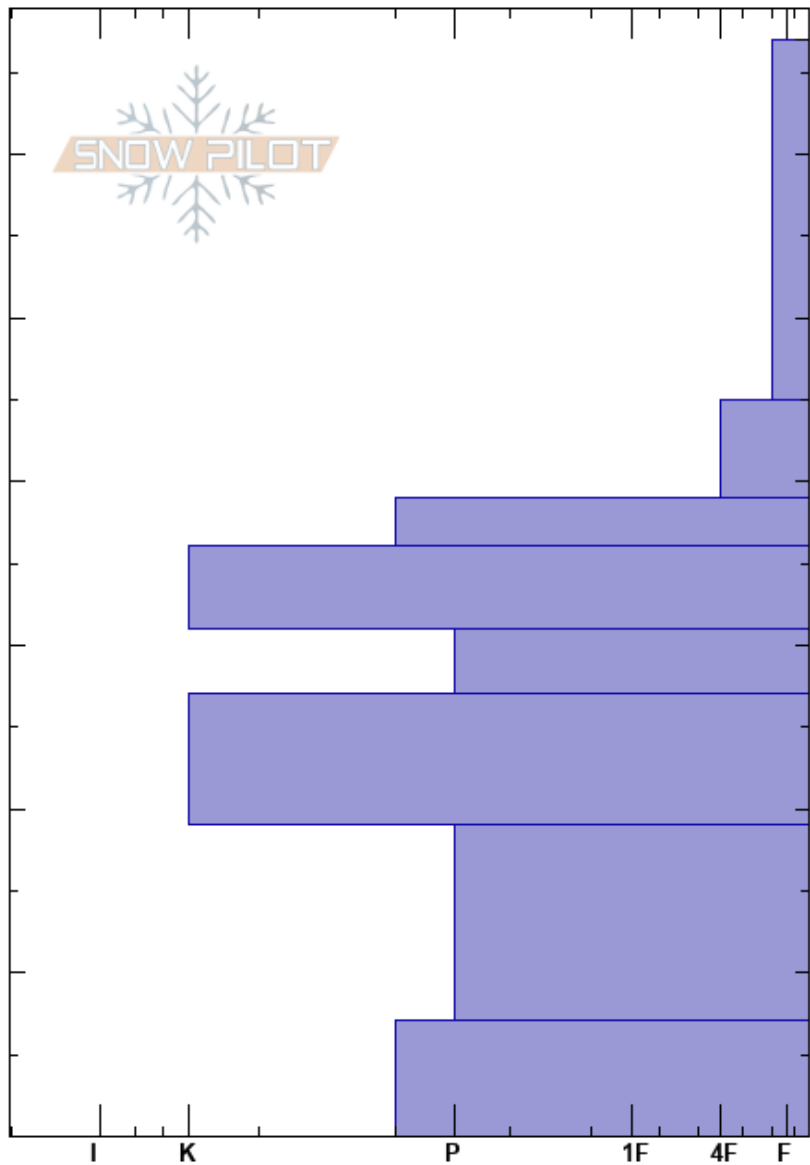

Ewin Ridge Pit#1
 Rockies
 BC
 Elevation: 2389 m
 Aspect: S
 Specifics:

Steve Kujt
 07/03/2022 - 09:30
 Co-ord: 11U 661133W 5540610N
 Slope Angle: 10°
 Wind Loading:

Stability:
 Air Temperature: -7°C
 Sky Cover:
 Precipitation: NO
 Wind: Calm

HS:67
 PF: 25
 Layer Notes:

Crystal Form	Crystal Size	Moisture	ρ kg/m ³	Stability tests & Layer comments
+	1-2			
□	2			
⊙⊙				
■				
^	5			
■				
^	3-5			
^	4-6			

Notes: