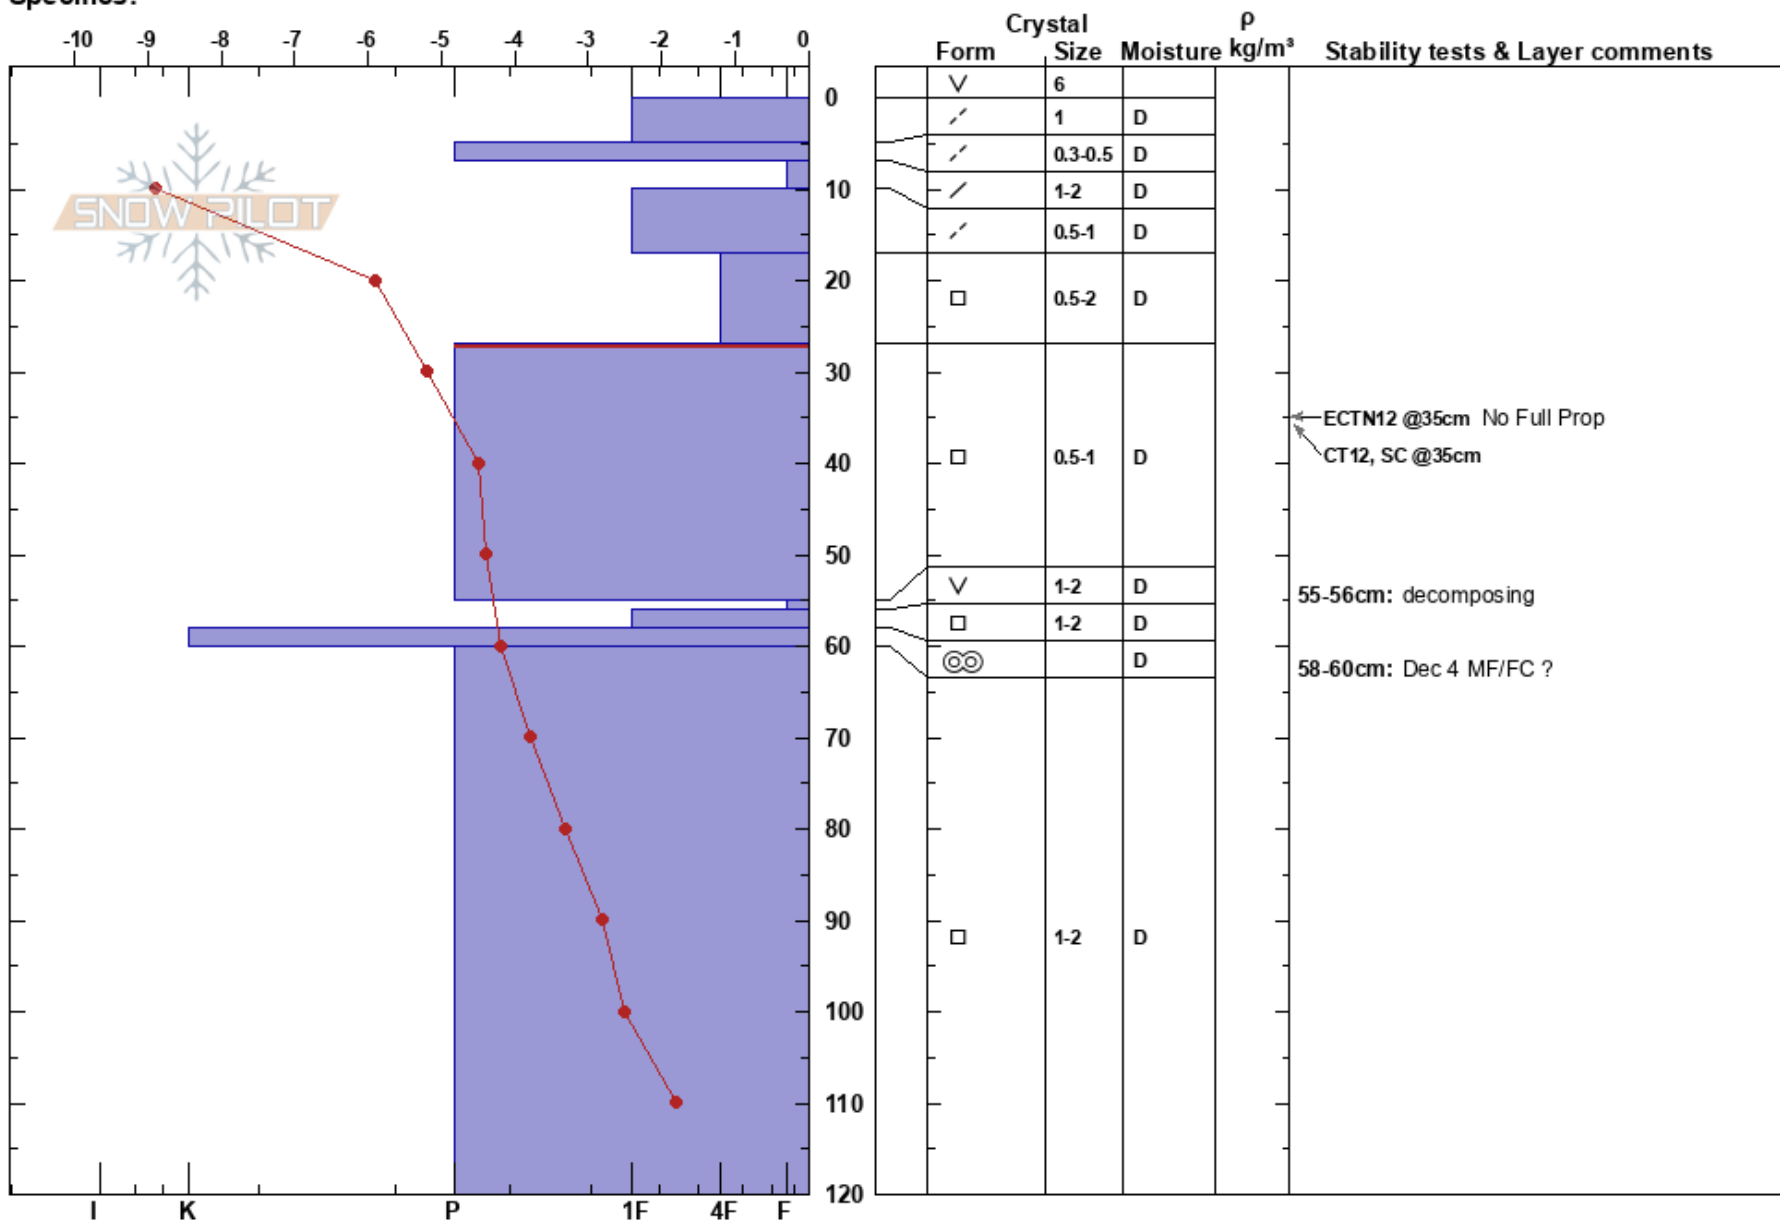

A New Hope  
 Monashee  
 BC  
**Elevation:** 1967 m  
**Aspect:** 330°  
**Specifics:**

Keefer Lake  
 06/03/2022 - 11:10  
**Co-ord:** 50.16848N, -118.35410W  
**Slope Angle:** 44°  
**Wind Loading:** previous

**Stability:**  
**Air Temperature:** -7.8°C  
**Sky Cover:** FEW  
**Precipitation:** NO  
**Wind:** Calm

**HS:** 120  
**PF:** 50  
**PS:** 10

**Layer Notes:**  
 27-55cm: Problematic layer  
 55-56cm: decomposing  
 58-60cm: Dec 4 MF/FC ?

**Notes:** Intention was a Crown Profile of 220304 slide, however, crown difficult to pin-point. Profile dug on main convexity of the SZ and 10cm crown identified. Wind-pressed surface with evidence of cross loading. Downed tree bottom. Pit dug with Darren Cook.