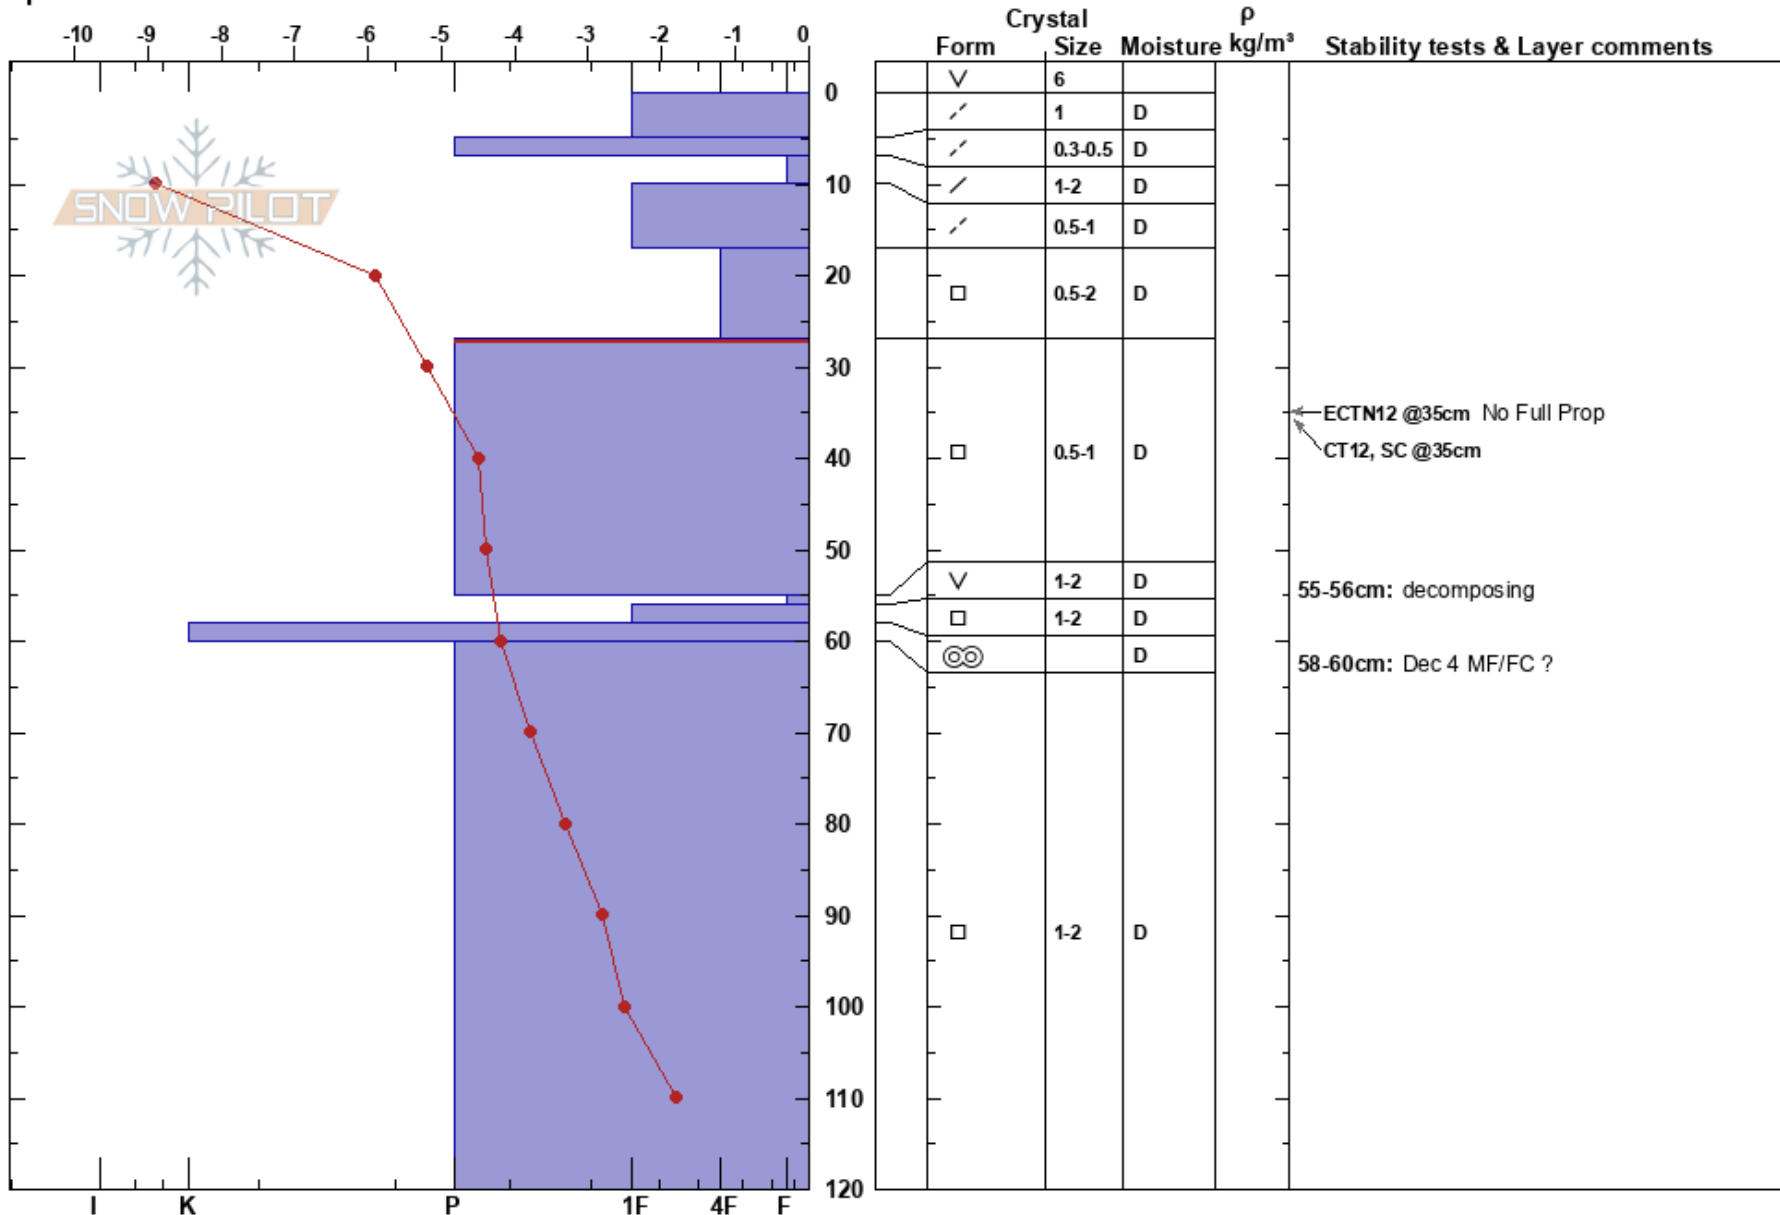

A New Hope
 Monashee
 BC
Elevation: 1967 m
Aspect: 330°
Specifics:

Keefler Lake
 06/03/2022 - 11:10
Co-ord: 50.16848N, -118.35410W
Slope Angle: 44°
Wind Loading: previous

Stability:
Air Temperature: -7.8°C
Sky Cover: FEW
Precipitation: NO
Wind: Calm

HS: 120
PF: 50
PS: 10
Layer Notes:
 27-55cm: Problematic layer
 55-56cm: decomposing
 58-60cm: Dec 4 MF/FC ?

Notes: Intention was a Crown Profile of 220304 slide, however, crown difficult to pin-point. Profile dug on main convexity of the SZ and 10cm crown identified. Wind-pressed surface with evidence of cross loading. Downed tree bottom. Pit dug with Darren Cook.