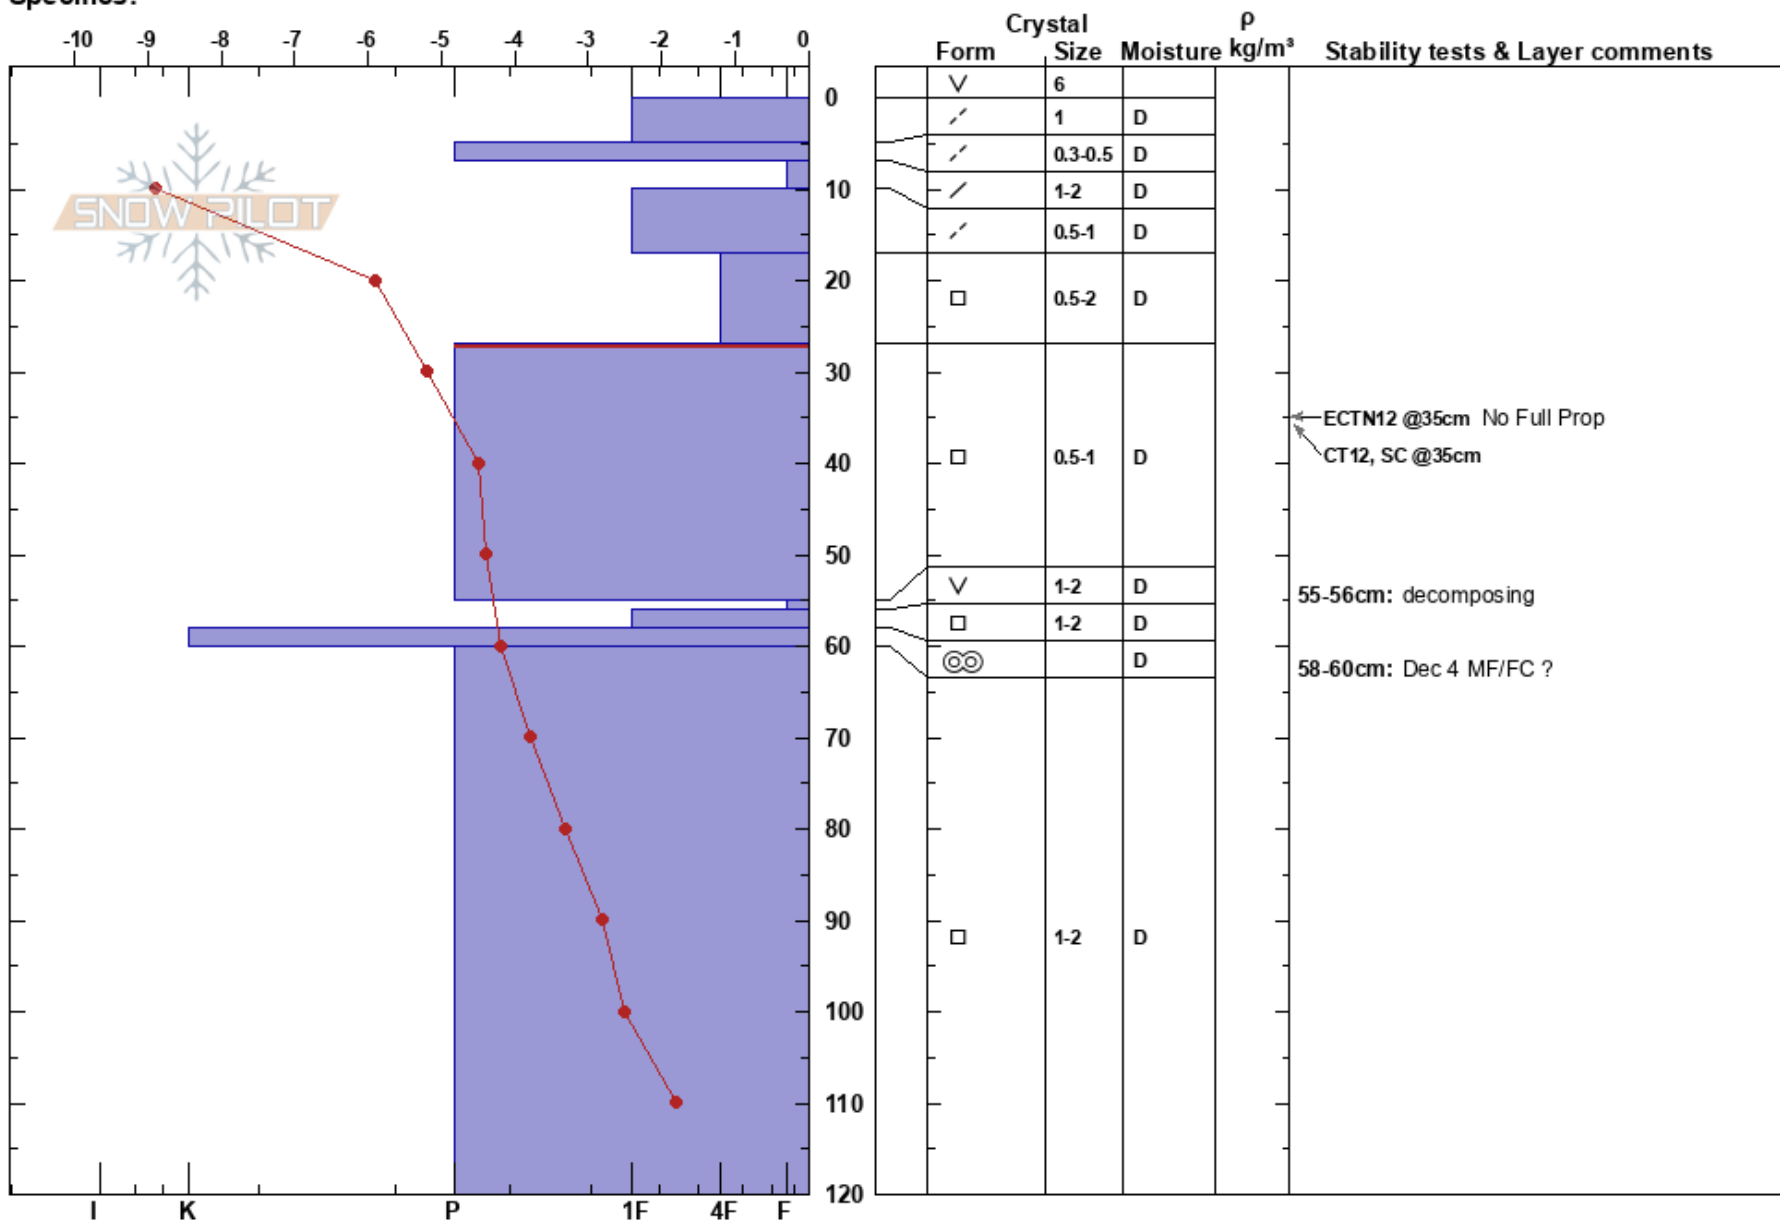

A New Hope
 Monashee
 BC
Elevation: 1967 m
Aspect: 330°
Specifics:

Keefee Lake
 06/03/2022 - 11:10
Co-ord: 50.16848N, -118.35410W
Slope Angle: 44°
Wind Loading: previous

Stability:
Air Temperature: -7.8°C
Sky Cover: FEW
Precipitation: NO
Wind: Calm

HS: 120
PF: 50
PS: 10

Layer Notes:
 27-55cm: Problematic layer
 55-56cm: decomposing
 58-60cm: Dec 4 MF/FC ?

Notes: Intention was a Crown Profile of 220304 slide, however, crown difficult to pin-point. Profile dug on main convexity of the SZ and 10cm crown identified. Wind-pressed surface with evidence of cross loading. Downed tree bottom. Pit dug with Darren Cook.