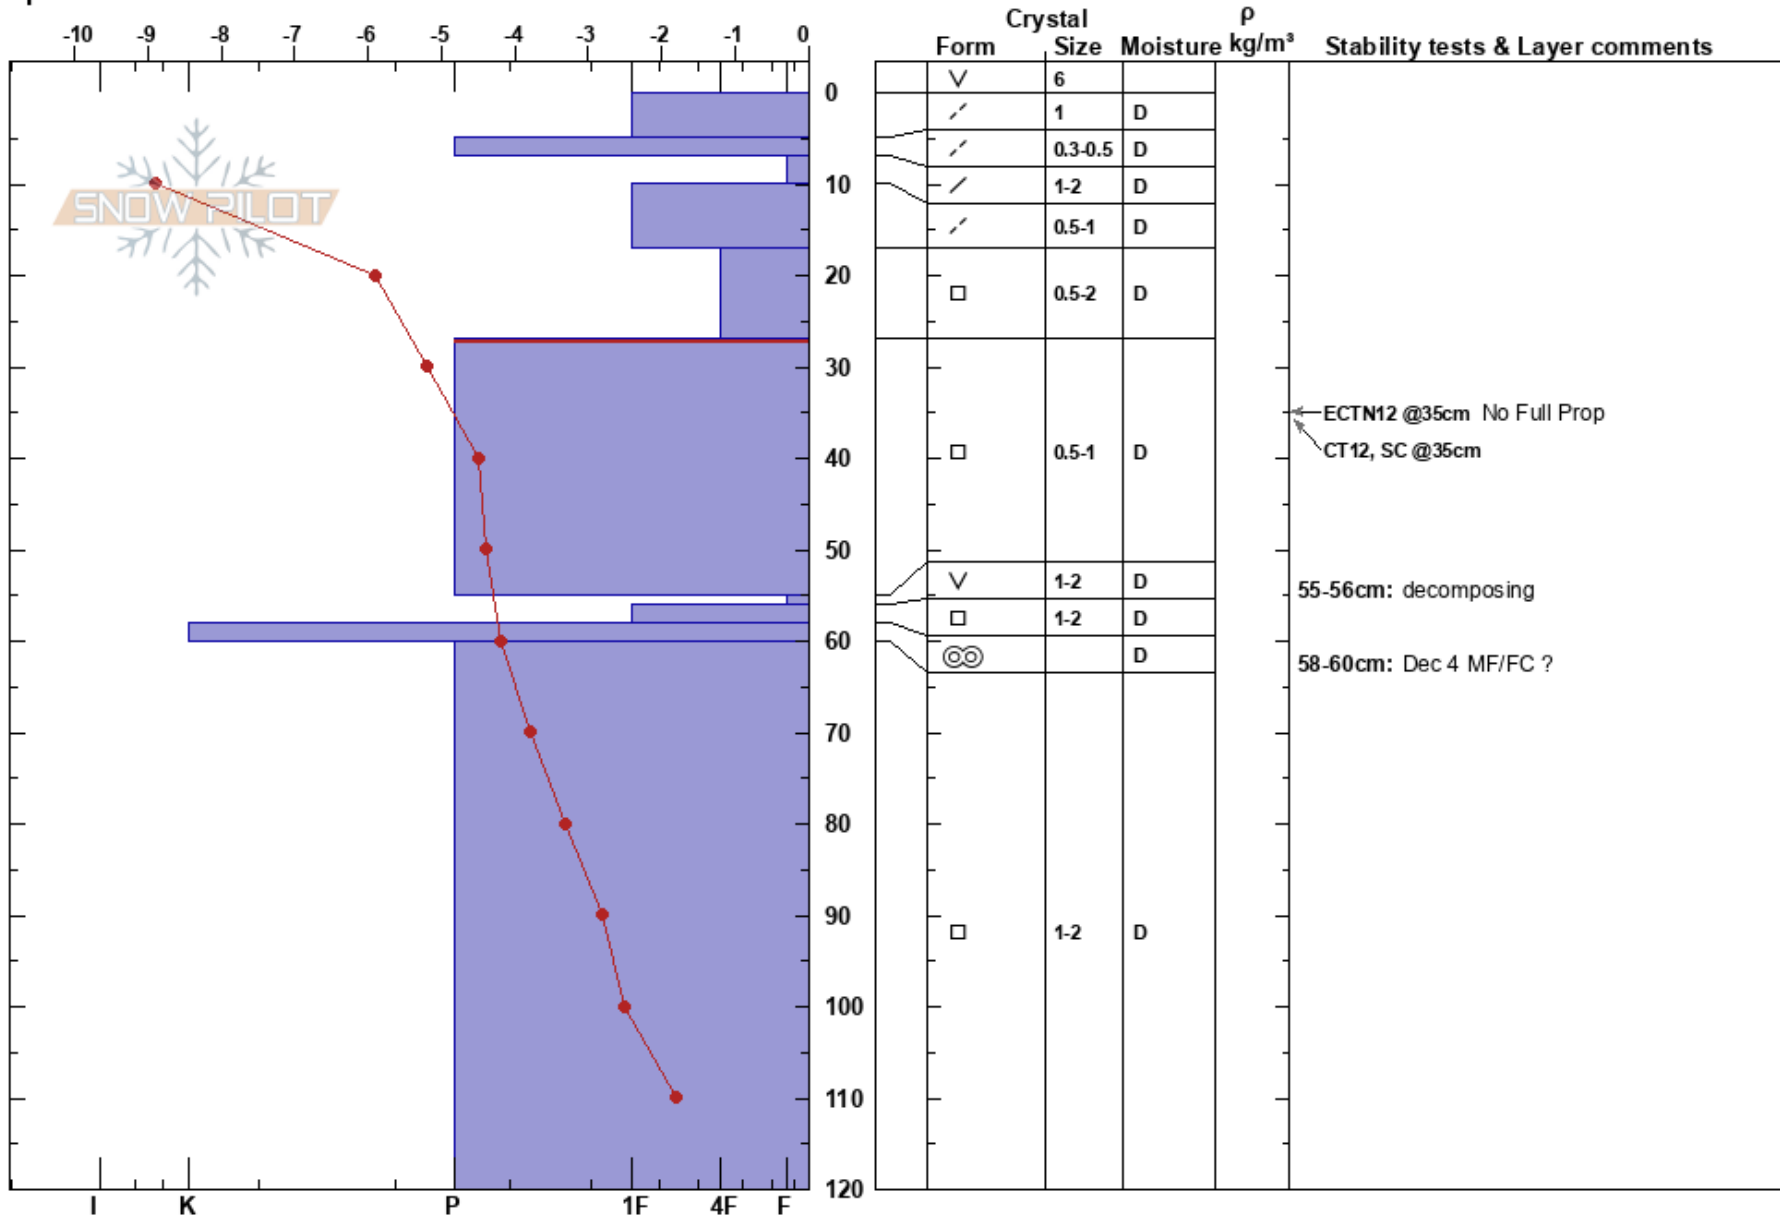

A New Hope  
 Monashee  
 BC  
**Elevation:** 1967 m  
**Aspect:** 330°  
**Specifics:**

Keefler Lake  
 06/03/2022 - 11:10  
**Co-ord:** 50.16848N, -118.35410W  
**Slope Angle:** 44°  
**Wind Loading:** previous

**Stability:**  
**Air Temperature:** -7.8°C  
**Sky Cover:** FEW  
**Precipitation:** NO  
**Wind:** Calm

**HS:** 120  
**PF:** 50  
**PS:** 10

**Layer Notes:**  
 27-55cm: Problematic layer  
 55-56cm: decomposing  
 58-60cm: Dec 4 MF/FC ?

**Notes:** Intention was a Crown Profile of 220304 slide, however, crown difficult to pin-point. Profile dug on main convexity of the SZ and 10cm crown identified. Wind-pressed surface with evidence of cross loading. Downed tree bottom. Pit dug with Darren Cook.