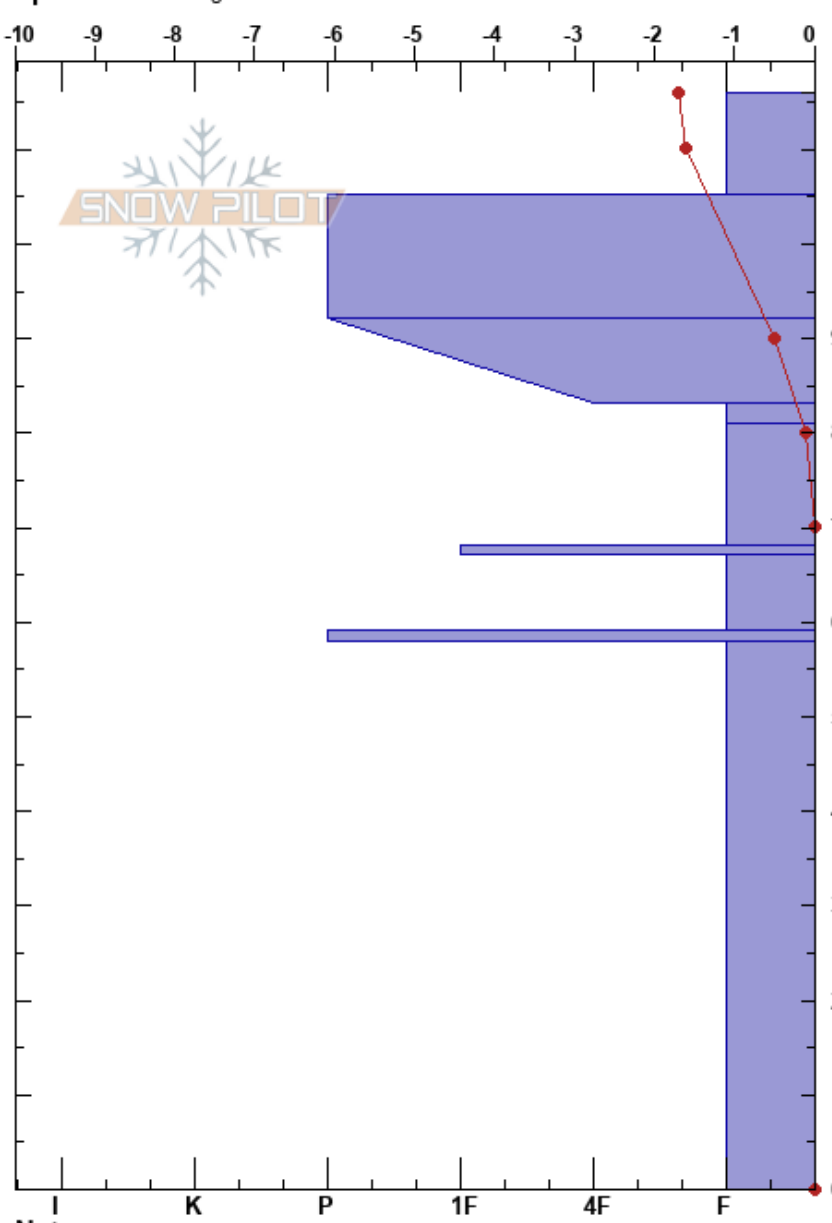

solitude
 Silver Valley Area
 ID
 Elevation: 5918 ft
 Aspect: 300°
 Specifics: Pit dug in a Ski Area

neff michael
 03/07/2022 - 1:30pm
 Co-ord:
 Slope Angle: 37°
 Wind Loading: previous

Stability:
 Air Temperature: -1.7°C
 Sky Cover: SCT
 Precipitation: NO
 Wind: SW Light Breeze

HS: 116
 Layer Notes:
 105.2-92cm: Problematic layer

Height (cm)	Crystal		Moisture	ρ kg/m ³	Stability tests & Layer comments
	Form	Size			
116					
110	/	0.3			
100	⊙⊙	-1.5			
90	.				
80	= (∅)	(1.5)			
70	.				
60	■ (∅)	1.5			
50					
40					
30	.				
20					
10					
0					STN