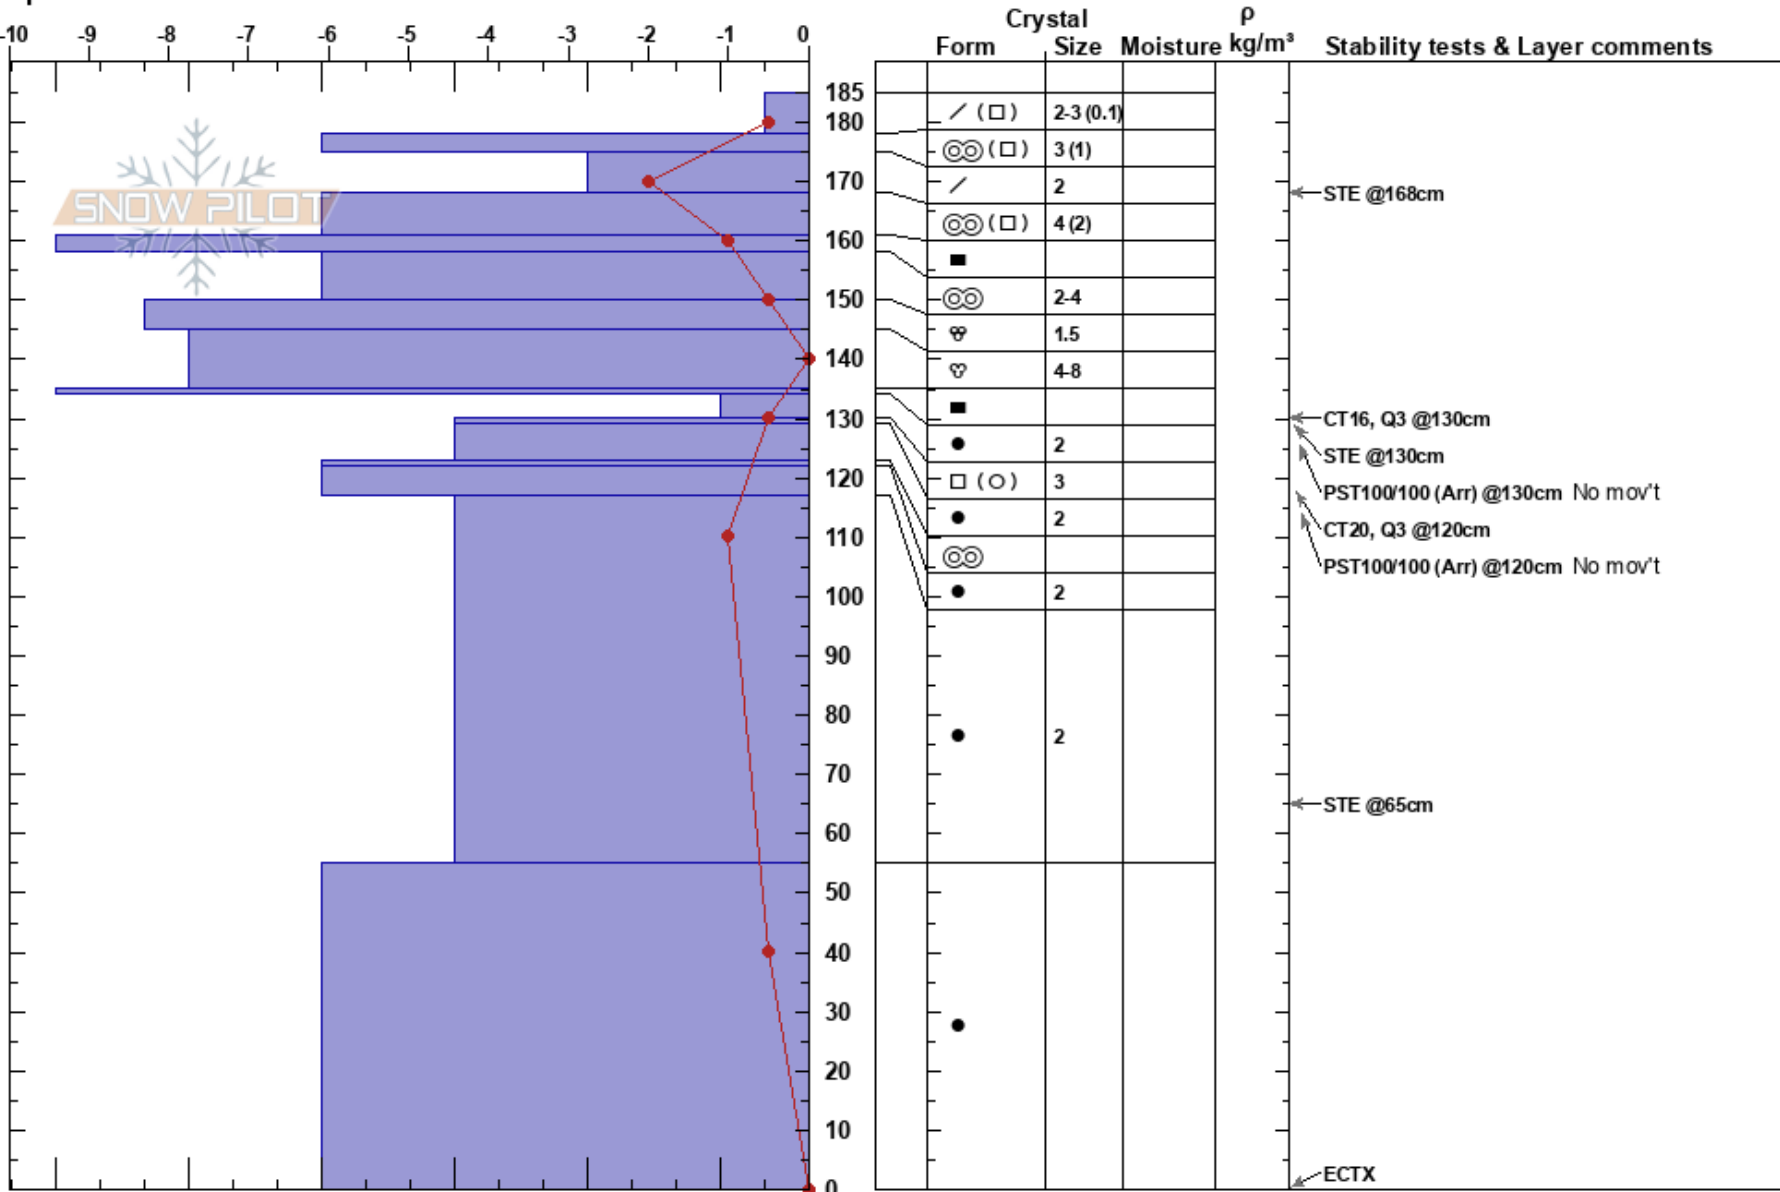

Cornice Ridge
 Silver Valley Area
 ID
 Elevation: 6050 ft
 Aspect: E
 Specifics:

REID Allen
 03/06/2022 - 11:00am
 Co-ord: 11T NN 65522 7490
 Slope Angle: 24°
 Wind Loading: previous

Stability: **Air Temperature:** -1°C **HS:** 185 **Layer Notes:**
Sky Cover: FEW **PF:** 12 **130-129cm:** Problematic layer
Precipitation: NO **PS:** 12
Wind: NE Calm