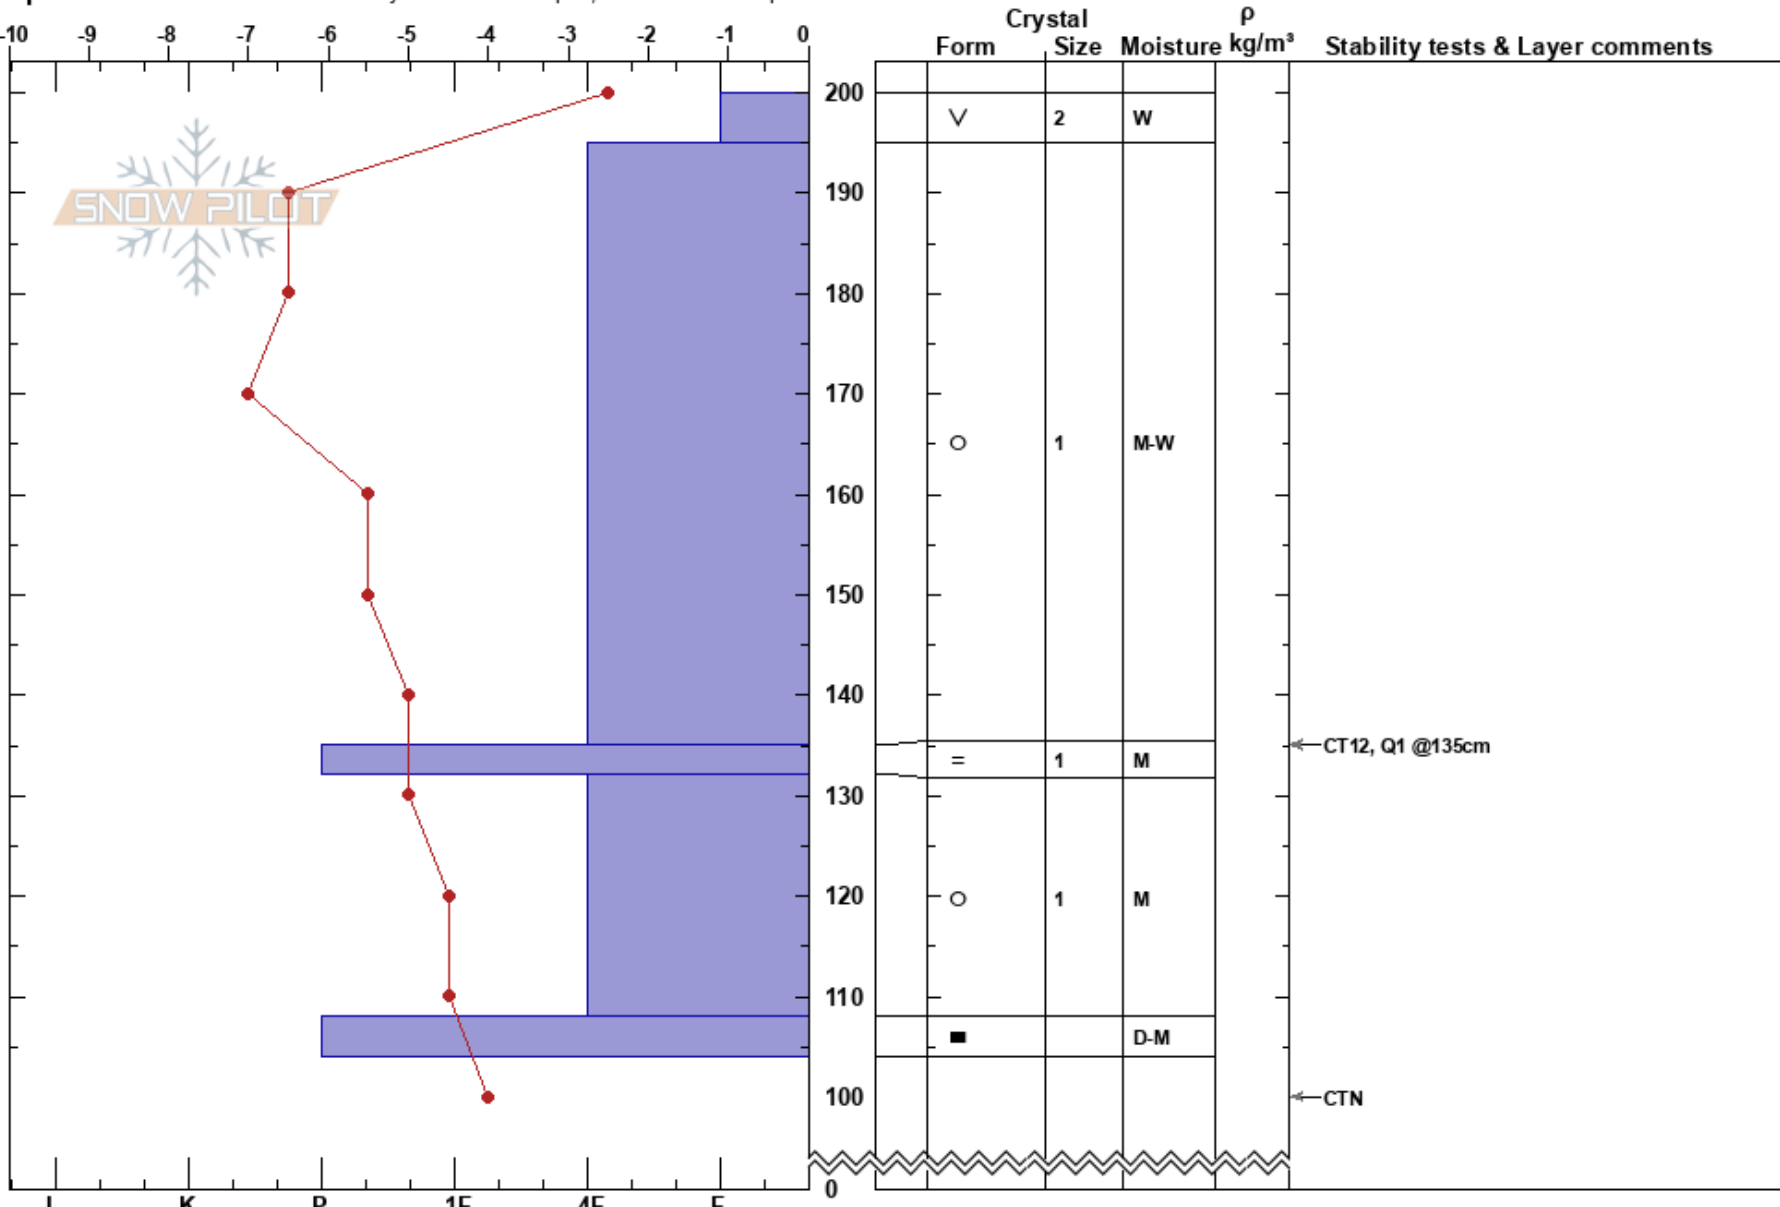

saddle mtn
 Bitterroot
 MT
 Elevation: 8086 ft
 Aspect: N

Robert Griswold
 03/05/2022 - 1:20pm
 Co-ord: 45.70352N, -113.97416W
 Slope Angle: 15°
 Wind Loading: previous

Stability:
 Air Temperature: 5°C
 Sky Cover: FEW
 Precipitation: NO
 Wind:
 HS:200
 PF: 30
 PS: 20
 195-135cm: Problematic layer

Specifics: Recent avalanche activity on different slopes; Ski tracks on slope

Notes: recent warm temperatures and rain produced local wet slab releases. colder temps over last two days improved stability of snow pack.