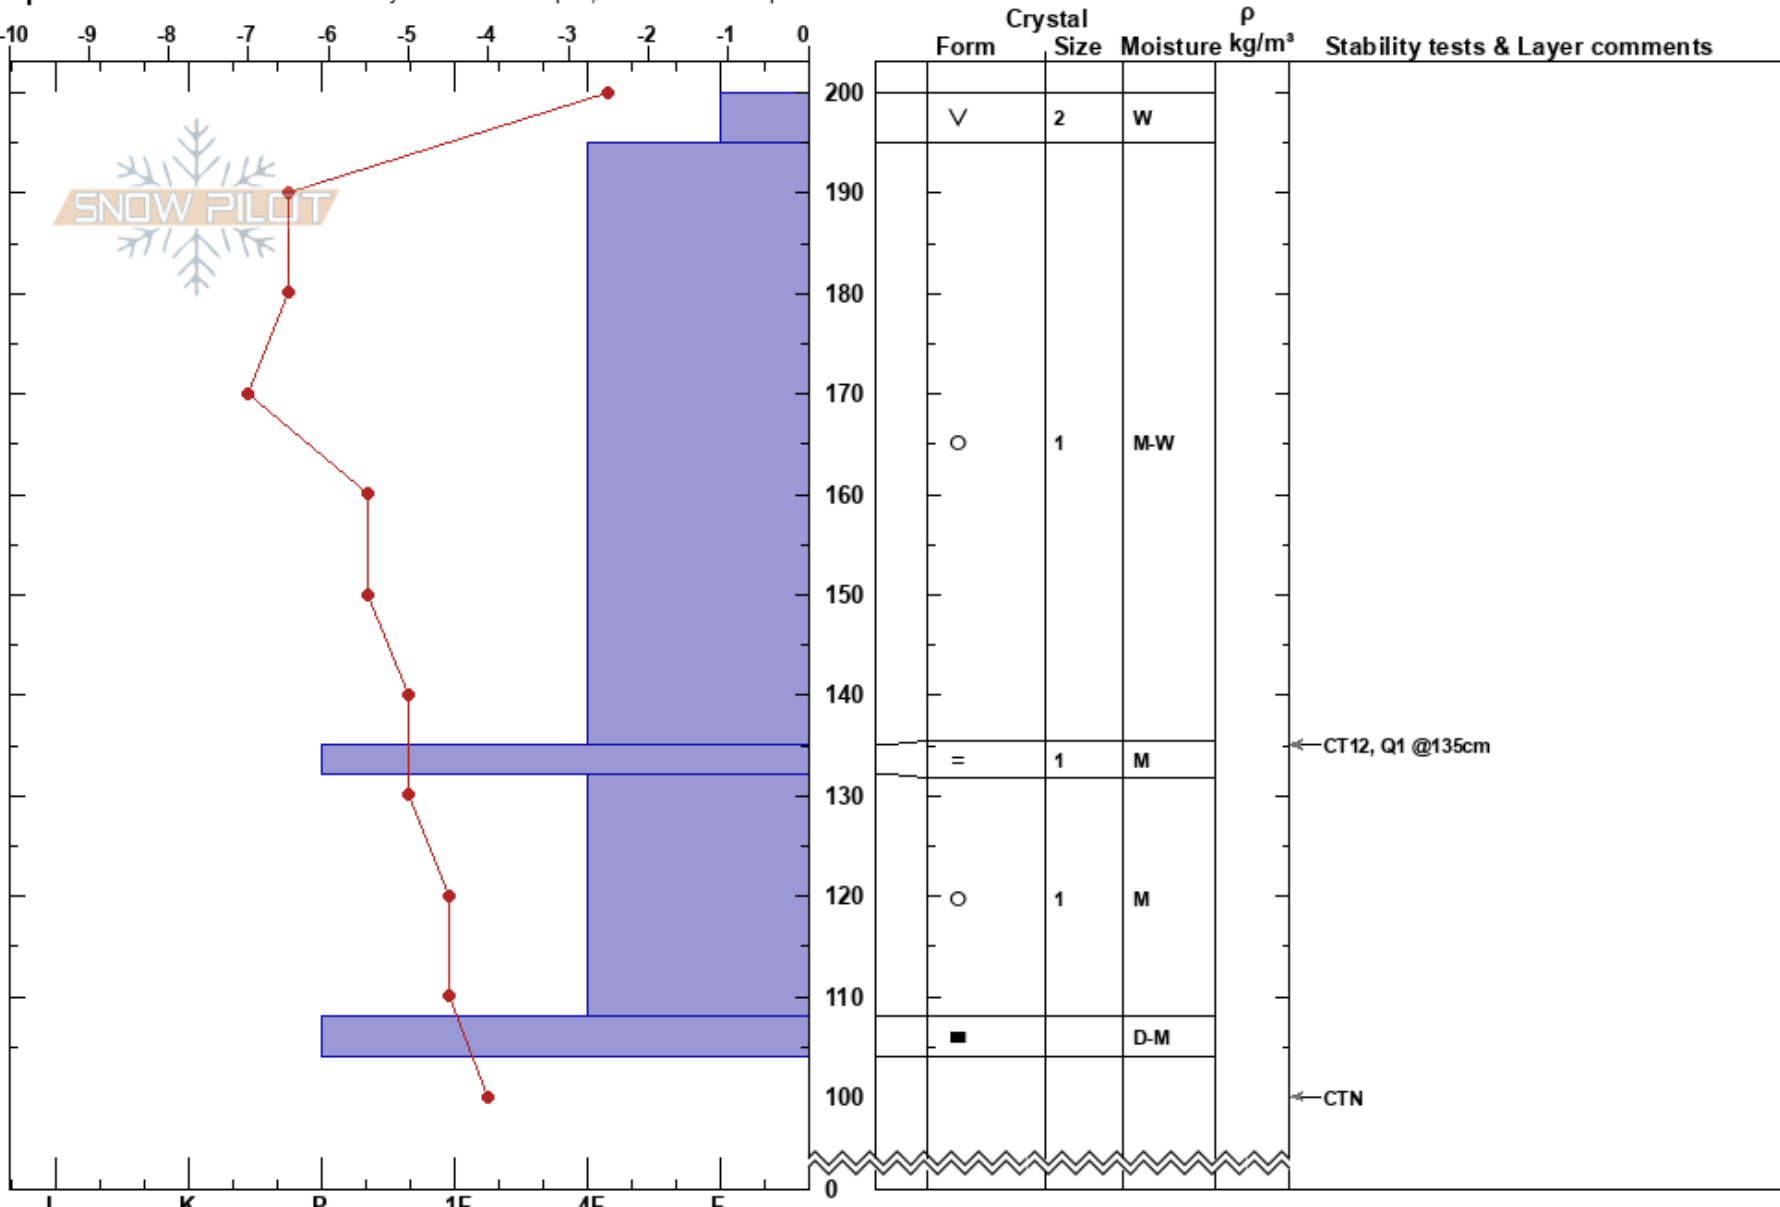

saddle mtn  
 Bitterroot  
 MT  
 Elevation: 8086 ft  
 Aspect: N

Robert Griswold  
 03/05/2022 - 1:20pm  
 Co-ord: 45.70352N, -113.97416W  
 Slope Angle: 15°  
 Wind Loading: previous

Stability:  
 Air Temperature: 5°C  
 Sky Cover: FEW  
 Precipitation: NO  
 Wind:  
 HS:200  
 PF: 30  
 PS: 20  
 195-135cm: Problematic layer

Specifics: Recent avalanche activity on different slopes; Ski tracks on slope

Notes: recent warm temperatures and rain produced local wet slab releases. colder temps over last two days improved stability of snow pack.