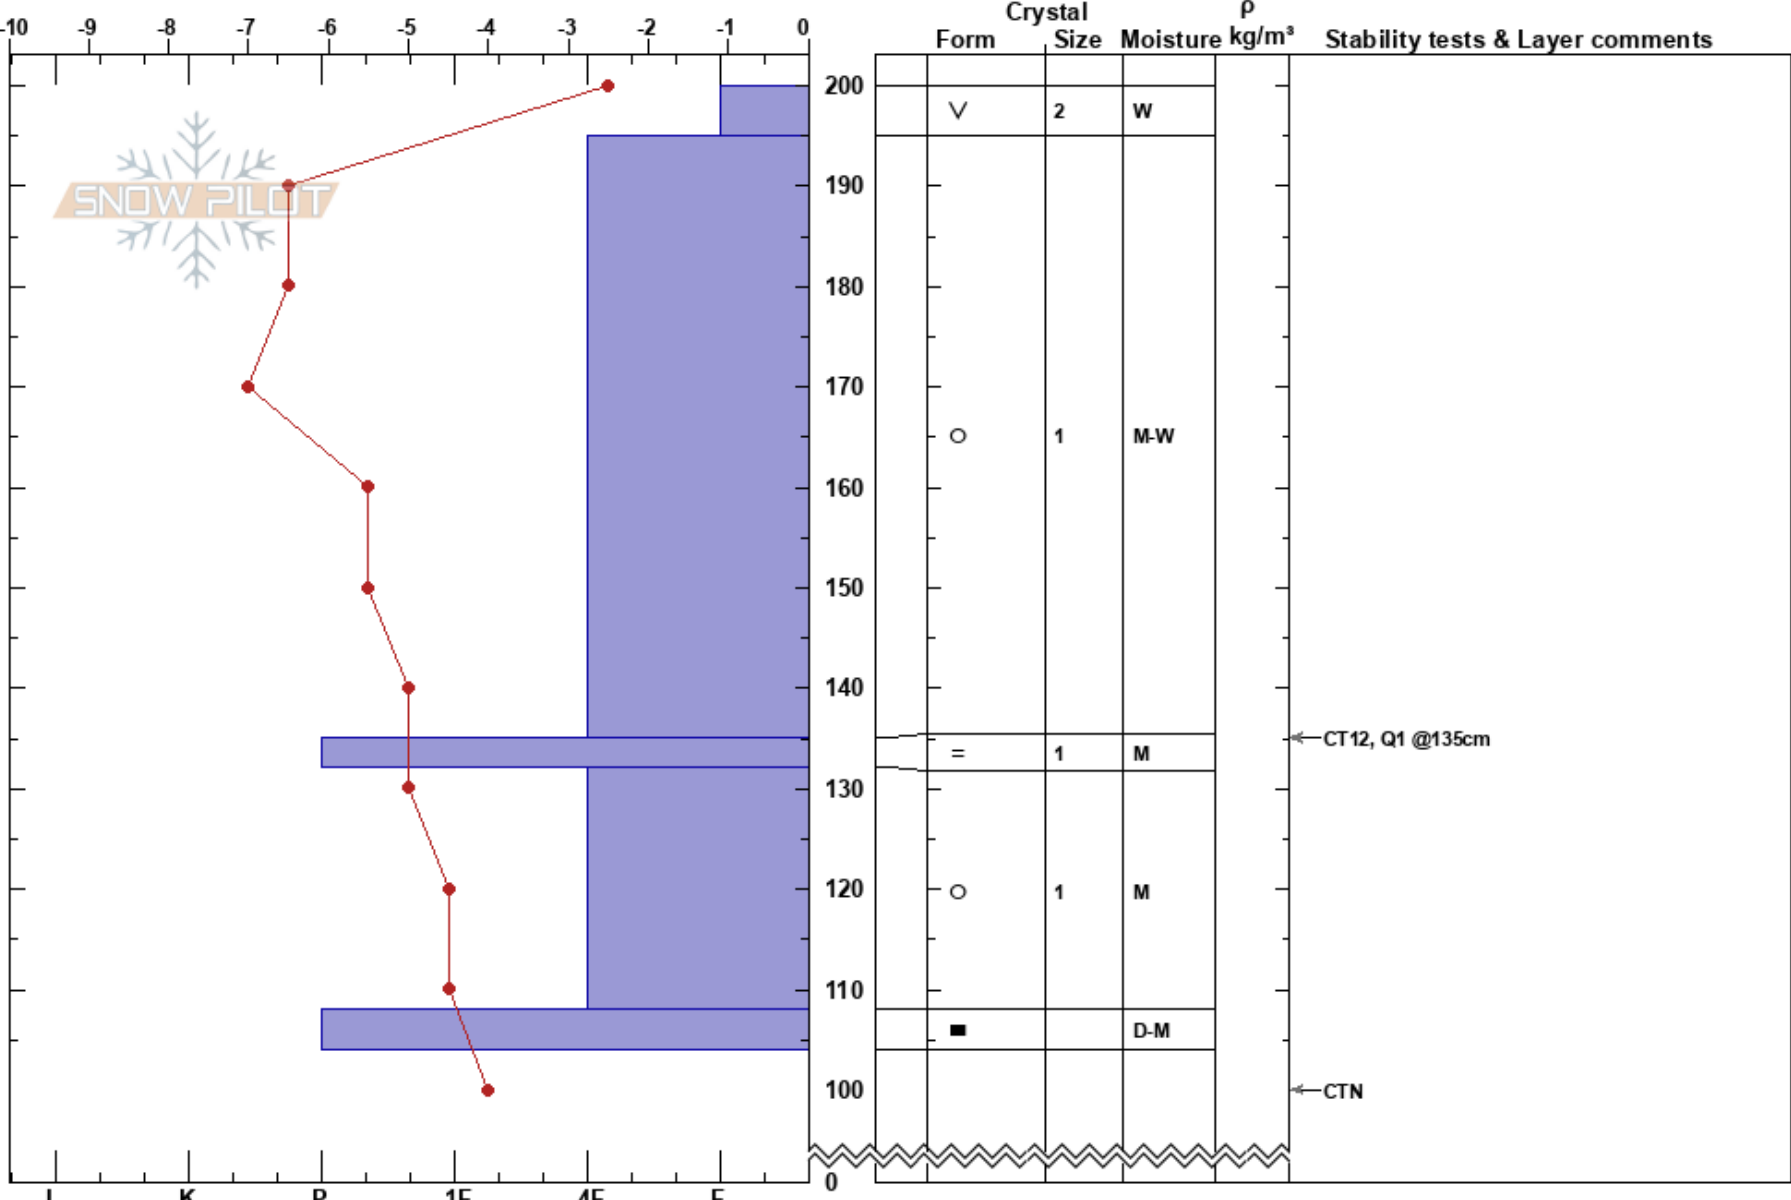

saddle mtn
 Bitterroot
 MT
 Elevation: 8086 ft
 Aspect: N

Robert Griswold
 03/05/2022 - 1:20pm
 Co-ord: 45.70352N, -113.97416W
 Slope Angle: 15°
 Wind Loading: previous

Stability:
 Air Temperature: 5°C
 Sky Cover: FEW
 Precipitation: NO
 Wind:
 HS:200
 PF: 30
 PS: 20
 195-135cm: Problematic layer

Specifics: Recent avalanche activity on different slopes; Ski tracks on slope

Notes: recent warm temperatures and rain produced local wet slab releases. colder temps over last two days improved stability of snow pack.