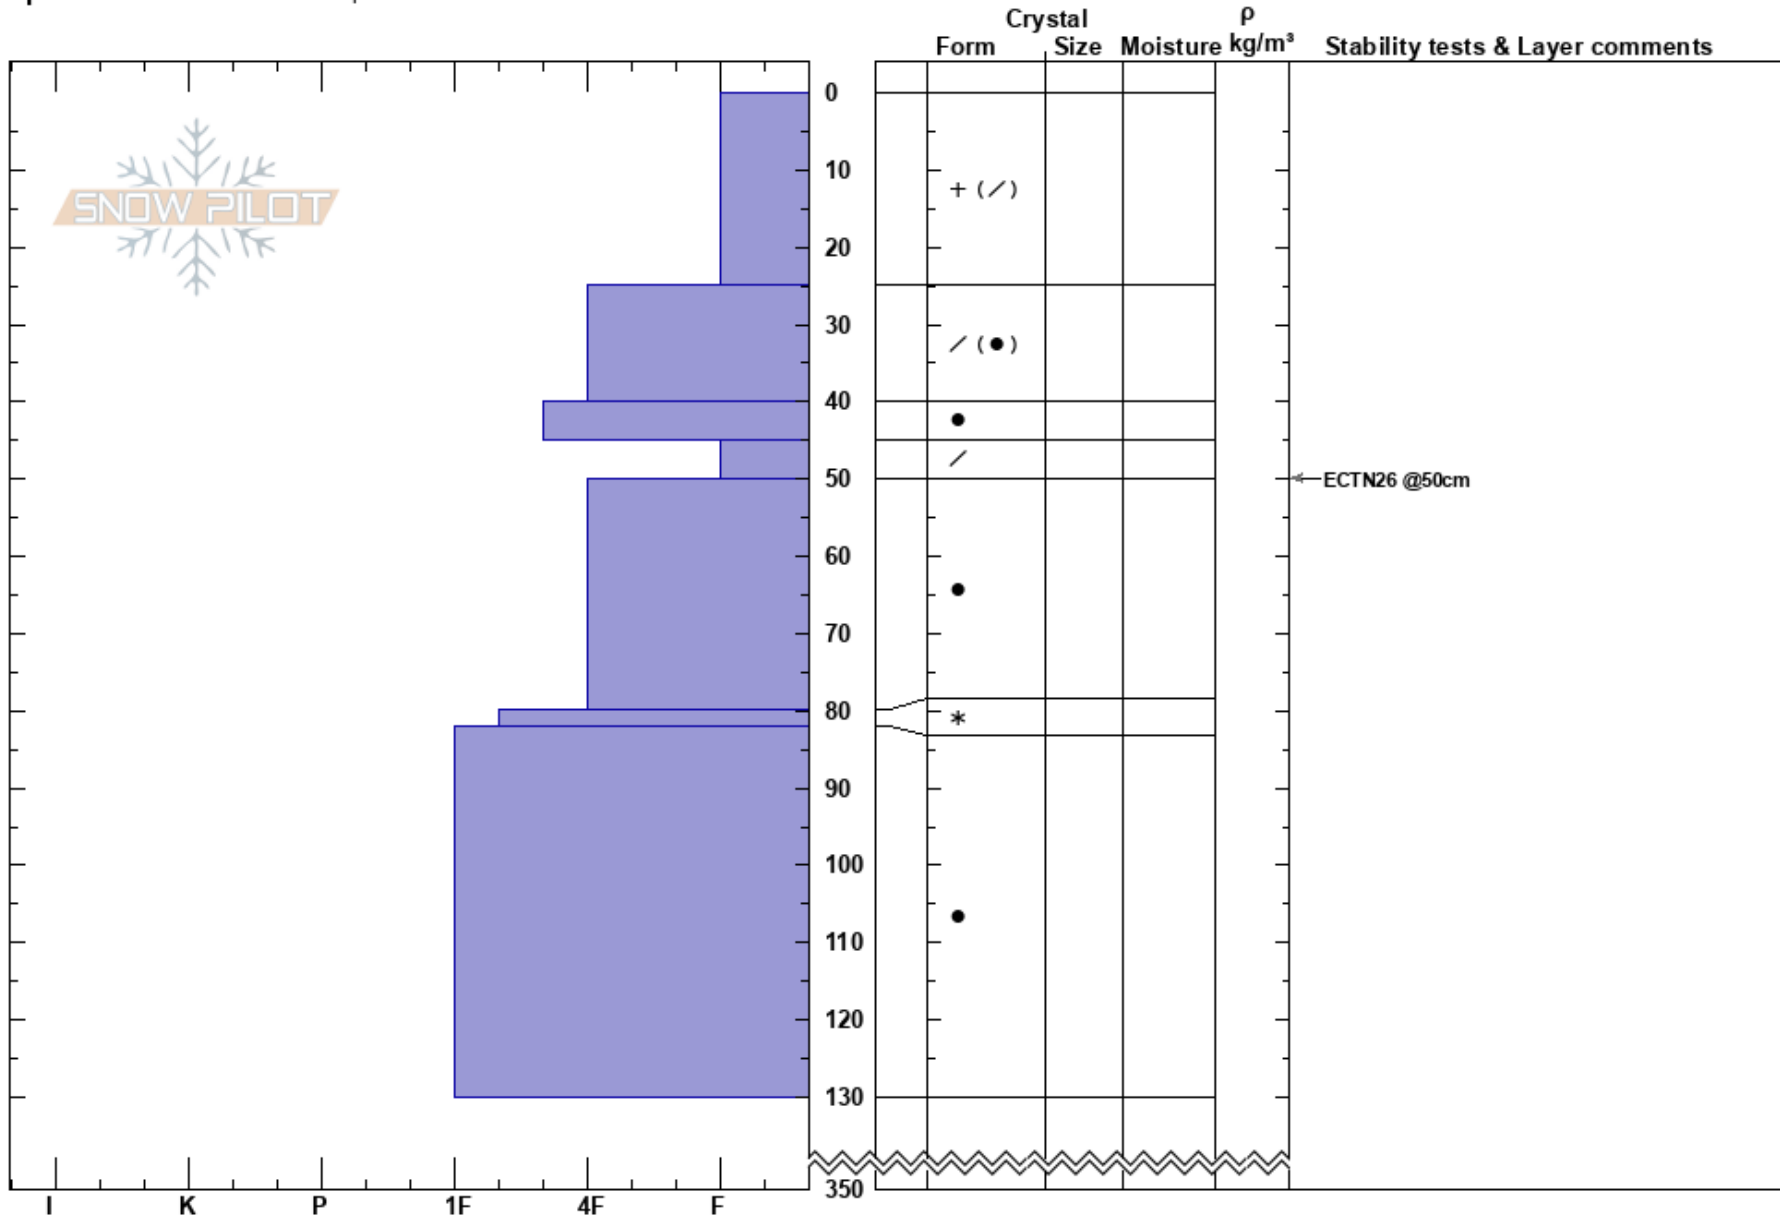

Dogshead West
 Tordrillo Range
 AK
 Elevation: 4640 ft
 Aspect: NE
 Specifics: We snowmobiled slope

jamie weeks
 03/06/2022 - 2:30pm
 Co-ord: 61.24600N, -152.35000W
 Slope Angle: 28°
 Wind Loading: yes

Stability: **HS:350**
 Air Temperature: -7°C **PF: 60** 80-82cm: Problematic layer
 Sky Cover: CLR **PS: 20**
 Precipitation: NO
 Wind: SE Light Breeze

Notes: