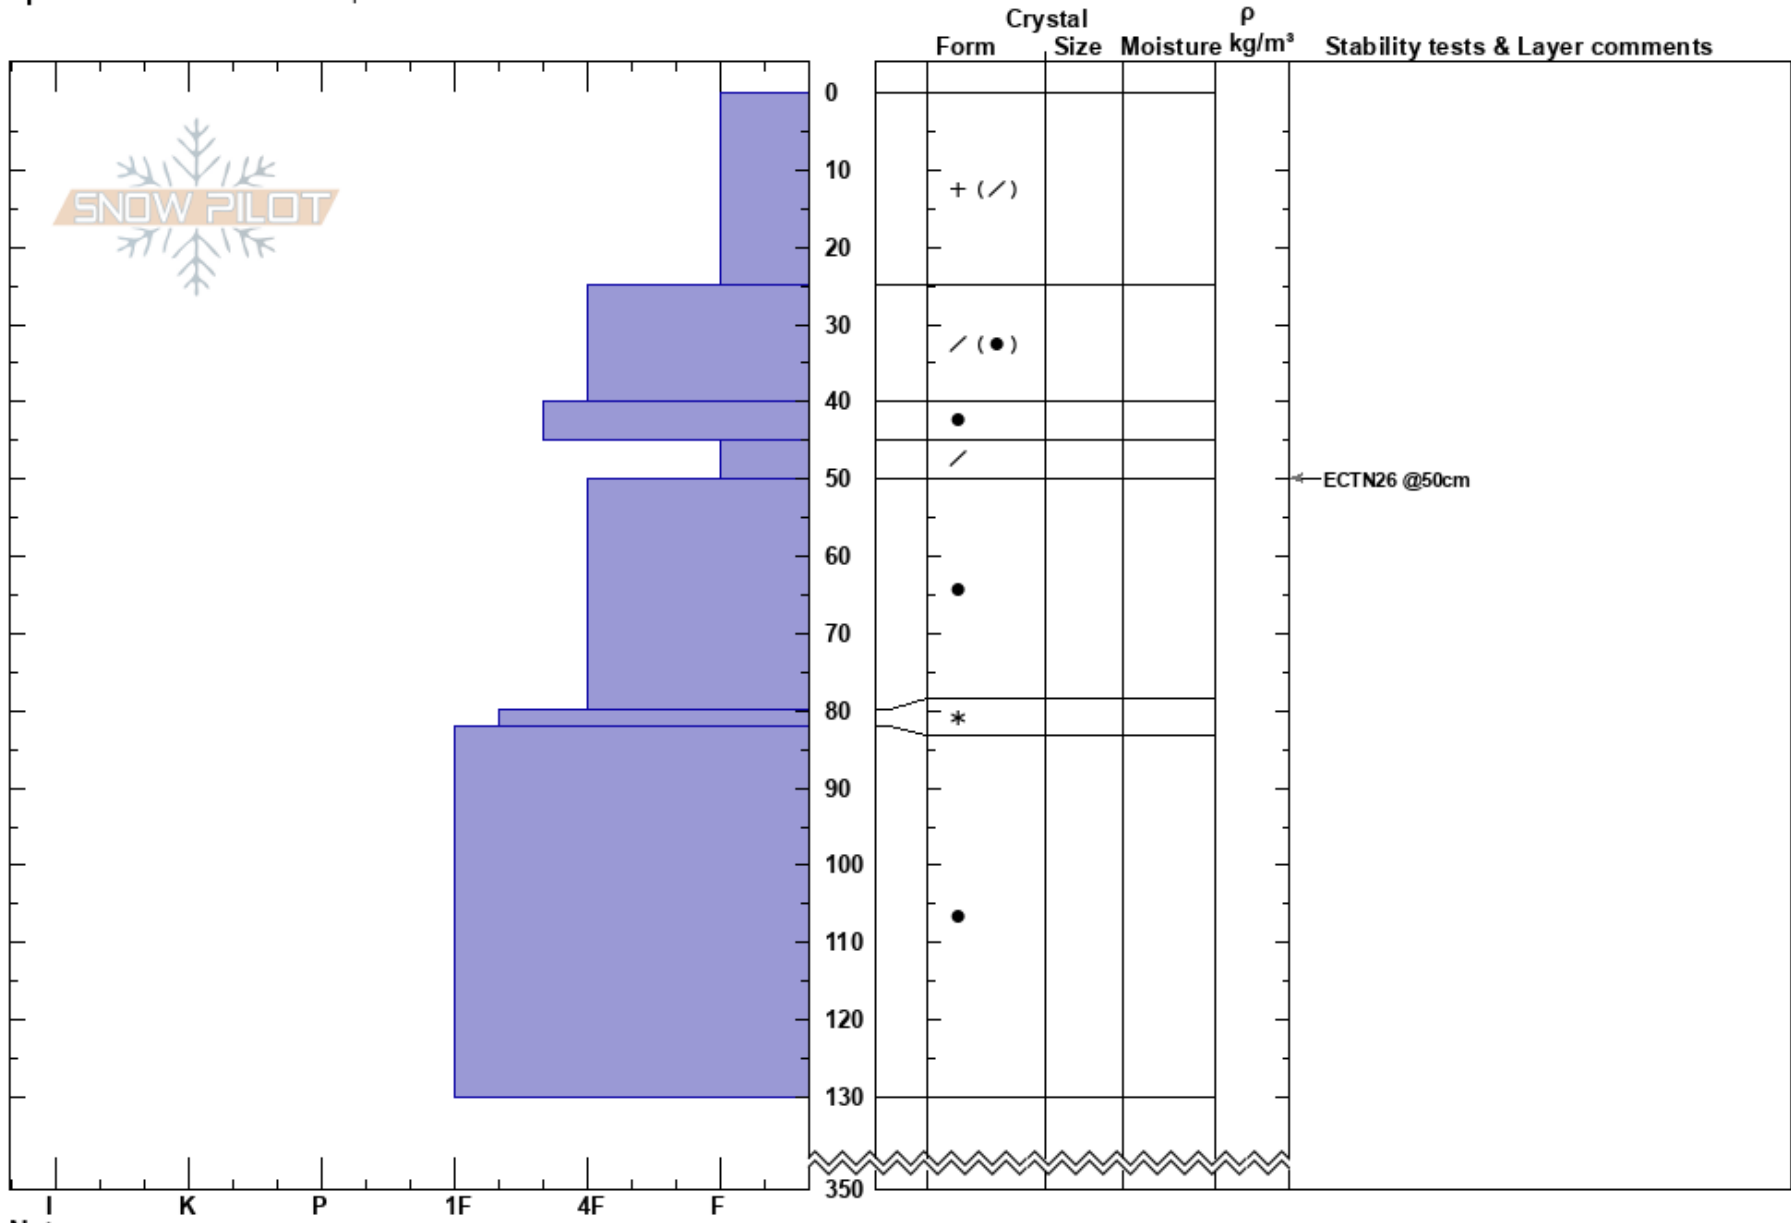

Dogshead West
 Tordrillo Range
 AK
 Elevation: 4640 ft
 Aspect: NE
 Specifics: We snowmobiled slope

jamie weeks
 03/06/2022 - 2:30pm
 Co-ord: 61.24600N, -152.35000W
 Slope Angle: 28°
 Wind Loading: yes

Stability: **HS:350**
 Air Temperature: -7°C **PF: 60** 80-82cm: Problematic layer
 Sky Cover: CLR **PS: 20**
 Precipitation: NO
 Wind: SE Light Breeze

Notes: