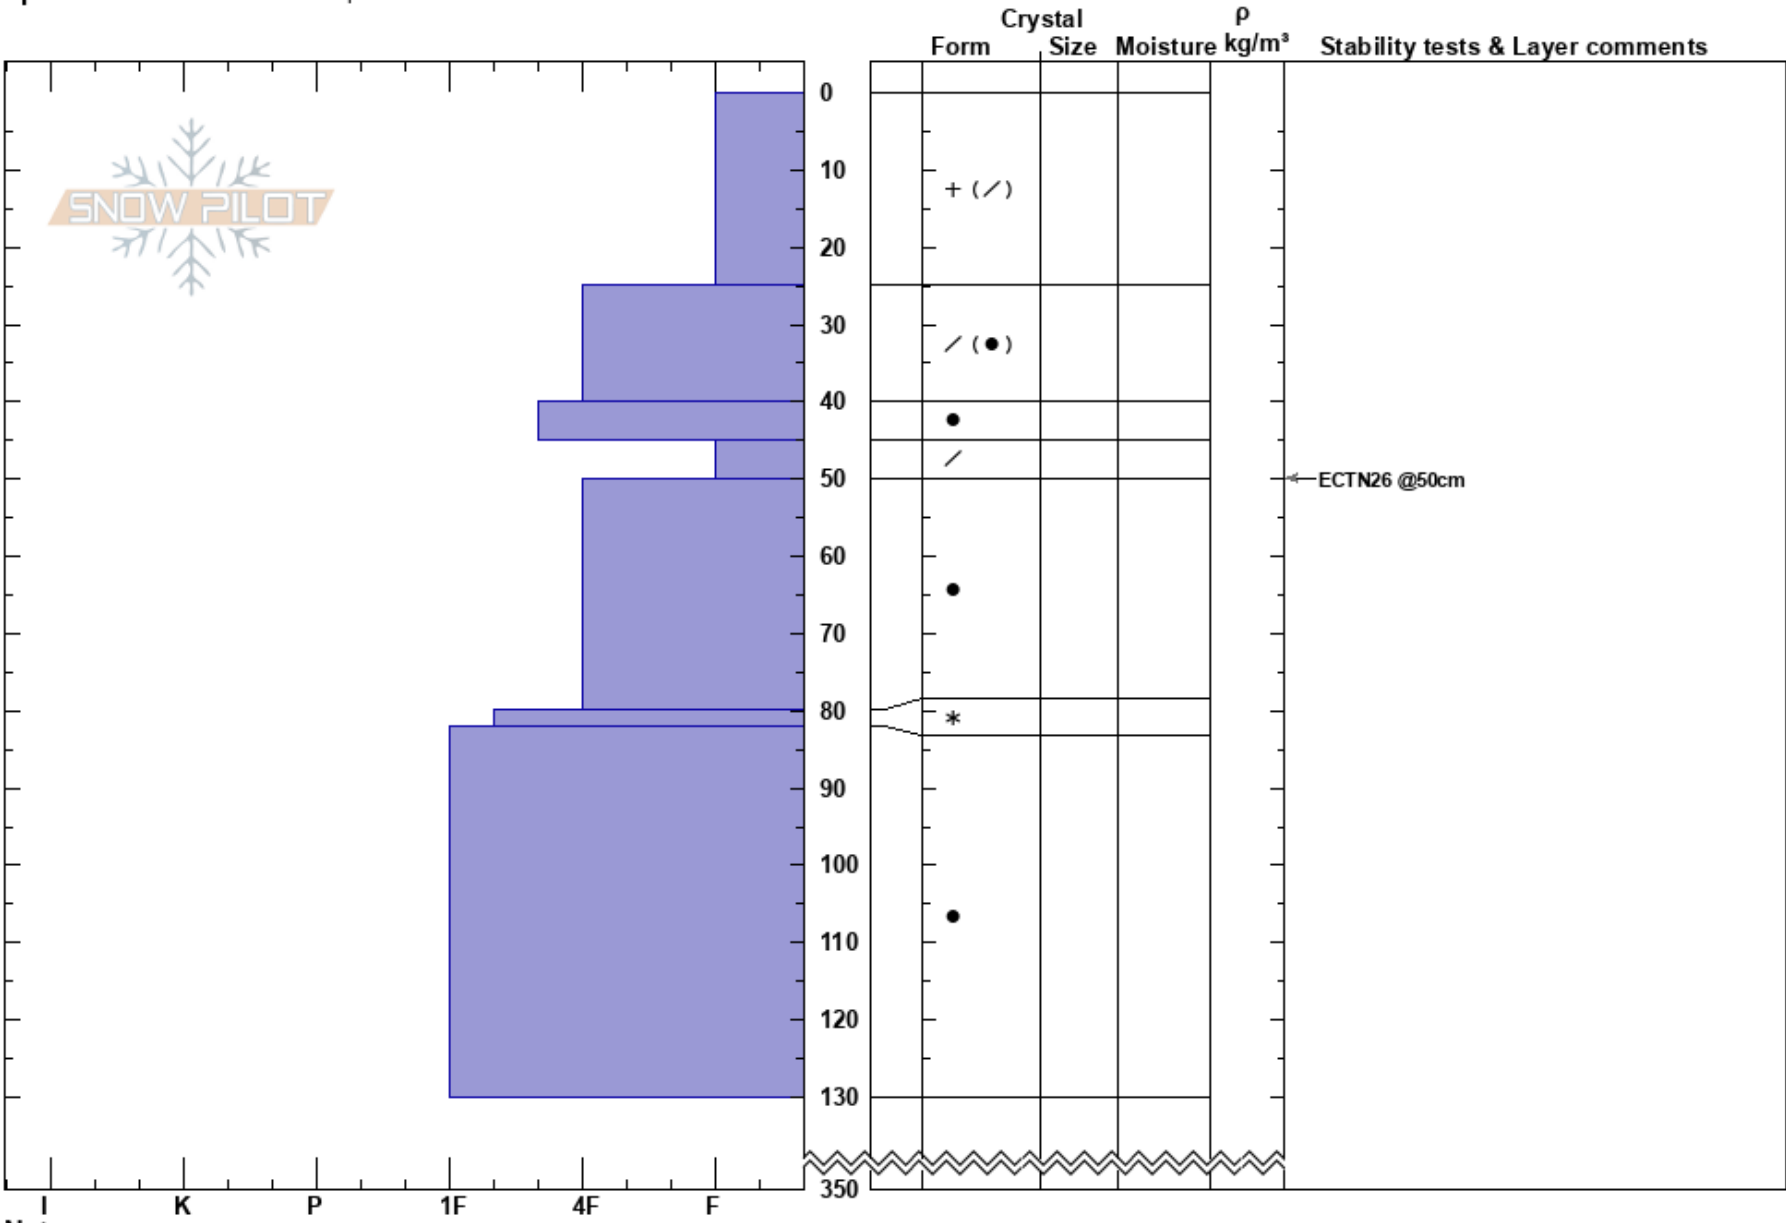

Dogshead West
 Tordrillo Range
 AK
 Elevation: 4640 ft
 Aspect: NE
 Specifics: We snowmobiled slope

jamie weeks
 03/06/2022 - 2:30pm
 Co-ord: 61.24600N, -152.35000W
 Slope Angle: 28°
 Wind Loading: yes

Stability: **HS:350**
 Air Temperature: -7°C **PF: 60** 80-82cm: Problematic layer
 Sky Cover: CLR **PS: 20**
 Precipitation: NO
 Wind: SE Light Breeze

Notes: