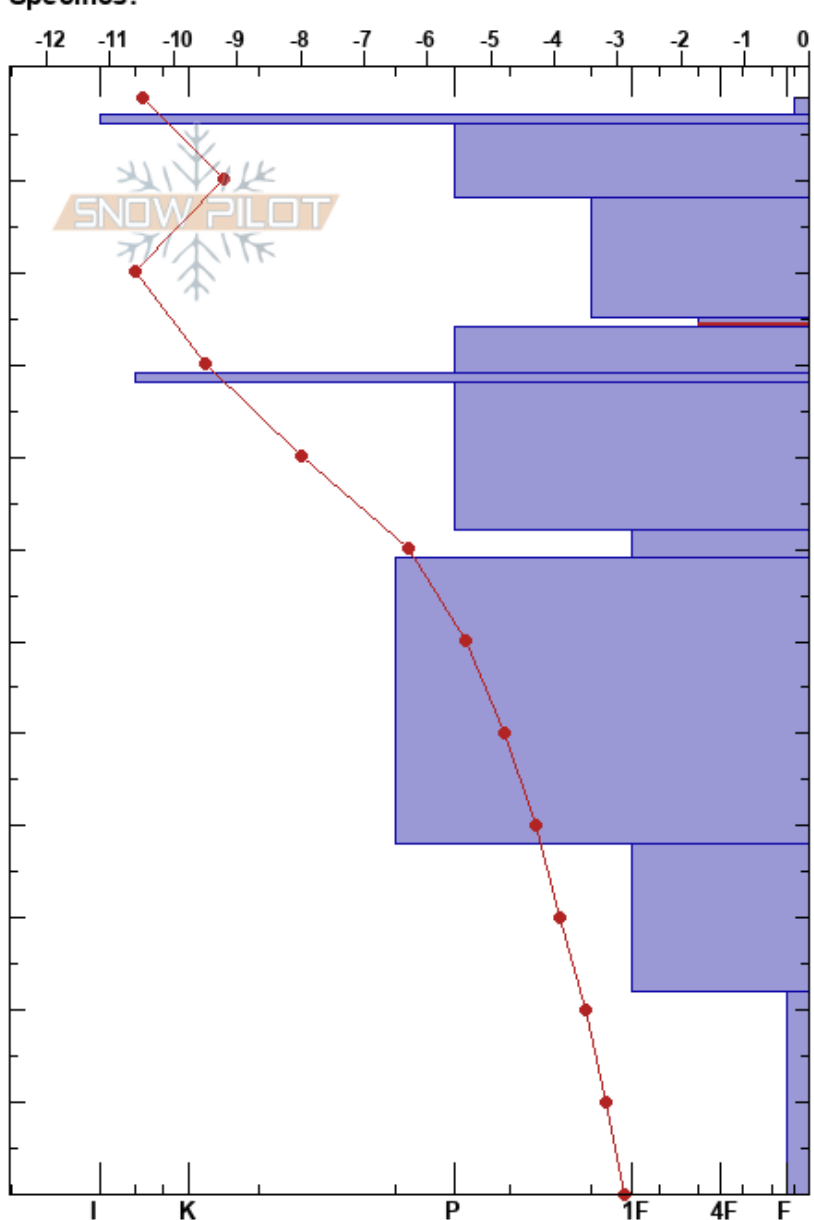

Kukisvumchorr, south
 Khibiny mountains
 Russia
 Elevation: 673 m
 Aspect: S
 Specifics:

Mikhail Ryabchikov
 07/03/2022 - 15:00
 Co-ord: 529460E 7505385N
 Slope Angle: 36°
 Wind Loading:

Stability: Good HS: 119
 Air Temperature: -12.8°C PF: 2 95-94cm: Problematic layer
 Sky Cover: CLR
 Precipitation: NO
 Wind: Calm

Height (cm)	Crystal		Moisture	ρ kg/m³	Stability tests & Layer comments
	Form	Size			
119	/	1	D		
110	■		D		
	.	0.1	D		
100	●	0.5	D		
	/	0.5-1	D		
90	.	0.3	D		← CT21, RP @95cm ← ECTN26 @95cm
	■		D		
80	.	0.3	D		
70	☐	0.5-1	D		
60					
50	●	0.3-0.5	D		
40					
30	☐	1	D		
20					← CT12, SC @20cm
10	^	2-4	D		
0					