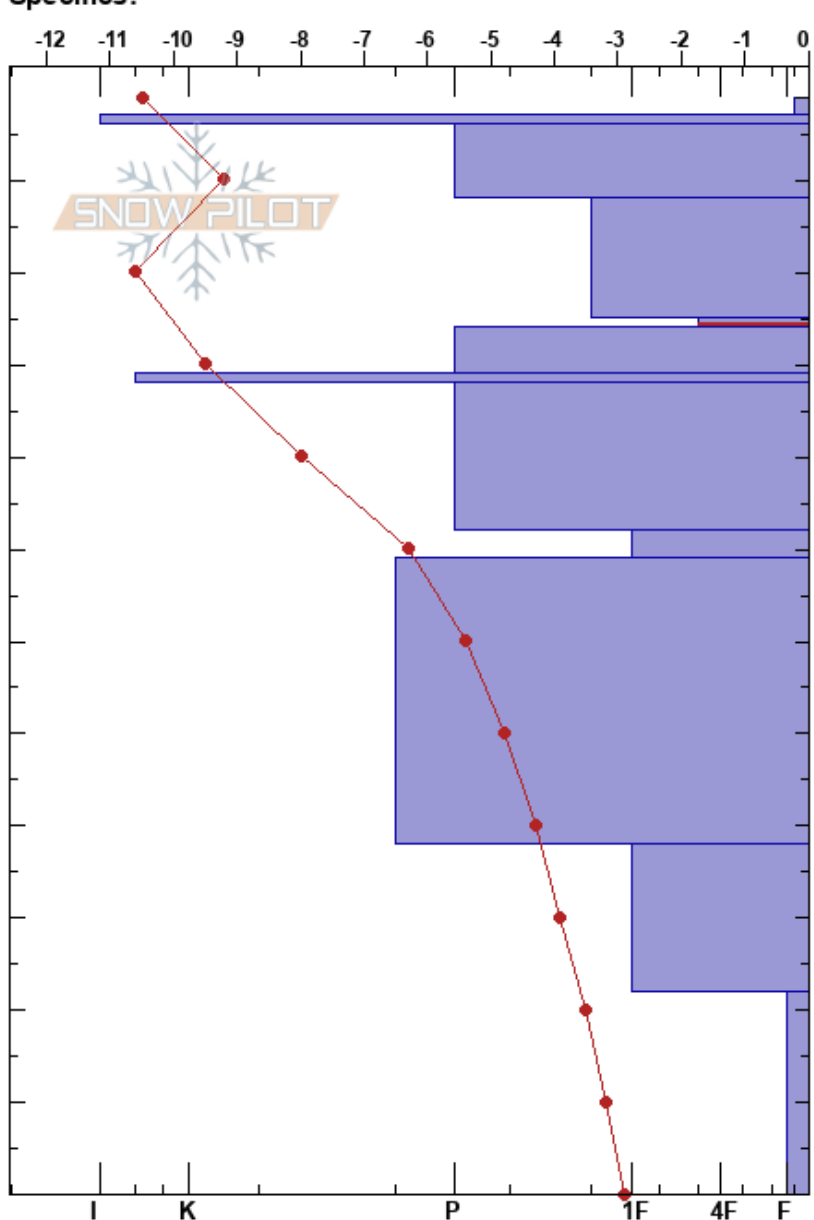

Kukisvumchorr, south
 Khibiny mountains
 Russia
 Elevation: 673 m
 Aspect: S
 Specifics:

Mikhail Ryabchikov
 07/03/2022 - 15:00
 Co-ord: 529460E 7505385N
 Slope Angle: 36°
 Wind Loading:

Stability: Good HS: 119
 Air Temperature: -12.8°C PF: 2 95-94cm: Problematic layer
 Sky Cover: CLR
 Precipitation: NO
 Wind: Calm

Height (cm)	Crystal		Moisture	ρ kg/m³	Stability tests & Layer comments
	Form	Size			
119	/	1	D		
110	■		D		
100	•	0.1	D		
90	●	0.5	D		
80	/	0.5-1	D		← CT21, RP @95cm
70	•	0.3	D		← ECTN26 @95cm
60	■		D		
50	•	0.3	D		
40	☐	0.5-1	D		
30	●	0.3-0.5	D		
20	☐	1	D		← CT12, SC @20cm
10	^	2-4	D		