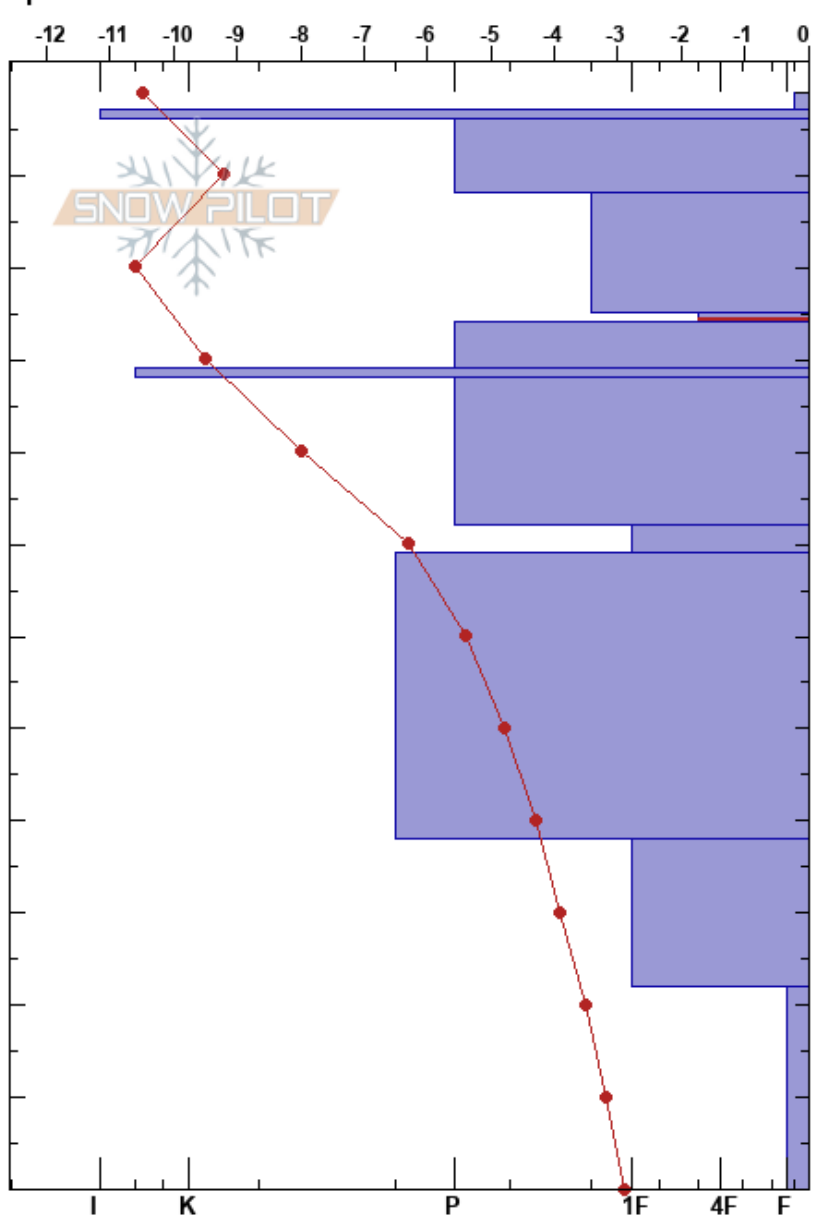

Kukisvumchorr, south  
 Khibiny mountains  
 Russia  
 Elevation: 673 m  
 Aspect: S  
 Specifics:

Mikhail Ryabchikov  
 07/03/2022 - 15:00  
 Co-ord: 529460E 7505385N  
 Slope Angle: 36°  
 Wind Loading:

Stability: Good HS: 119  
 Air Temperature: -12.8°C PF: 2 95-94cm: Problematic layer  
 Sky Cover: CLR  
 Precipitation: NO  
 Wind: Calm

Height (cm)	Crystal		Moisture	ρ kg/m³	Stability tests & Layer comments
	Form	Size			
119	/	1	D		
110	■		D		
100	•	0.1	D		
90	●	0.5	D		
80	/	0.5-1	D		← CT21, RP @95cm
70	•	0.3	D		← ECTN26 @95cm
60	■		D		
50	•	0.3	D		
40	☐	0.5-1	D		
30	●	0.3-0.5	D		
20	☐	1	D		← CT12, SC @20cm
10	^	2-4	D		